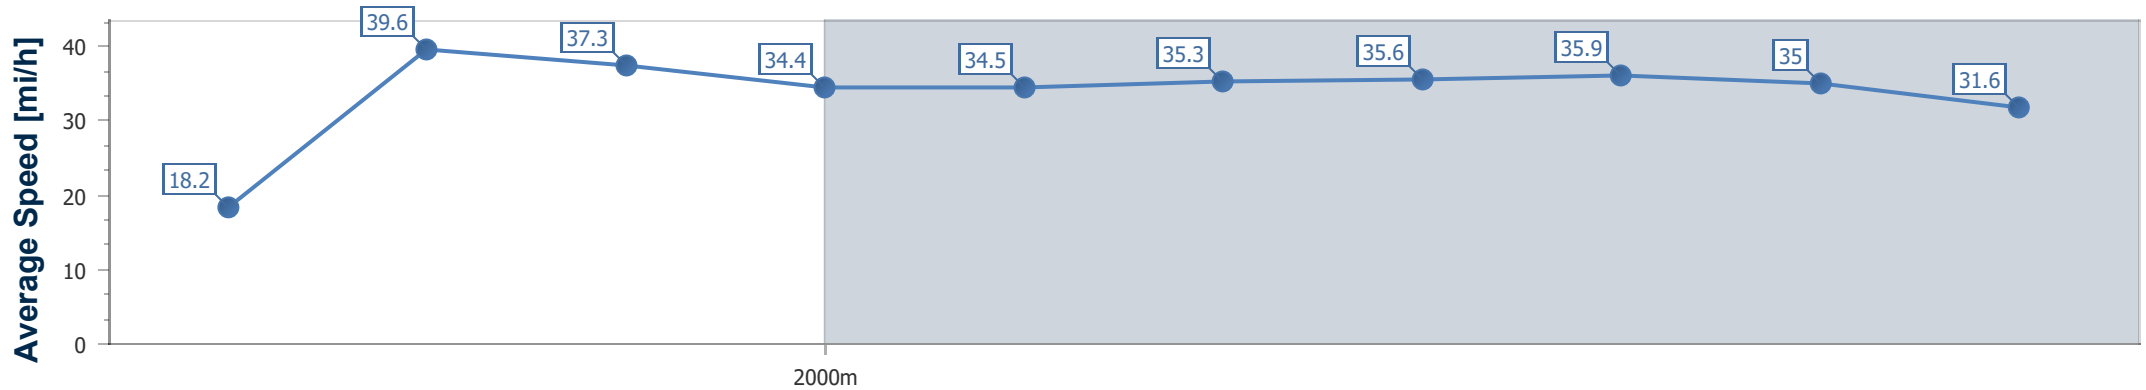

Horse Name	Dolphin Vista
Finish Rank	16
Fastest Section Time (Section)	0:11.96 (2fur)
Top Speed [mi/h] (Section)	41.1 (2fur)
Race State	Finished

Royal Ascot Day
Race 6: Wolferton Stakes - 1M 1F 212Y
18 June 2019 - 17:36

Track Rating: Firm, Weather: Showery, Rail Position: +11 yards

Distance To Go	1fur	2fur	3fur	4fur	5fur	6fur	7fur	8fur	9fur	Finish
Section Times	0:13.58 [10] (0:13.58)	0:25.54 [10] (0:11.96)	0:38.63 [10] (0:13.09)	0:51.91 [10] (0:13.28)	1:04.99 [11] (0:13.08)	1:17.47 [11] (0:12.48)	1:30.38 [12] (0:12.91)	1:42.86 [14] (0:12.48)	1:56.19 [15] (0:13.33)	2:10.86 [16] (0:14.67)
Average Speed [mi/h]	18.2	39.6	37.3	34.4	34.5	35.3	35.6	35.9	35.0	31.6
Top Speed [mi/h]	36.8	41.1	38.8	34.9	34.9	36.3	36.2	36.3	36.3	33.4

- [ ] Ranking at each section and finish
- -.-.- No data available at this section
- NA No data available