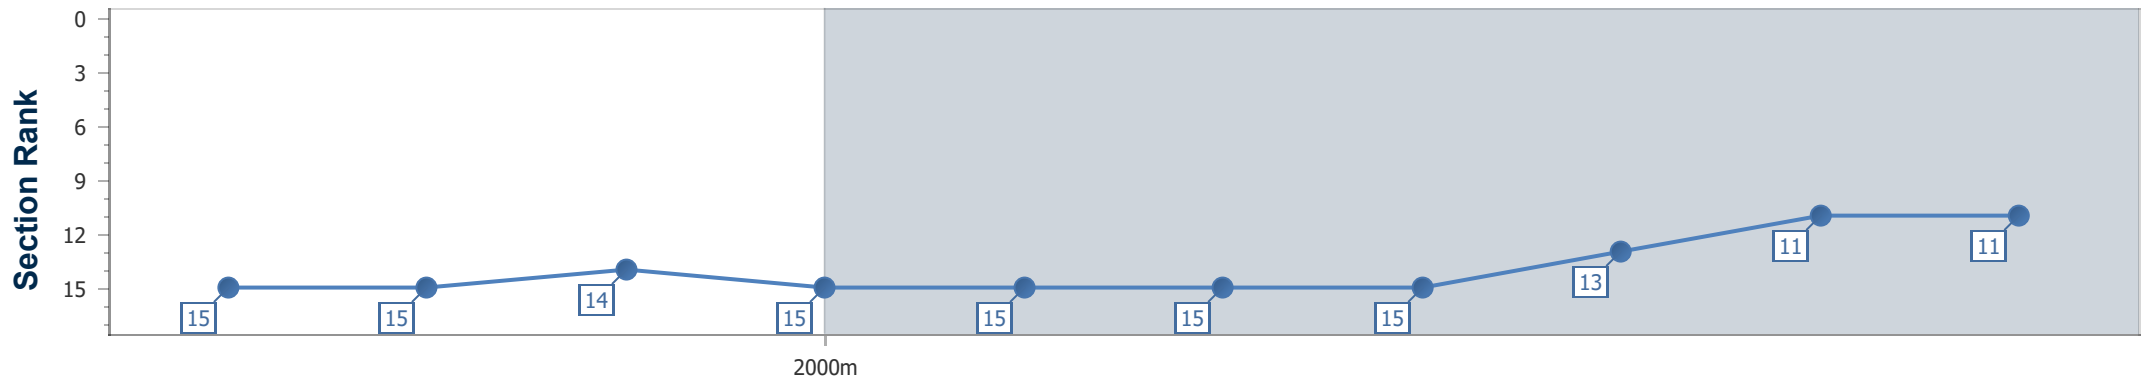

Horse Name	Zihba
Finish Rank	11
Fastest Section Time (Section)	0:12.16 (8fur)
Top Speed [mi/h] (Section)	40.1 (2fur)
Race State	Finished

Royal Ascot Day
Race 6: Wolferton Stakes - 1M 1F 212Y
18 June 2019 - 17:36

Track Rating: Firm, Weather: Showery, Rail Position: +11 yards

Distance To Go	1fur	2fur	3fur	4fur	5fur	6fur	7fur	8fur	9fur	Finish
Section Times	0:13.83 [15] (0:13.83)	0:26.06 [15] (0:12.23)	0:39.07 [14] (0:13.01)	0:52.44 [15] (0:13.37)	1:05.50 [15] (0:13.06)	1:17.84 [15] (0:12.34)	1:30.70 [15] (0:12.86)	1:42.86 [13] (0:12.16)	1:55.61 [11] (0:12.75)	2:08.94 [11] (0:13.33)
Average Speed [mi/h]	22.2	39.3	37.2	34.6	34.6	35.2	35.9	36.5	36.4	34.1
Top Speed [mi/h]	38.5	40.1	37.9	35.8	35.2	37.0	37.0	37.4	37.4	35.1

- [ ] Ranking at each section and finish
- -.-.- No data available at this section
- NA No data available