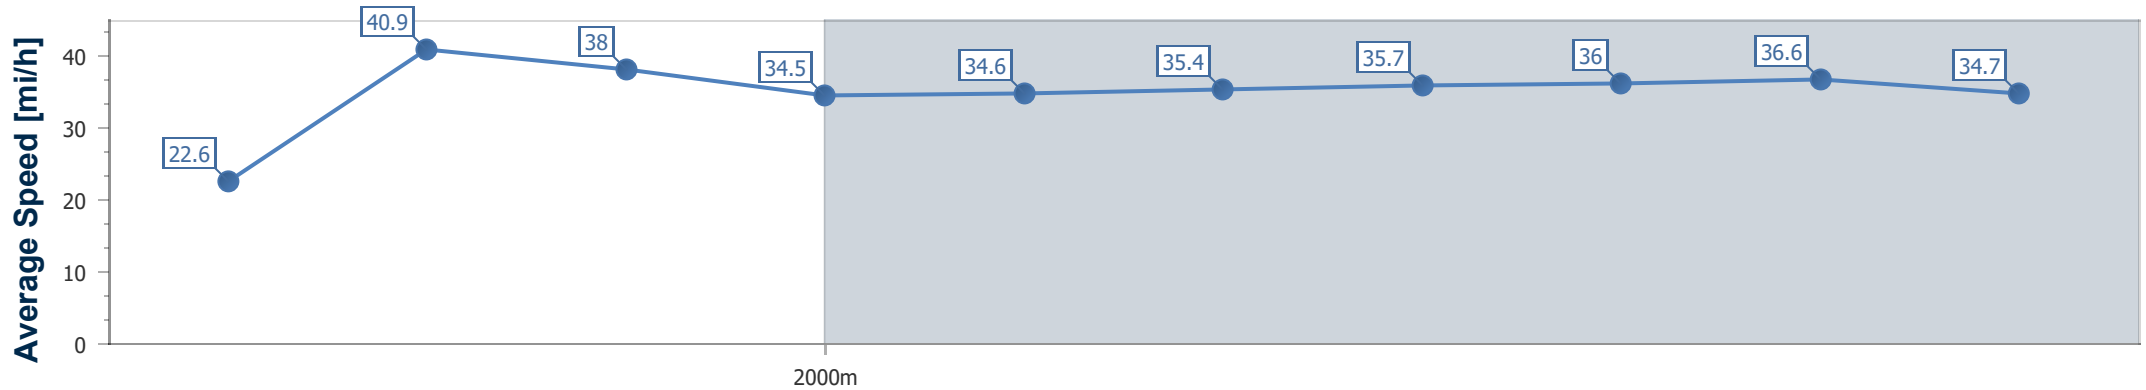

- [] Ranking at each section and finish
- .-.- No data available at this section
- NA No data available

Horse Name	Magic Wand
Finish Rank	2
Fastest Section Time (Section)	0:11.75 (2fur)
Top Speed [mi/h] (Section)	41.4 (2fur)
Race State	Finished

Royal Ascot Day
Race 6: Wolferton Stakes - 1M 1F 212Y
18 June 2019 - 17:36

Track Rating: Firm, Weather: Showery, Rail Position: +11 yards

Distance To Go	1fur	2fur	3fur	4fur	5fur	6fur	7fur	8fur	9fur	Finish
Section Times	0:13.11 [4] (0:13.11)	0:24.86 [4] (0:11.75)	0:37.83 [4] (0:12.97)	0:51.20 [4] (0:13.37)	1:04.14 [4] (0:12.94)	1:16.76 [4] (0:12.62)	1:29.61 [4] (0:12.85)	1:41.81 [3] (0:12.20)	1:54.46 [4] (0:12.65)	2:07.42 [4] (0:12.96)
Average Speed [mi/h]	22.6	40.9	38.0	34.5	34.6	35.4	35.7	36.0	36.6	34.7
Top Speed [mi/h]	39.8	41.4	40.0	35.8	34.7	35.6	35.8	37.2	37.3	35.5