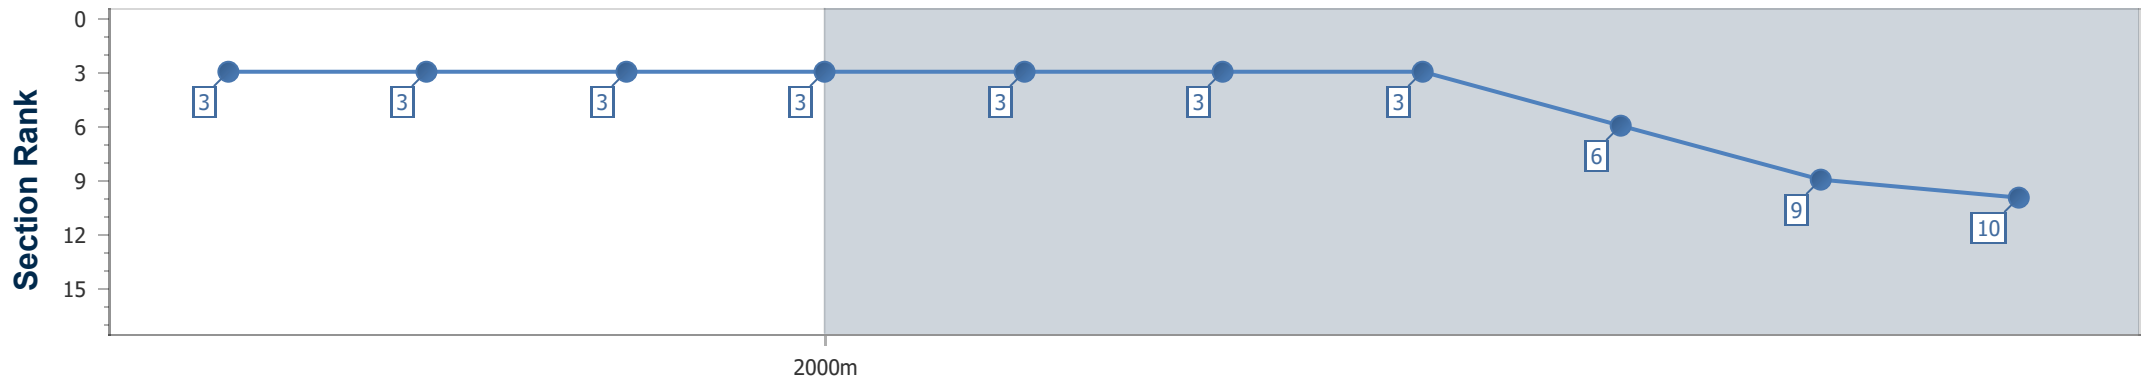

Horse Name	Zorion
Finish Rank	10
Fastest Section Time (Section)	0:11.72 (2fur)
Top Speed [mi/h] (Section)	41.9 (2fur)
Race State	Finished

Royal Ascot Day
Race 6: Wolferton Stakes - 1M 1F 212Y
18 June 2019 - 17:36

Track Rating: Firm, Weather: Showery, Rail Position: +11 yards

Distance To Go	1fur	2fur	3fur	4fur	5fur	6fur	7fur	8fur	9fur	Finish
Section Times	0:13.08 [3] (0:13.08)	0:24.80 [3] (0:11.72)	0:37.80 [3] (0:13.00)	0:51.12 [3] (0:13.32)	1:04.05 [3] (0:12.93)	1:16.66 [3] (0:12.61)	1:29.60 [3] (0:12.94)	1:42.09 [6] (0:12.49)	1:55.09 [9] (0:13.00)	2:08.74 [10] (0:13.65)
Average Speed [mi/h]	23.0	41.1	37.6	34.4	34.6	35.3	35.5	35.3	35.5	33.5
Top Speed [mi/h]	39.9	41.9	39.9	35.3	34.7	35.7	35.8	36.2	36.2	34.5

- [ ] Ranking at each section and finish
- -.-.- No data available at this section
- NA No data available