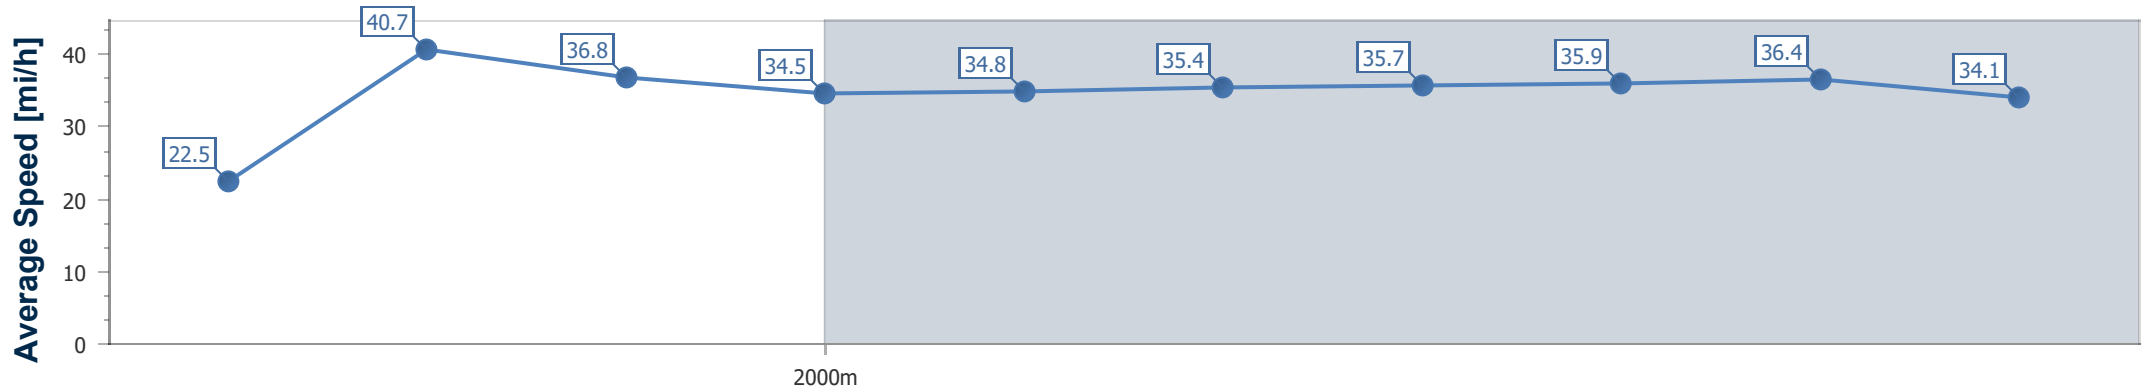

Royal Ascot Day
Race 6: Wolferton Stakes - 1M 1F 212Y
18 June 2019 - 17:36

Track Rating: Firm, Weather: Showery, Rail Position: +11 yards

Distance To Go	1fur	2fur	3fur	4fur	5fur	6fur	7fur	8fur	9fur	Finish
Section Times	0:13.34 [6] (0:13.34)	0:25.30 [8] (0:11.96)	0:38.53 [9] (0:13.23)	0:51.67 [7] (0:13.14)	1:04.64 [7] (0:12.97)	1:17.15 [7] (0:12.51)	1:30.03 [8] (0:12.88)	1:42.26 [7] (0:12.23)	1:55.01 [6] (0:12.75)	2:08.57 [9] (0:13.56)
Average Speed [mi/h]	22.5	40.7	36.8	34.5	34.8	35.4	35.7	35.9	36.4	34.1
Top Speed [mi/h]	39.7	41.8	39.0	34.7	35.3	36.1	36.1	37.1	37.1	35.2