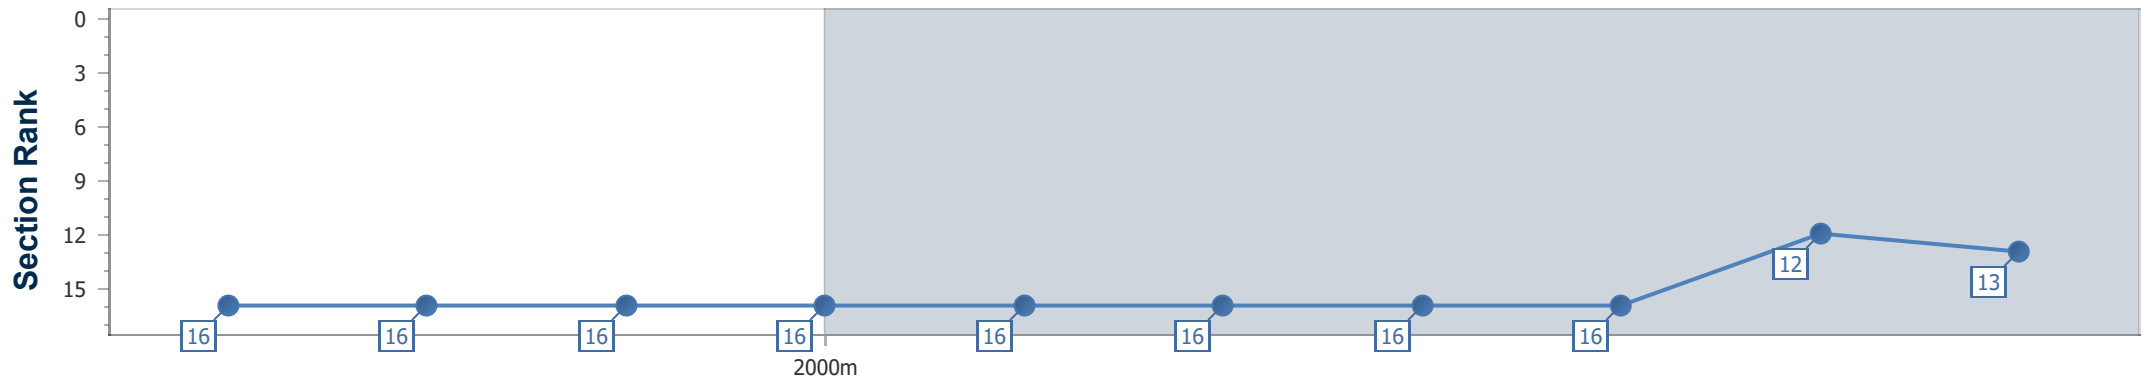

Horse Name	First Nation
Finish Rank	13
Fastest Section Time (Section)	0:12.24 (2fur)
Top Speed [mi/h] (Section)	39.9 (2fur)
Race State	Finished

Royal Ascot Day
Race 6: Wolferton Stakes - 1M 1F 212Y
18 June 2019 - 17:36

Track Rating: Firm, Weather: Showery, Rail Position: +11 yards

Distance To Go	1fur	2fur	3fur	4fur	5fur	6fur	7fur	8fur	9fur	Finish
Section Times	0:14.06 [16] (0:14.06)	0:26.30 [16] (0:12.24)	0:39.18 [16] (0:12.88)	0:52.45 [16] (0:13.27)	1:05.51 [16] (0:13.06)	1:17.88 [16] (0:12.37)	1:30.72 [16] (0:12.84)	1:43.03 [16] (0:12.31)	1:55.74 [12] (0:12.71)	2:10.27 [13] (0:14.53)
Average Speed [mi/h]	20.8	39.1	37.6	34.9	34.7	35.3	36.0	36.5	36.3	33.4
Top Speed [mi/h]	38.0	39.9	37.9	36.3	35.1	36.9	36.9	37.0	37.0	35.3

- [ ] Ranking at each section and finish
- -.-.- No data available at this section
- NA No data available