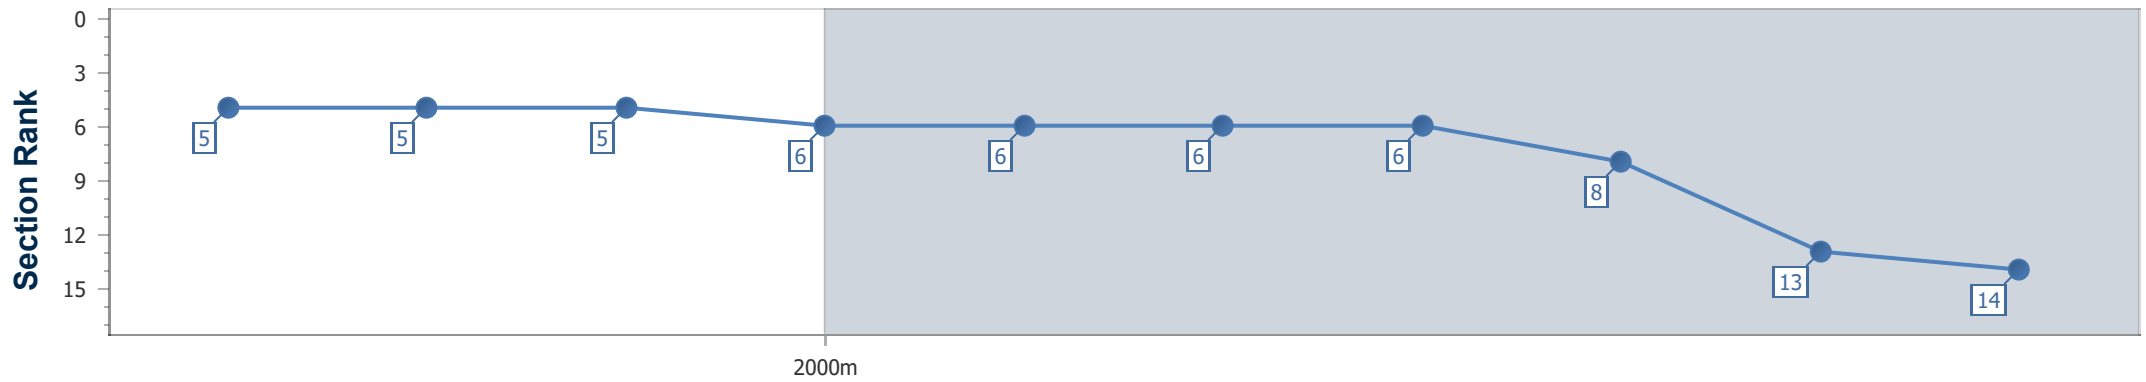

Horse Name	Willie John
Finish Rank	14
Fastest Section Time (Section)	0:11.69 (2fur)
Top Speed [mi/h] (Section)	41.4 (2fur)
Race State	Finished

Royal Ascot Day
Race 6: Wolferton Stakes - 1M 1F 212Y
18 June 2019 - 17:36

Track Rating: Firm, Weather: Showery, Rail Position: +11 yards

Distance To Go	1fur	2fur	3fur	4fur	5fur	6fur	7fur	8fur	9fur	Finish
Section Times	0:13.29 [5] (0:13.29)	0:24.98 [5] (0:11.69)	0:38.08 [5] (0:13.10)	0:51.50 [6] (0:13.42)	1:04.41 [6] (0:12.91)	1:16.96 [6] (0:12.55)	1:29.81 [6] (0:12.85)	1:42.41 [8] (0:12.60)	1:55.85 [13] (0:13.44)	2:10.40 [14] (0:14.55)
Average Speed [mi/h]	23.0	41.0	37.5	34.3	34.7	35.3	35.8	35.8	34.5	31.9
Top Speed [mi/h]	39.9	41.4	40.2	35.1	35.0	36.0	36.0	36.1	36.0	33.2