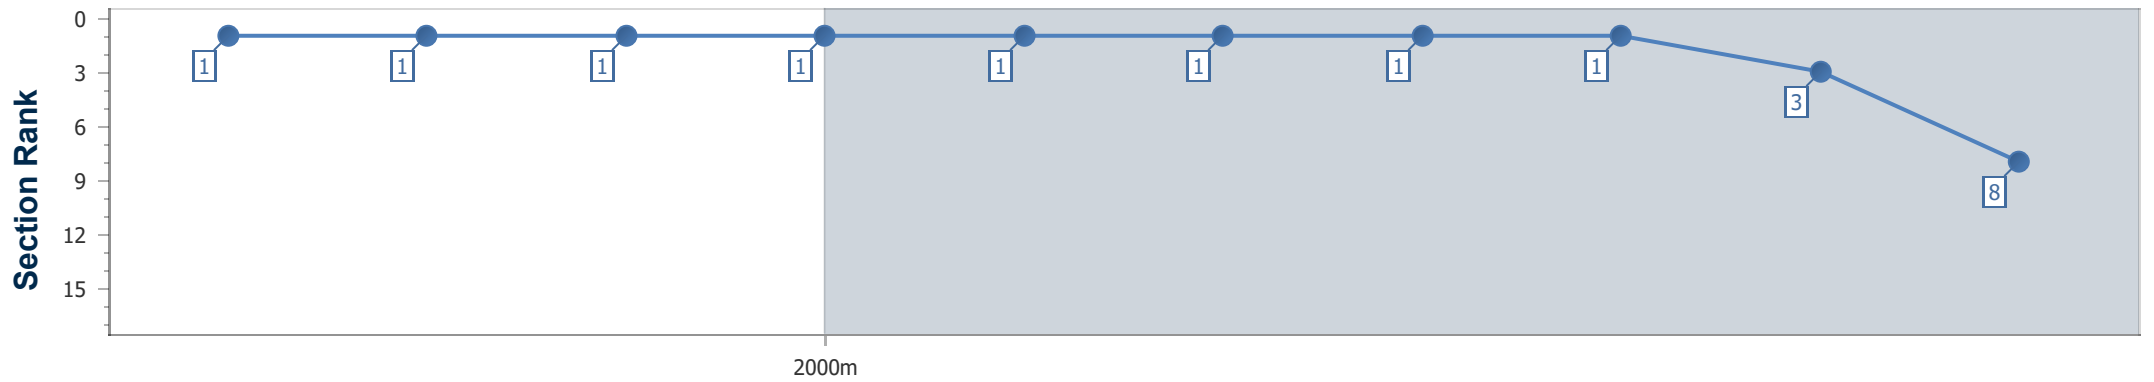

Horse Name	Star Of Bengal
Finish Rank	8
Fastest Section Time (Section)	0:11.52 (2fur)
Top Speed [mi/h] (Section)	42.2 (2fur)
Race State	Finished

Royal Ascot Day
Race 6: Wolferton Stakes - 1M 1F 212Y
18 June 2019 - 17:36

Track Rating: Firm, Weather: Showery, Rail Position: +11 yards

Distance To Go	1fur	2fur	3fur	4fur	5fur	6fur	7fur	8fur	9fur	Finish
Section Times	0:12.95 [1] (0:12.95)	0:24.47 [1] (0:11.52)	0:37.48 [1] (0:13.01)	0:50.82 [1] (0:13.34)	1:03.69 [1] (0:12.87)	1:16.35 [1] (0:12.66)	1:29.31 [1] (0:12.96)	1:41.50 [1] (0:12.19)	1:54.36 [3] (0:12.86)	2:08.22 [8] (0:13.86)
Average Speed [mi/h]	23.3	41.7	38.4	34.3	34.6	35.2	35.6	35.7	36.3	33.3
Top Speed [mi/h]	40.6	42.2	40.9	35.5	35.0	35.6	35.8	37.1	37.2	35.0