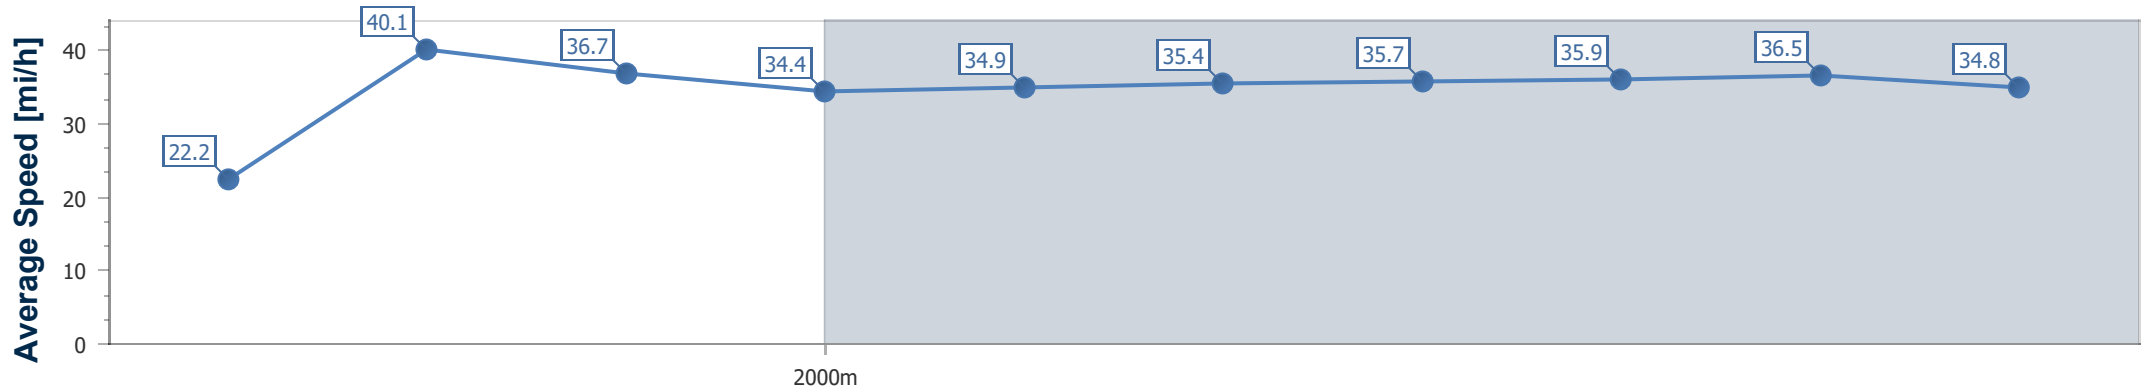

Horse Name	Mountain Angel
Finish Rank	5
Fastest Section Time (Section)	0:11.93 (2fur)
Top Speed [mi/h] (Section)	41.1 (2fur)
Race State	Finished

Royal Ascot Day
Race 6: Wolferton Stakes - 1M 1F 212Y
18 June 2019 - 17:36

Track Rating: Firm, Weather: Showery, Rail Position: +11 yards

Distance To Go	1fur	2fur	3fur	4fur	5fur	6fur	7fur	8fur	9fur	Finish
Section Times	0:13.56 [9] (0:13.56)	0:25.49 [9] (0:11.93)	0:38.80 [12] (0:13.31)	0:52.00 [12] (0:13.20)	1:04.95 [10] (0:12.95)	1:17.41 [10] (0:12.46)	1:30.30 [11] (0:12.89)	1:42.49 [10] (0:12.19)	1:55.14 [10] (0:12.65)	2:08.11 [6] (0:12.97)
Average Speed [mi/h]	22.2	40.1	36.7	34.4	34.9	35.4	35.7	35.9	36.5	34.8
Top Speed [mi/h]	38.8	41.1	38.8	34.8	35.4	36.4	36.4	37.1	37.2	35.4

- [ ] Ranking at each section and finish
- -.-.- No data available at this section
- NA No data available