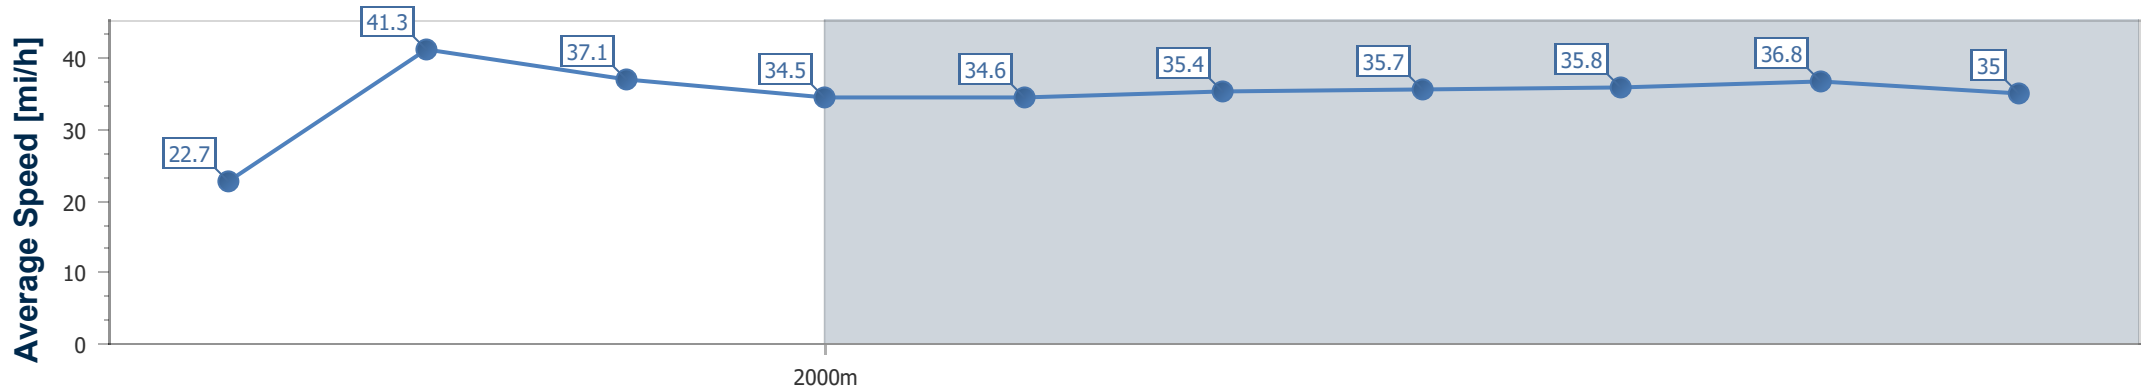

Horse Name	Latrobe
Finish Rank	4
Fastest Section Time (Section)	0:11.69 (2fur)
Top Speed [mi/h] (Section)	42.0 (2fur)
Race State	Finished

Royal Ascot Day
Race 6: Wolferton Stakes - 1M 1F 212Y
18 June 2019 - 17:36

Track Rating: Firm, Weather: Showery, Rail Position: +11 yards

Distance To Go	1fur	2fur	3fur	4fur	5fur	6fur	7fur	8fur	9fur	Finish
Section Times	0:13.34 [7] (0:13.34)	0:25.03 [6] (0:11.69)	0:38.12 [6] (0:13.09)	0:51.41 [5] (0:13.29)	1:04.36 [5] (0:12.95)	1:16.91 [5] (0:12.55)	1:29.81 [5] (0:12.90)	1:42.04 [5] (0:12.23)	1:54.50 [5] (0:12.46)	2:07.39 [3] (0:12.89)
Average Speed [mi/h]	22.7	41.3	37.1	34.5	34.6	35.4	35.7	35.8	36.8	35.0
Top Speed [mi/h]	39.3	42.0	40.0	35.1	34.9	36.0	36.0	37.1	37.1	36.0

- [ ] Ranking at each section and finish
- -.-.- No data available at this section
- NA No data available