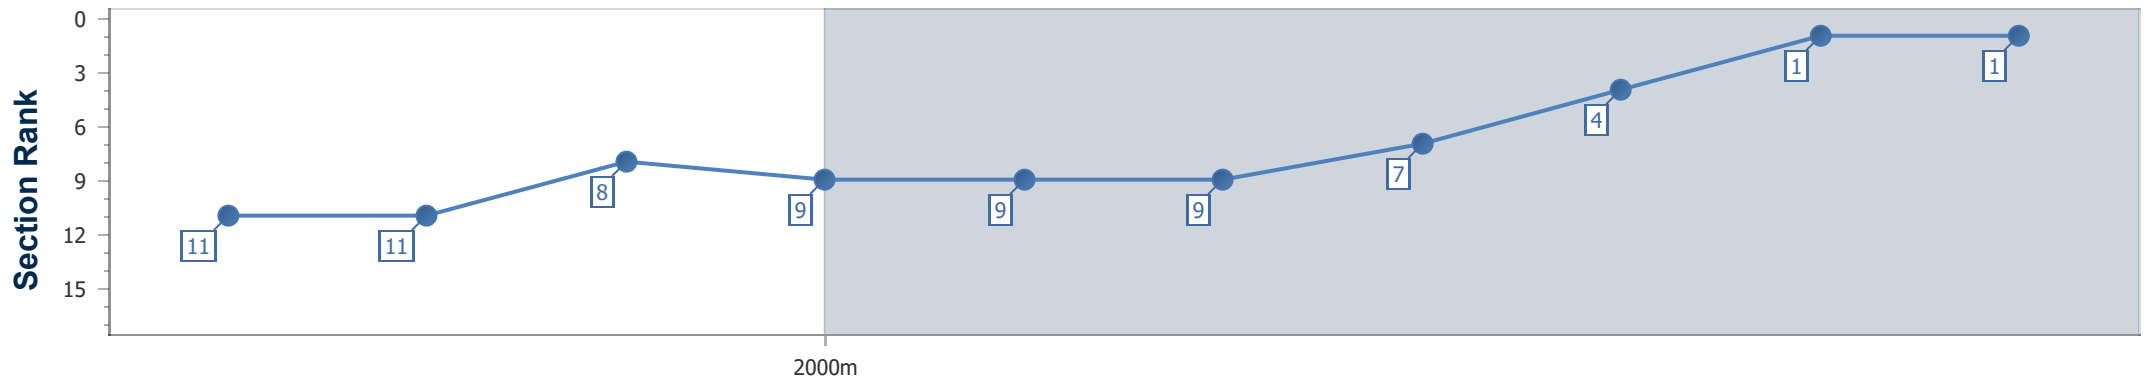

Horse Name	Addeybb
Finish Rank	1
Fastest Section Time (Section)	0:11.95 (2fur)
Top Speed [mi/h] (Section)	40.5 (2fur)
Race State	Finished

Royal Ascot Day
Race 6: Wolferton Stakes - 1M 1F 212Y
18 June 2019 - 17:36

Track Rating: Firm, Weather: Showery, Rail Position: +11 yards

Distance To Go	1fur	2fur	3fur	4fur	5fur	6fur	7fur	8fur	9fur	Finish
Section Times	0:13.62 [11] (0:13.62)	0:25.57 [11] (0:11.95)	0:38.43 [8] (0:12.86)	0:51.71 [9] (0:13.28)	1:04.74 [9] (0:13.03)	1:17.22 [9] (0:12.48)	1:29.92 [7] (0:12.70)	1:42.00 [4] (0:12.08)	1:54.10 [1] (0:12.10)	2:06.81 [1] (0:12.71)
Average Speed [mi/h]	22.6	39.8	38.1	35.0	34.6	35.3	36.3	36.6	37.7	36.1
Top Speed [mi/h]	38.6	40.5	39.0	36.3	34.9	36.2	36.5	37.6	37.8	37.2

- [ ] Ranking at each section and finish
- -.-.- No data available at this section
- NA No data available