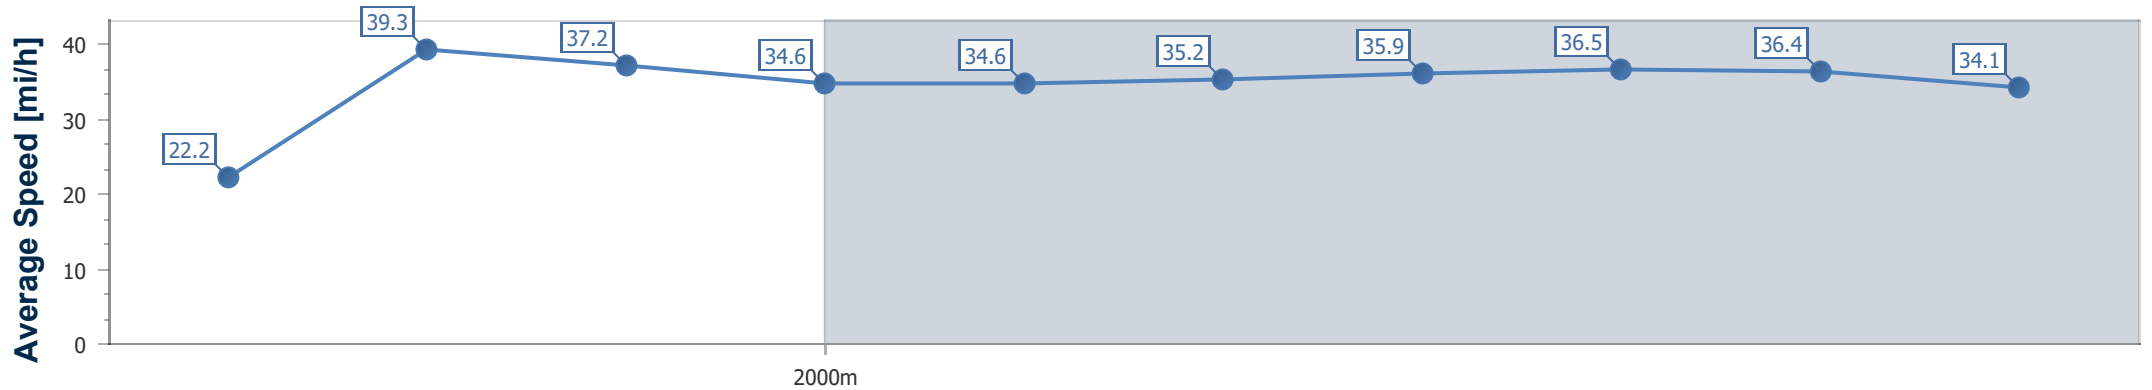

Horse Name	Zihba
Finish Rank	11
Fastest Section Time (Section)	0:12.16 (8fur)
Top Speed [mi/h] (Section)	40.1 (2fur)
Race State	Finished

Royal Ascot Day
Race 6: Wolferton Stakes - 1M 1F 212Y
18 June 2019 - 17:36

Track Rating: Firm, Weather: Showery, Rail Position: +11 yards

Distance To Go	1fur	2fur	3fur	4fur	5fur	6fur	7fur	8fur	9fur	Finish
Section Times	0:13.83 [15] (0:13.83)	0:26.06 [15] (0:12.23)	0:39.07 [14] (0:13.01)	0:52.44 [15] (0:13.37)	1:05.50 [15] (0:13.06)	1:17.84 [15] (0:12.34)	1:30.70 [15] (0:12.86)	1:42.86 [13] (0:12.16)	1:55.61 [11] (0:12.75)	2:08.94 [11] (0:13.33)
Average Speed [mi/h]	22.2	39.3	37.2	34.6	34.6	35.2	35.9	36.5	36.4	34.1
Top Speed [mi/h]	38.5	40.1	37.9	35.8	35.2	37.0	37.0	37.4	37.4	35.1

- [ ] Ranking at each section and finish
- -.-.- No data available at this section
- NA No data available