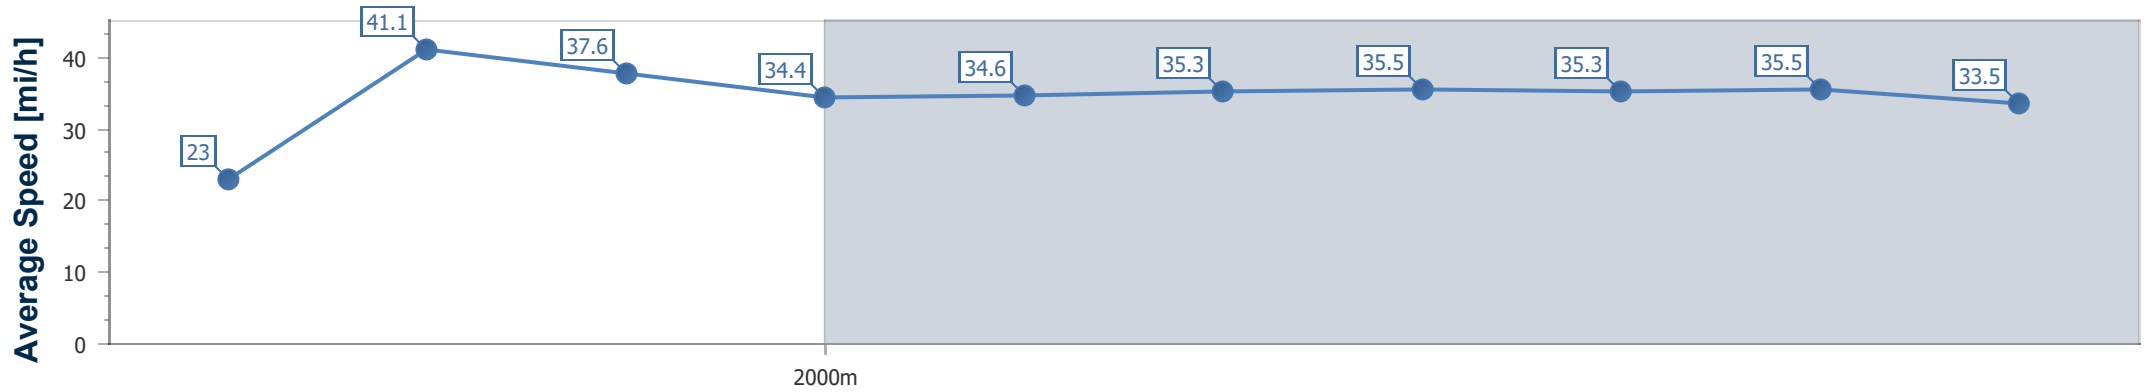

Horse Name	Zorion
Finish Rank	10
Fastest Section Time (Section)	0:11.72 (2fur)
Top Speed [mi/h] (Section)	41.9 (2fur)
Race State	Finished

Royal Ascot Day
Race 6: Wolferton Stakes - 1M 1F 212Y
18 June 2019 - 17:36

Track Rating: Firm, Weather: Showery, Rail Position: +11 yards

Distance To Go	1fur	2fur	3fur	4fur	5fur	6fur	7fur	8fur	9fur	Finish
Section Times	0:13.08 [3] (0:13.08)	0:24.80 [3] (0:11.72)	0:37.80 [3] (0:13.00)	0:51.12 [3] (0:13.32)	1:04.05 [3] (0:12.93)	1:16.66 [3] (0:12.61)	1:29.60 [3] (0:12.94)	1:42.09 [6] (0:12.49)	1:55.09 [9] (0:13.00)	2:08.74 [10] (0:13.65)
Average Speed [mi/h]	23.0	41.1	37.6	34.4	34.6	35.3	35.5	35.3	35.5	33.5
Top Speed [mi/h]	39.9	41.9	39.9	35.3	34.7	35.7	35.8	36.2	36.2	34.5

- [ ] Ranking at each section and finish
- -.-.- No data available at this section
- NA No data available