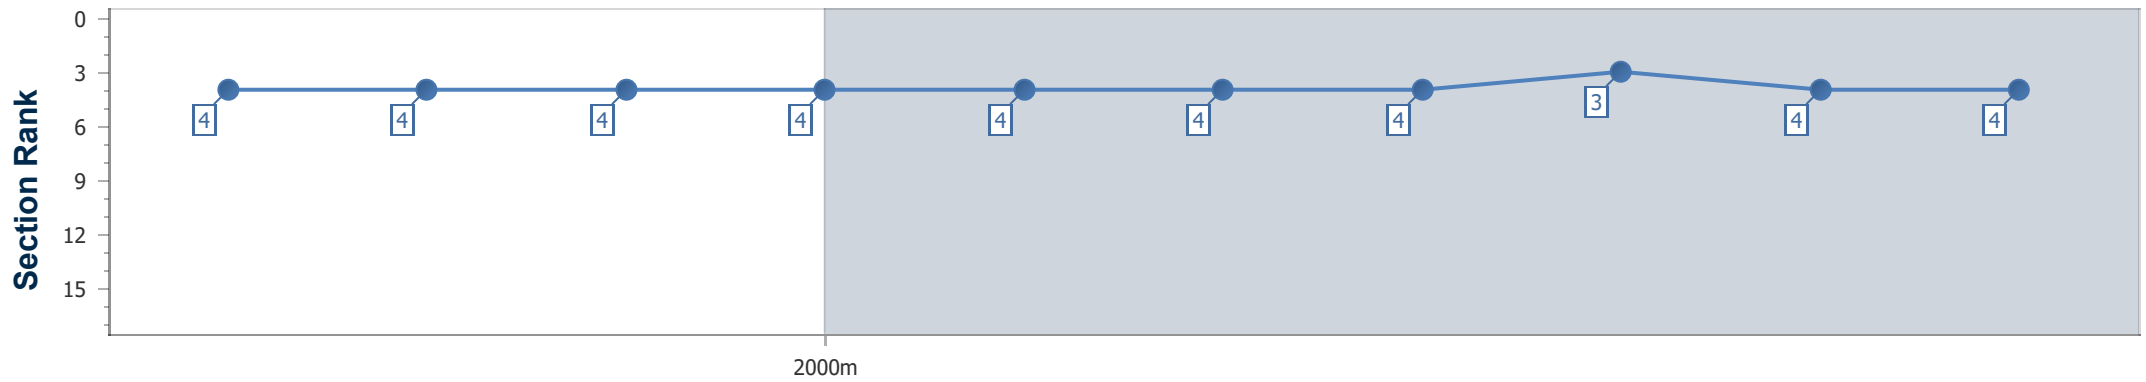

- [] Ranking at each section and finish
- .-.- No data available at this section
- NA No data available

Horse Name	Magic Wand
Finish Rank	2
Fastest Section Time (Section)	0:11.75 (2fur)
Top Speed [mi/h] (Section)	41.4 (2fur)
Race State	Finished

Royal Ascot Day
Race 6: Wolferton Stakes - 1M 1F 212Y
18 June 2019 - 17:36

Track Rating: Firm, Weather: Showery, Rail Position: +11 yards

Distance To Go	1fur	2fur	3fur	4fur	5fur	6fur	7fur	8fur	9fur	Finish
Section Times	0:13.11 [4] (0:13.11)	0:24.86 [4] (0:11.75)	0:37.83 [4] (0:12.97)	0:51.20 [4] (0:13.37)	1:04.14 [4] (0:12.94)	1:16.76 [4] (0:12.62)	1:29.61 [4] (0:12.85)	1:41.81 [3] (0:12.20)	1:54.46 [4] (0:12.65)	2:07.42 [4] (0:12.96)
Average Speed [mi/h]	22.6	40.9	38.0	34.5	34.6	35.4	35.7	36.0	36.6	34.7
Top Speed [mi/h]	39.8	41.4	40.0	35.8	34.7	35.6	35.8	37.2	37.3	35.5