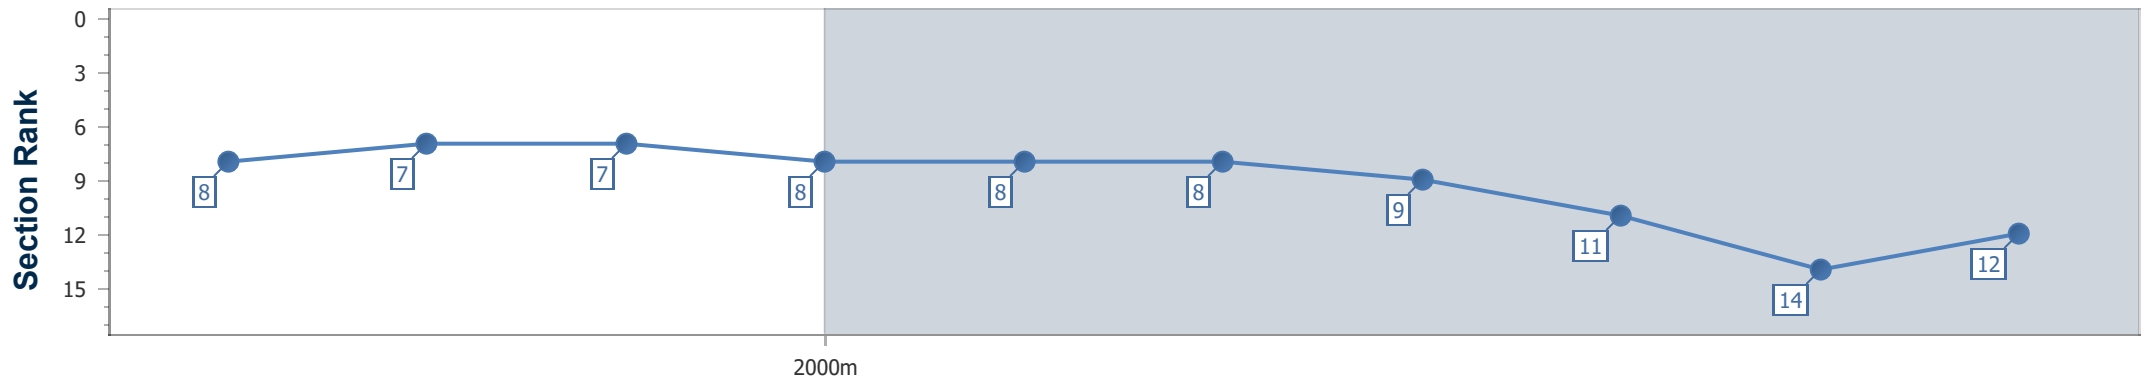

Horse Name	Master The World
Finish Rank	12
Fastest Section Time (Section)	0:11.81 (2fur)
Top Speed [mi/h] (Section)	41.0 (2fur)
Race State	Finished

Royal Ascot Day
Race 6: Wolferton Stakes - 1M 1F 212Y
18 June 2019 - 17:36

Track Rating: Firm, Weather: Showery, Rail Position: +11 yards

Distance To Go	1fur	2fur	3fur	4fur	5fur	6fur	7fur	8fur	9fur	Finish
Section Times	0:13.41 [8] (0:13.41)	0:25.22 [7] (0:11.81)	0:38.28 [7] (0:13.06)	0:51.70 [8] (0:13.42)	1:04.69 [8] (0:12.99)	1:17.18 [8] (0:12.49)	1:30.10 [9] (0:12.92)	1:42.54 [11] (0:12.44)	1:56.00 [14] (0:13.46)	2:10.11 [12] (0:14.11)
Average Speed [mi/h]	22.4	40.4	37.4	34.4	34.5	35.4	35.7	35.9	34.9	32.2
Top Speed [mi/h]	39.2	41.0	39.4	35.3	35.0	36.2	36.2	36.6	36.6	32.9

- [ ] Ranking at each section and finish
- -.-.- No data available at this section
- NA No data available