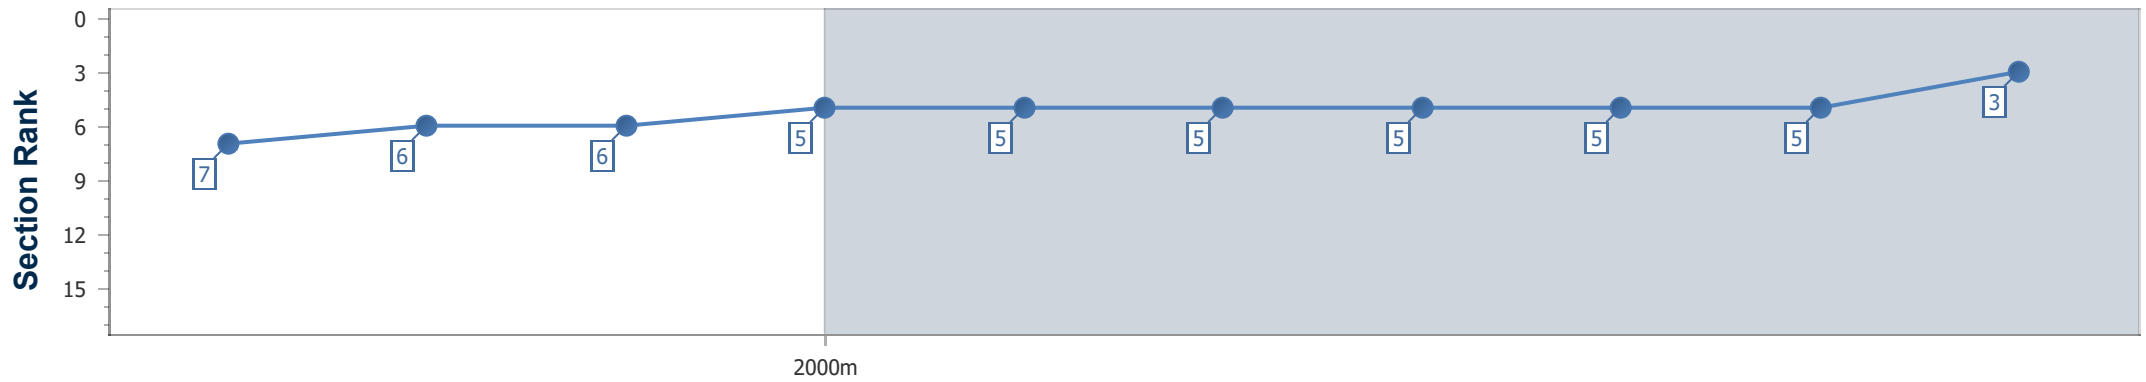

Horse Name	Latrobe
Finish Rank	4
Fastest Section Time (Section)	0:11.69 (2fur)
Top Speed [mi/h] (Section)	42.0 (2fur)
Race State	Finished

Royal Ascot Day
Race 6: Wolferton Stakes - 1M 1F 212Y
18 June 2019 - 17:36

Track Rating: Firm, Weather: Showery, Rail Position: +11 yards

Distance To Go	1fur	2fur	3fur	4fur	5fur	6fur	7fur	8fur	9fur	Finish
Section Times	0:13.34 [7] (0:13.34)	0:25.03 [6] (0:11.69)	0:38.12 [6] (0:13.09)	0:51.41 [5] (0:13.29)	1:04.36 [5] (0:12.95)	1:16.91 [5] (0:12.55)	1:29.81 [5] (0:12.90)	1:42.04 [5] (0:12.23)	1:54.50 [5] (0:12.46)	2:07.39 [3] (0:12.89)
Average Speed [mi/h]	22.7	41.3	37.1	34.5	34.6	35.4	35.7	35.8	36.8	35.0
Top Speed [mi/h]	39.3	42.0	40.0	35.1	34.9	36.0	36.0	37.1	37.1	36.0

- [ ] Ranking at each section and finish
- -.-.- No data available at this section
- NA No data available