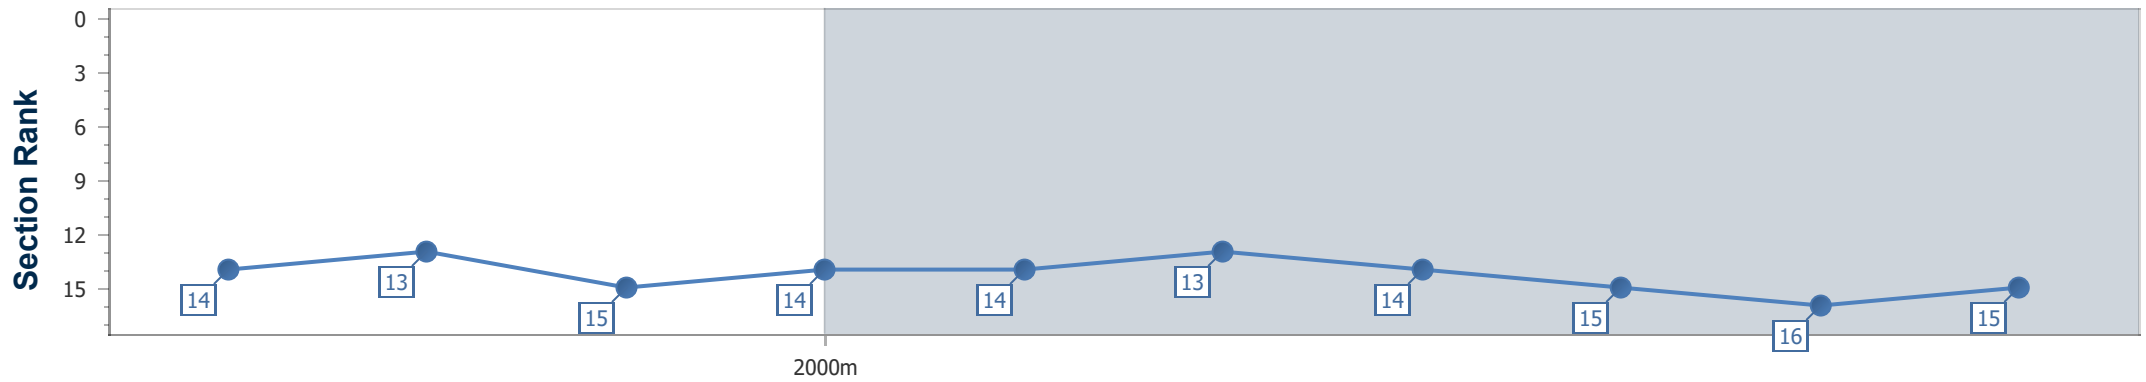

Track Rating: Firm, Weather: Showery, Rail Position: +11 yards

Distance To Go	1fur	2fur	3fur	4fur	5fur	6fur	7fur	8fur	9fur	Finish
Section Times	0:13.82 [14] (0:13.82)	0:25.80 [13] (0:11.98)	0:39.08 [15] (0:13.28)	0:52.30 [14] (0:13.22)	1:05.27 [14] (0:12.97)	1:17.64 [13] (0:12.37)	1:30.52 [14] (0:12.88)	1:42.93 [15] (0:12.41)	1:56.30 [16] (0:13.37)	2:10.66 [15] (0:14.36)
Average Speed [mi/h]	21.4	40.0	37.0	34.4	34.9	35.4	35.7	35.7	35.1	31.6
Top Speed [mi/h]	38.6	41.0	38.7	34.7	35.5	36.7	36.7	36.4	36.4	33.3