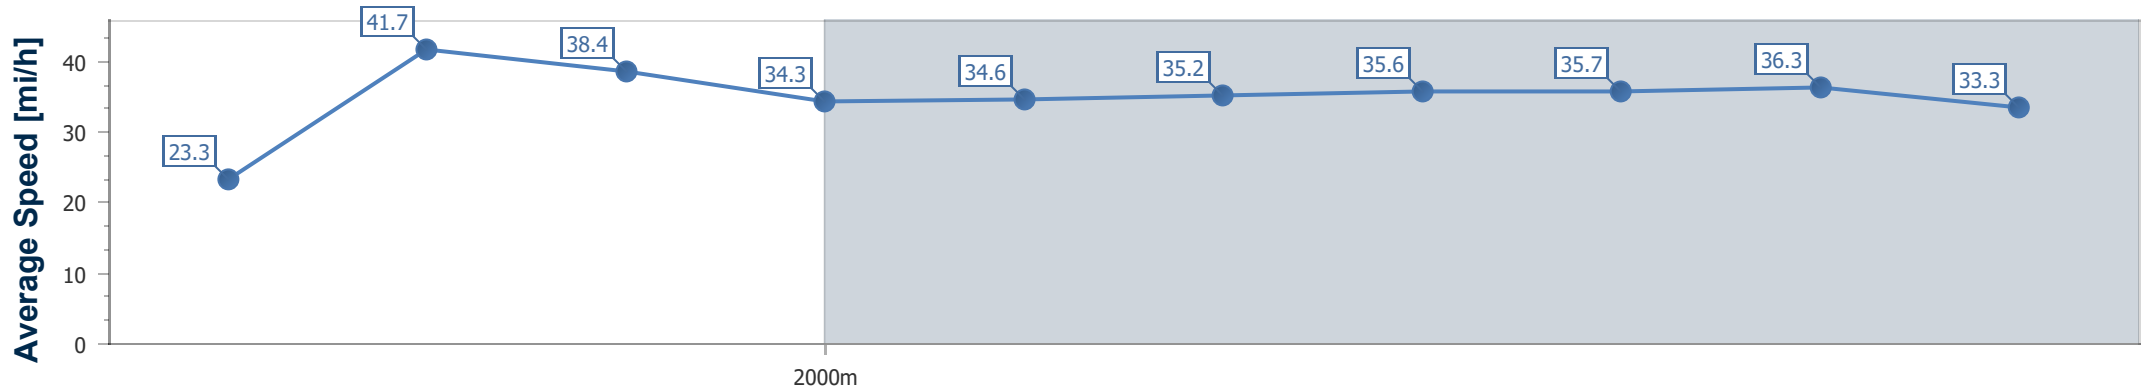

Horse Name	Star Of Bengal
Finish Rank	8
Fastest Section Time (Section)	0:11.52 (2fur)
Top Speed [mi/h] (Section)	42.2 (2fur)
Race State	Finished

Royal Ascot Day
Race 6: Wolferton Stakes - 1M 1F 212Y
18 June 2019 - 17:36

Track Rating: Firm, Weather: Showery, Rail Position: +11 yards

Distance To Go	1fur	2fur	3fur	4fur	5fur	6fur	7fur	8fur	9fur	Finish
Section Times	0:12.95 [1] (0:12.95)	0:24.47 [1] (0:11.52)	0:37.48 [1] (0:13.01)	0:50.82 [1] (0:13.34)	1:03.69 [1] (0:12.87)	1:16.35 [1] (0:12.66)	1:29.31 [1] (0:12.96)	1:41.50 [1] (0:12.19)	1:54.36 [3] (0:12.86)	2:08.22 [8] (0:13.86)
Average Speed [mi/h]	23.3	41.7	38.4	34.3	34.6	35.2	35.6	35.7	36.3	33.3
Top Speed [mi/h]	40.6	42.2	40.9	35.5	35.0	35.6	35.8	37.1	37.2	35.0