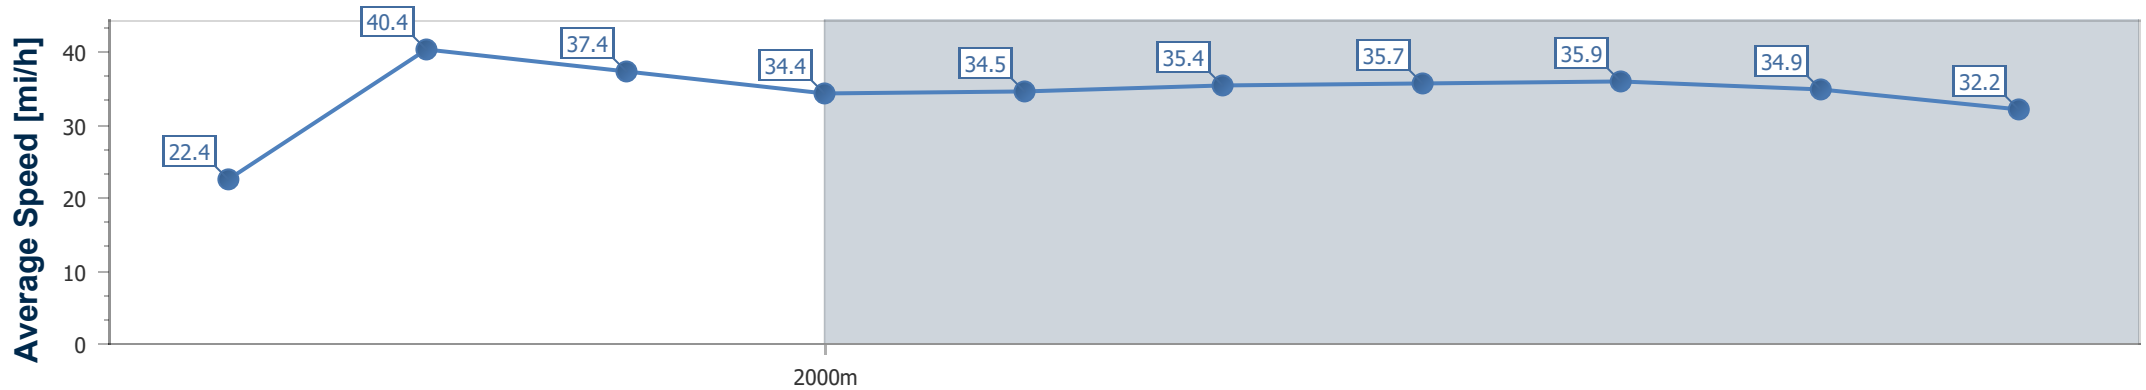

Horse Name	Master The World
Finish Rank	12
Fastest Section Time (Section)	0:11.81 (2fur)
Top Speed [mi/h] (Section)	41.0 (2fur)
Race State	Finished

Royal Ascot Day
Race 6: Wolferton Stakes - 1M 1F 212Y
18 June 2019 - 17:36

Track Rating: Firm, Weather: Showery, Rail Position: +11 yards

Distance To Go	1fur	2fur	3fur	4fur	5fur	6fur	7fur	8fur	9fur	Finish
Section Times	0:13.41 [8] (0:13.41)	0:25.22 [7] (0:11.81)	0:38.28 [7] (0:13.06)	0:51.70 [8] (0:13.42)	1:04.69 [8] (0:12.99)	1:17.18 [8] (0:12.49)	1:30.10 [9] (0:12.92)	1:42.54 [11] (0:12.44)	1:56.00 [14] (0:13.46)	2:10.11 [12] (0:14.11)
Average Speed [mi/h]	22.4	40.4	37.4	34.4	34.5	35.4	35.7	35.9	34.9	32.2
Top Speed [mi/h]	39.2	41.0	39.4	35.3	35.0	36.2	36.2	36.6	36.6	32.9

- [ ] Ranking at each section and finish
- -.-.- No data available at this section
- NA No data available