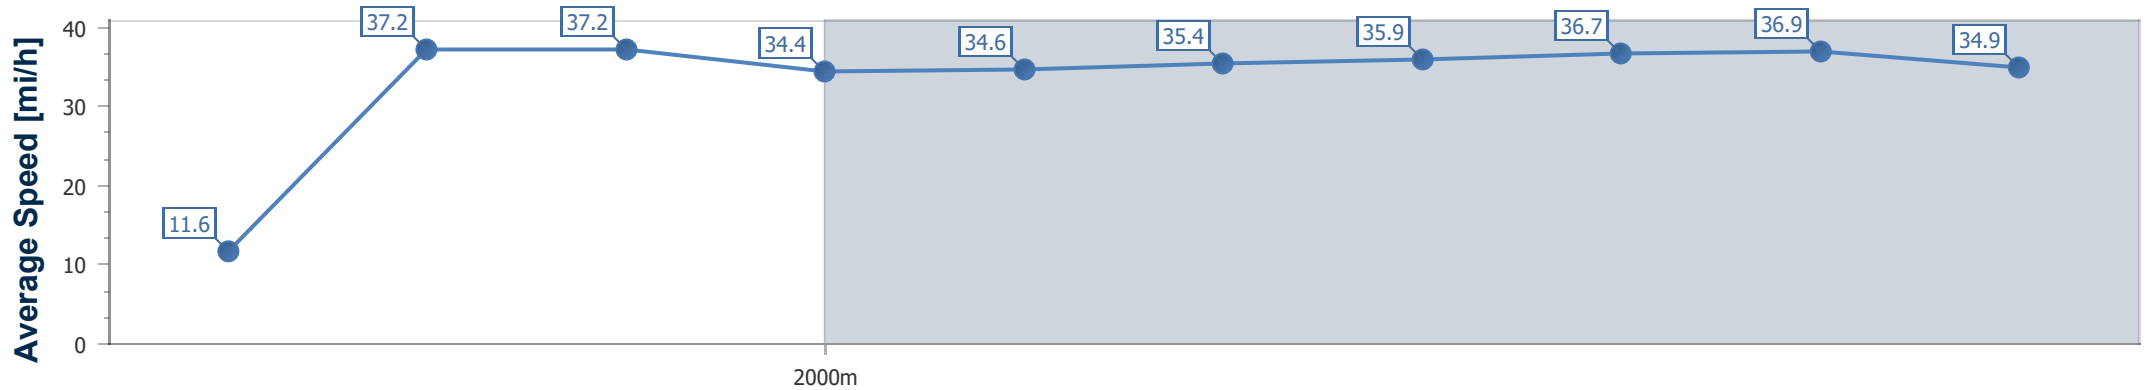

Track Rating: Firm, Weather: Showery, Rail Position: +11 yards

Distance To Go	1fur	2fur	3fur	4fur	5fur	6fur	7fur	8fur	9fur	Finish
Section Times	0:13.66 [12] (0:13.66)	0:25.77 [12] (0:12.11)	0:38.88 [13] (0:13.11)	0:52.19 [13] (0:13.31)	1:05.23 [13] (0:13.04)	1:17.65 [14] (0:12.42)	1:30.44 [13] (0:12.79)	1:42.58 [12] (0:12.14)	1:55.07 [7] (0:12.49)	2:08.10 [5] (0:13.03)
Average Speed [mi/h]	11.6	37.2	37.2	34.4	34.6	35.4	35.9	36.7	36.9	34.9
Top Speed [mi/h]	27.4	40.1	38.3	35.1	35.0	36.6	36.5	37.4	37.4	35.9