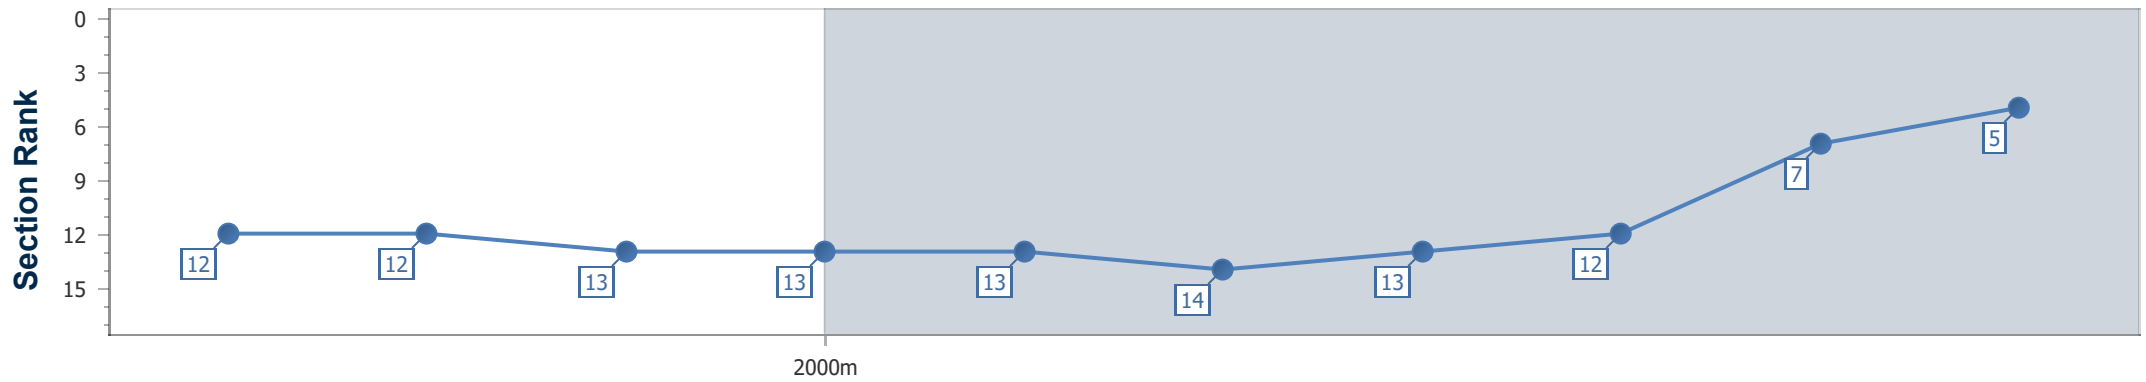

Horse Name	Riven Light
Finish Rank	6
Fastest Section Time (Section)	0:12.11 (2fur)
Top Speed [mi/h] (Section)	40.1 (2fur)
Race State	Finished

Royal Ascot Day
Race 6: Wolferton Stakes - 1M 1F 212Y
18 June 2019 - 17:36

Track Rating: Firm, Weather: Showery, Rail Position: +11 yards

Distance To Go	1fur	2fur	3fur	4fur	5fur	6fur	7fur	8fur	9fur	Finish
Section Times	0:13.66 [12] (0:13.66)	0:25.77 [12] (0:12.11)	0:38.88 [13] (0:13.11)	0:52.19 [13] (0:13.31)	1:05.23 [13] (0:13.04)	1:17.65 [14] (0:12.42)	1:30.44 [13] (0:12.79)	1:42.58 [12] (0:12.14)	1:55.07 [7] (0:12.49)	2:08.10 [5] (0:13.03)
Average Speed [mi/h]	11.6	37.2	37.2	34.4	34.6	35.4	35.9	36.7	36.9	34.9
Top Speed [mi/h]	27.4	40.1	38.3	35.1	35.0	36.6	36.5	37.4	37.4	35.9