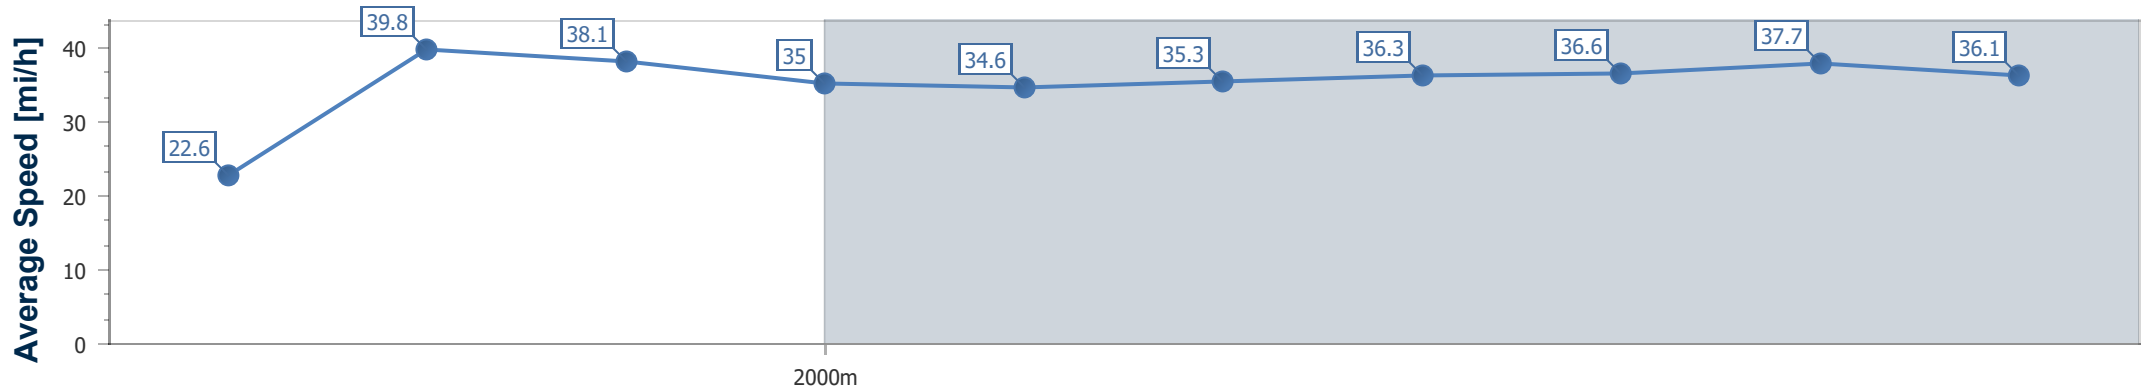

Horse Name	Addeybb
Finish Rank	1
Fastest Section Time (Section)	0:11.95 (2fur)
Top Speed [mi/h] (Section)	40.5 (2fur)
Race State	Finished

Royal Ascot Day
Race 6: Wolferton Stakes - 1M 1F 212Y
18 June 2019 - 17:36

Track Rating: Firm, Weather: Showery, Rail Position: +11 yards

Distance To Go	1fur	2fur	3fur	4fur	5fur	6fur	7fur	8fur	9fur	Finish
Section Times	0:13.62 [11] (0:13.62)	0:25.57 [11] (0:11.95)	0:38.43 [8] (0:12.86)	0:51.71 [9] (0:13.28)	1:04.74 [9] (0:13.03)	1:17.22 [9] (0:12.48)	1:29.92 [7] (0:12.70)	1:42.00 [4] (0:12.08)	1:54.10 [1] (0:12.10)	2:06.81 [1] (0:12.71)
Average Speed [mi/h]	22.6	39.8	38.1	35.0	34.6	35.3	36.3	36.6	37.7	36.1
Top Speed [mi/h]	38.6	40.5	39.0	36.3	34.9	36.2	36.5	37.6	37.8	37.2

- [ ] Ranking at each section and finish
- -.-.- No data available at this section
- NA No data available