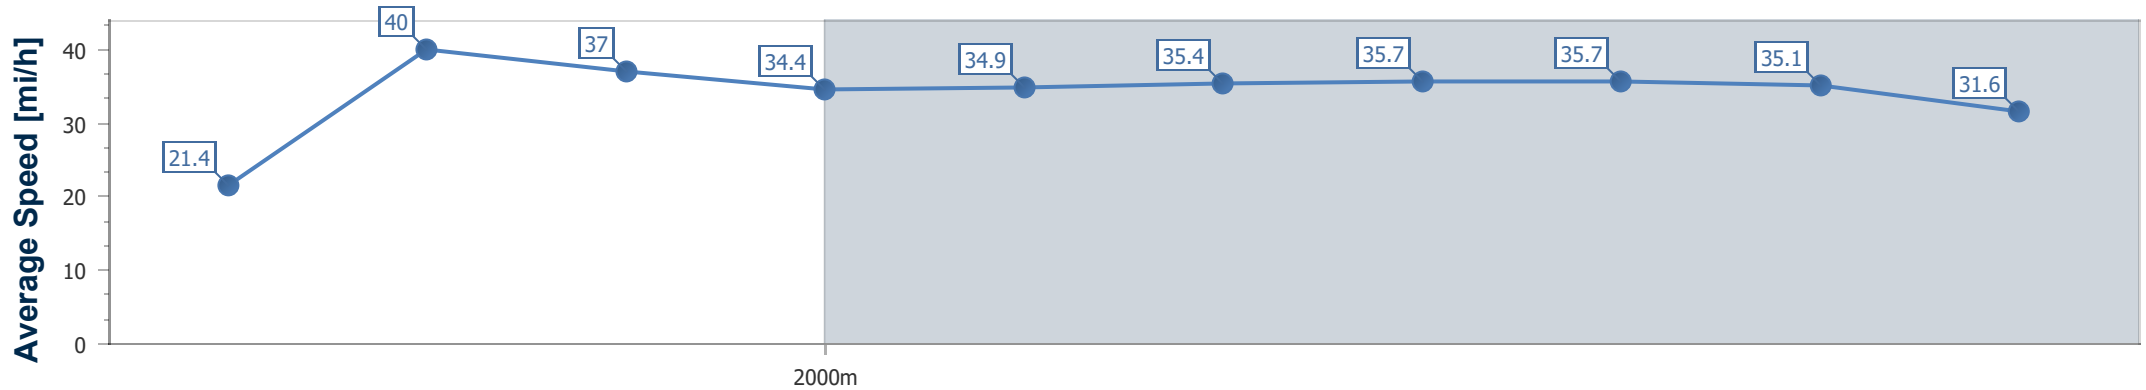

Track Rating: Firm, Weather: Showery, Rail Position: +11 yards

Distance To Go	1fur	2fur	3fur	4fur	5fur	6fur	7fur	8fur	9fur	Finish
Section Times	0:13.82 [14] (0:13.82)	0:25.80 [13] (0:11.98)	0:39.08 [15] (0:13.28)	0:52.30 [14] (0:13.22)	1:05.27 [14] (0:12.97)	1:17.64 [13] (0:12.37)	1:30.52 [14] (0:12.88)	1:42.93 [15] (0:12.41)	1:56.30 [16] (0:13.37)	2:10.66 [15] (0:14.36)
Average Speed [mi/h]	21.4	40.0	37.0	34.4	34.9	35.4	35.7	35.7	35.1	31.6
Top Speed [mi/h]	38.6	41.0	38.7	34.7	35.5	36.7	36.7	36.4	36.4	33.3