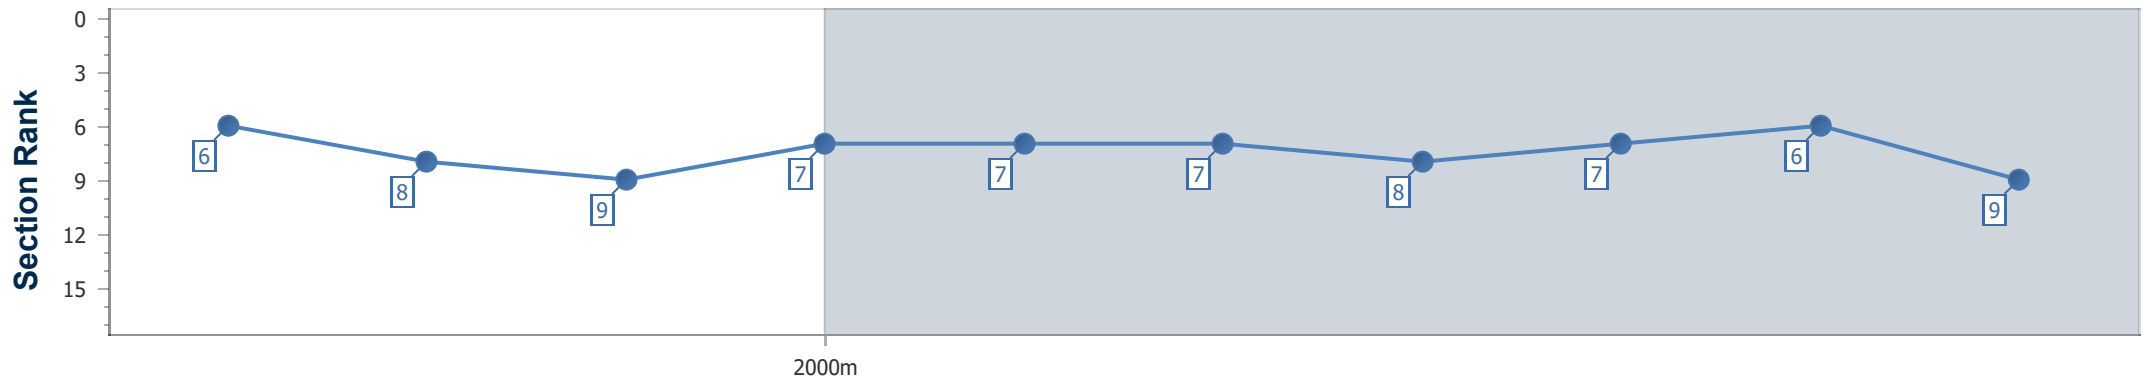

Royal Ascot Day
Race 6: Wolferton Stakes - 1M 1F 212Y
18 June 2019 - 17:36

Track Rating: Firm, Weather: Showery, Rail Position: +11 yards

Distance To Go	1fur	2fur	3fur	4fur	5fur	6fur	7fur	8fur	9fur	Finish
Section Times	0:13.34 [6] (0:13.34)	0:25.30 [8] (0:11.96)	0:38.53 [9] (0:13.23)	0:51.67 [7] (0:13.14)	1:04.64 [7] (0:12.97)	1:17.15 [7] (0:12.51)	1:30.03 [8] (0:12.88)	1:42.26 [7] (0:12.23)	1:55.01 [6] (0:12.75)	2:08.57 [9] (0:13.56)
Average Speed [mi/h]	22.5	40.7	36.8	34.5	34.8	35.4	35.7	35.9	36.4	34.1
Top Speed [mi/h]	39.7	41.8	39.0	34.7	35.3	36.1	36.1	37.1	37.1	35.2