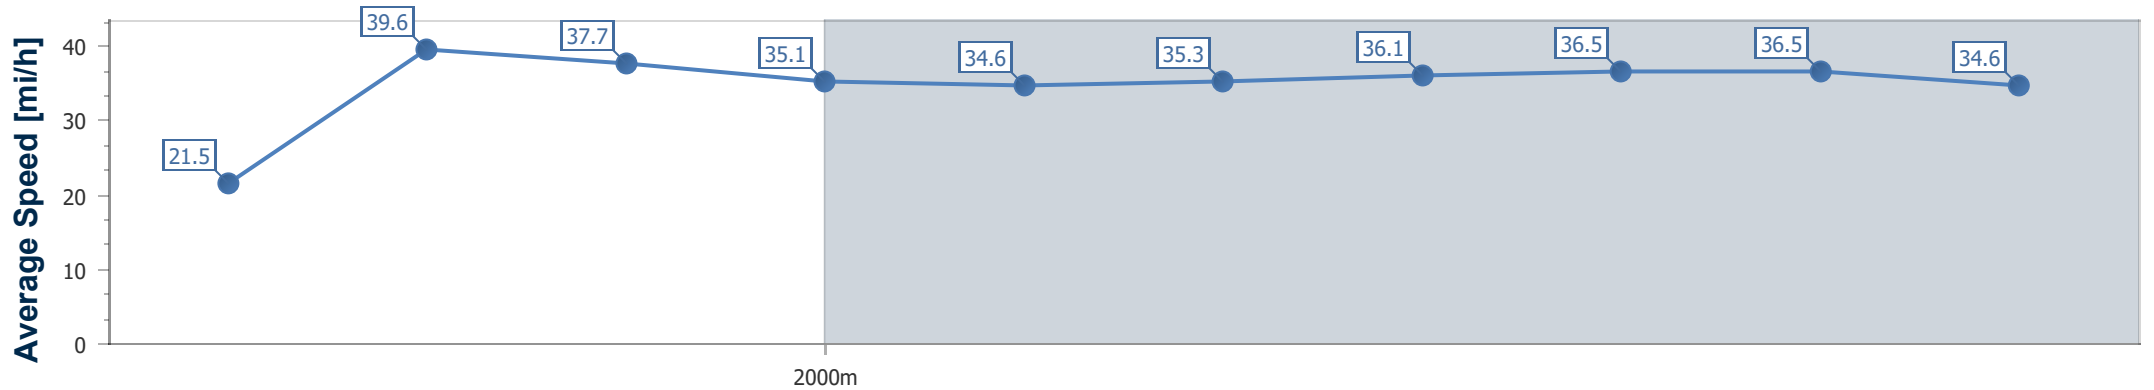

Horse Name	Mountain Hunter
Finish Rank	7
Fastest Section Time (Section)	0:12.02 (2fur)
Top Speed [mi/h] (Section)	40.1 (2fur)
Race State	Finished

Royal Ascot Day
Race 6: Wolferton Stakes - 1M 1F 212Y
18 June 2019 - 17:36

Track Rating: Firm, Weather: Showery, Rail Position: +11 yards

Distance To Go	1fur	2fur	3fur	4fur	5fur	6fur	7fur	8fur	9fur	Finish
Section Times	0:13.81 [13] (0:13.81)	0:25.83 [14] (0:12.02)	0:38.77 [11] (0:12.94)	0:51.97 [11] (0:13.20)	1:05.00 [12] (0:13.03)	1:17.47 [11] (0:12.47)	1:30.19 [10] (0:12.72)	1:42.41 [9] (0:12.22)	1:55.09 [8] (0:12.68)	2:08.17 [7] (0:13.08)
Average Speed [mi/h]	21.5	39.6	37.7	35.1	34.6	35.3	36.1	36.5	36.5	34.6
Top Speed [mi/h]	38.0	40.1	38.8	36.2	34.9	36.3	36.3	37.2	37.3	35.3