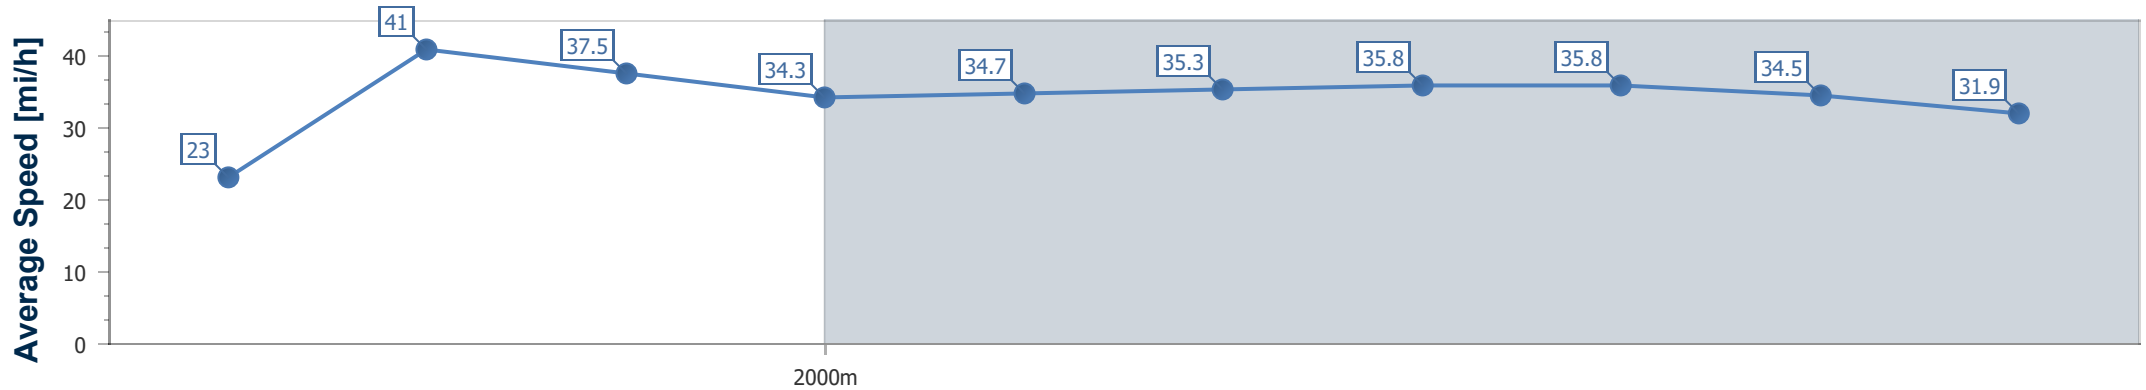

Horse Name	Willie John
Finish Rank	14
Fastest Section Time (Section)	0:11.69 (2fur)
Top Speed [mi/h] (Section)	41.4 (2fur)
Race State	Finished

Royal Ascot Day
Race 6: Wolferton Stakes - 1M 1F 212Y
18 June 2019 - 17:36

Track Rating: Firm, Weather: Showery, Rail Position: +11 yards

Distance To Go	1fur	2fur	3fur	4fur	5fur	6fur	7fur	8fur	9fur	Finish
Section Times	0:13.29 [5] (0:13.29)	0:24.98 [5] (0:11.69)	0:38.08 [5] (0:13.10)	0:51.50 [6] (0:13.42)	1:04.41 [6] (0:12.91)	1:16.96 [6] (0:12.55)	1:29.81 [6] (0:12.85)	1:42.41 [8] (0:12.60)	1:55.85 [13] (0:13.44)	2:10.40 [14] (0:14.55)
Average Speed [mi/h]	23.0	41.0	37.5	34.3	34.7	35.3	35.8	35.8	34.5	31.9
Top Speed [mi/h]	39.9	41.4	40.2	35.1	35.0	36.0	36.0	36.1	36.0	33.2