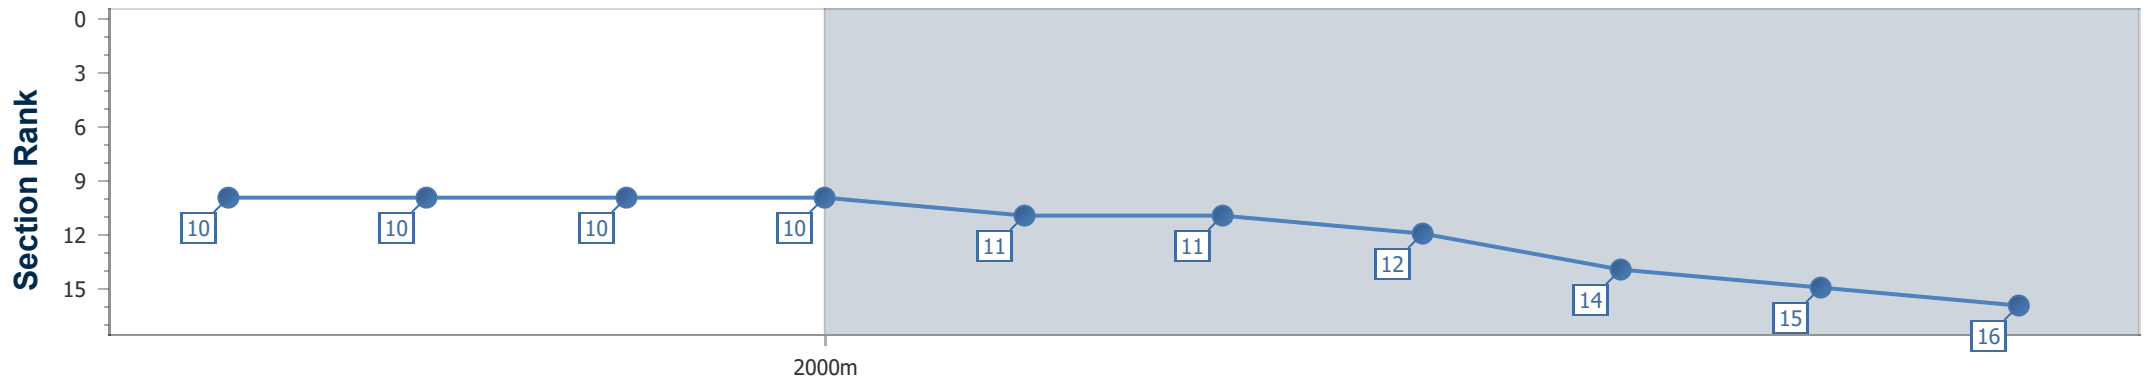

Horse Name	Dolphin Vista
Finish Rank	16
Fastest Section Time (Section)	0:11.96 (2fur)
Top Speed [mi/h] (Section)	41.1 (2fur)
Race State	Finished

Royal Ascot Day
Race 6: Wolferton Stakes - 1M 1F 212Y
18 June 2019 - 17:36

Track Rating: Firm, Weather: Showery, Rail Position: +11 yards

Distance To Go	1fur	2fur	3fur	4fur	5fur	6fur	7fur	8fur	9fur	Finish
Section Times	0:13.58 [10] (0:13.58)	0:25.54 [10] (0:11.96)	0:38.63 [10] (0:13.09)	0:51.91 [10] (0:13.28)	1:04.99 [11] (0:13.08)	1:17.47 [11] (0:12.48)	1:30.38 [12] (0:12.91)	1:42.86 [14] (0:12.48)	1:56.19 [15] (0:13.33)	2:10.86 [16] (0:14.67)
Average Speed [mi/h]	18.2	39.6	37.3	34.4	34.5	35.3	35.6	35.9	35.0	31.6
Top Speed [mi/h]	36.8	41.1	38.8	34.9	34.9	36.3	36.2	36.3	36.3	33.4

- [ ] Ranking at each section and finish
- -.-.- No data available at this section
- NA No data available