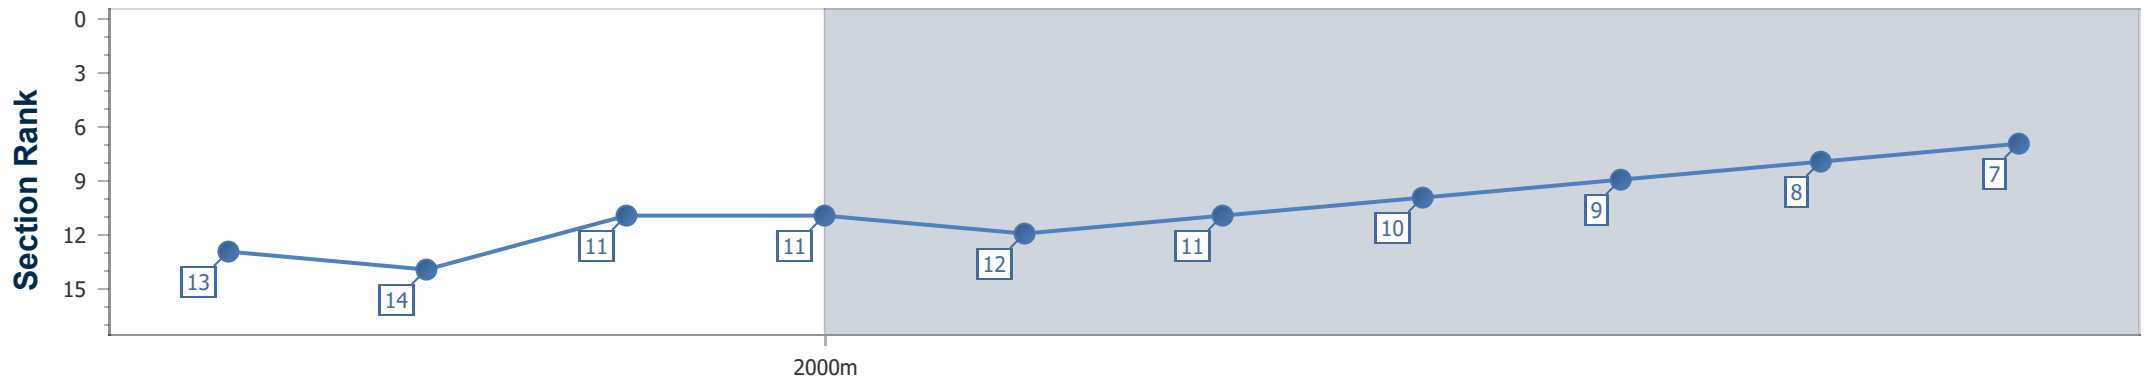

Horse Name	Mountain Hunter
Finish Rank	7
Fastest Section Time (Section)	0:12.02 (2fur)
Top Speed [mi/h] (Section)	40.1 (2fur)
Race State	Finished

Royal Ascot Day
Race 6: Wolferton Stakes - 1M 1F 212Y
18 June 2019 - 17:36

Track Rating: Firm, Weather: Showery, Rail Position: +11 yards

Distance To Go	1fur	2fur	3fur	4fur	5fur	6fur	7fur	8fur	9fur	Finish
Section Times	0:13.81 [13] (0:13.81)	0:25.83 [14] (0:12.02)	0:38.77 [11] (0:12.94)	0:51.97 [11] (0:13.20)	1:05.00 [12] (0:13.03)	1:17.47 [11] (0:12.47)	1:30.19 [10] (0:12.72)	1:42.41 [9] (0:12.22)	1:55.09 [8] (0:12.68)	2:08.17 [7] (0:13.08)
Average Speed [mi/h]	21.5	39.6	37.7	35.1	34.6	35.3	36.1	36.5	36.5	34.6
Top Speed [mi/h]	38.0	40.1	38.8	36.2	34.9	36.3	36.3	37.2	37.3	35.3