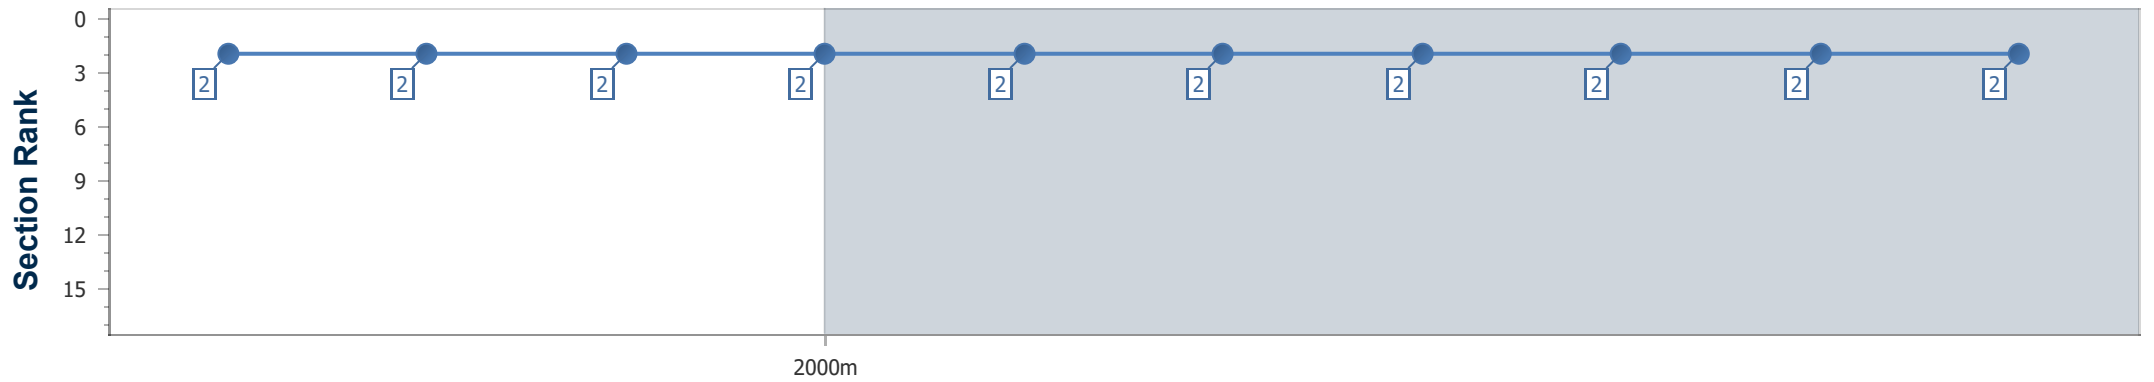

Royal Ascot Day
Race 6: Wolferton Stakes - 1M 1F 212Y
18 June 2019 - 17:36

Track Rating: Firm, Weather: Showery, Rail Position: +11 yards

Distance To Go	1fur	2fur	3fur	4fur	5fur	6fur	7fur	8fur	9fur	Finish
Section Times	0:13.03 [2] (0:13.03)	0:24.56 [2] (0:11.53)	0:37.65 [2] (0:13.09)	0:50.94 [2] (0:13.29)	1:03.82 [2] (0:12.88)	1:16.44 [2] (0:12.62)	1:29.36 [2] (0:12.92)	1:41.53 [2] (0:12.17)	1:54.15 [2] (0:12.62)	2:07.37 [2] (0:13.22)
Average Speed [mi/h]	22.4	41.7	37.7	34.5	34.7	35.3	35.7	36.0	36.7	34.5
Top Speed [mi/h]	40.0	42.4	40.7	35.3	34.9	35.6	36.0	37.3	37.4	35.6