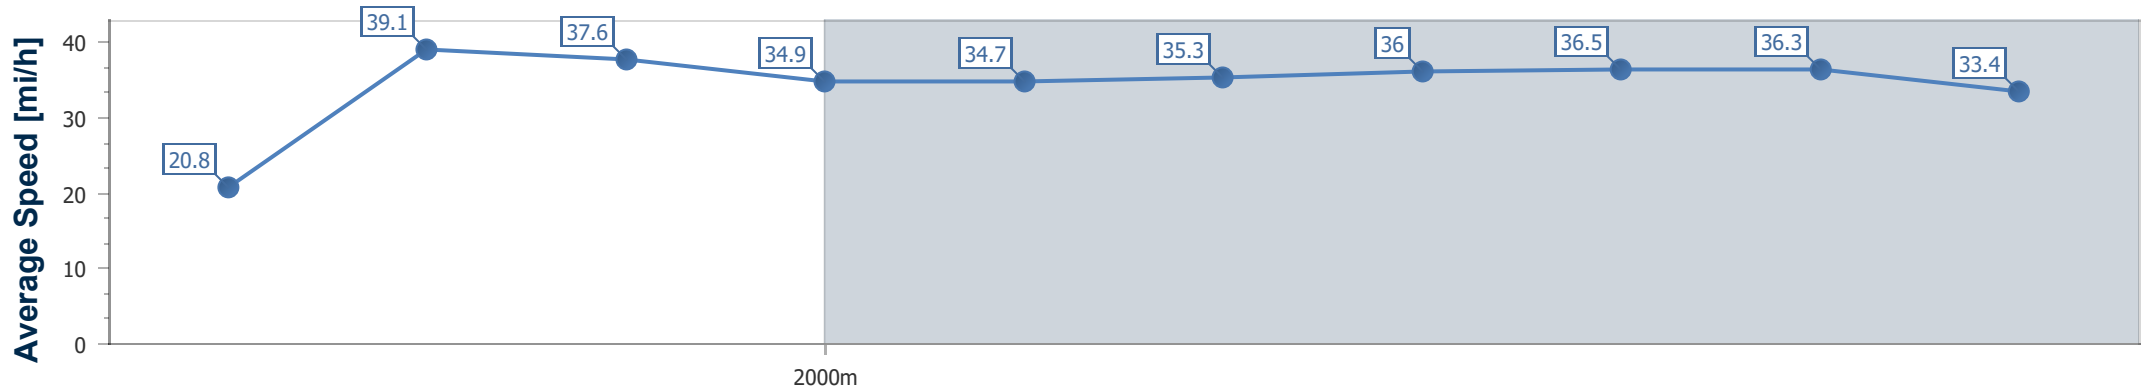

Horse Name	First Nation
Finish Rank	13
Fastest Section Time (Section)	0:12.24 (2fur)
Top Speed [mi/h] (Section)	39.9 (2fur)
Race State	Finished

Royal Ascot Day
Race 6: Wolferton Stakes - 1M 1F 212Y
18 June 2019 - 17:36

Track Rating: Firm, Weather: Showery, Rail Position: +11 yards

Distance To Go	1fur	2fur	3fur	4fur	5fur	6fur	7fur	8fur	9fur	Finish
Section Times	0:14.06 [16] (0:14.06)	0:26.30 [16] (0:12.24)	0:39.18 [16] (0:12.88)	0:52.45 [16] (0:13.27)	1:05.51 [16] (0:13.06)	1:17.88 [16] (0:12.37)	1:30.72 [16] (0:12.84)	1:43.03 [16] (0:12.31)	1:55.74 [12] (0:12.71)	2:10.27 [13] (0:14.53)
Average Speed [mi/h]	20.8	39.1	37.6	34.9	34.7	35.3	36.0	36.5	36.3	33.4
Top Speed [mi/h]	38.0	39.9	37.9	36.3	35.1	36.9	36.9	37.0	37.0	35.3

- [ ] Ranking at each section and finish
- -.-.- No data available at this section
- NA No data available