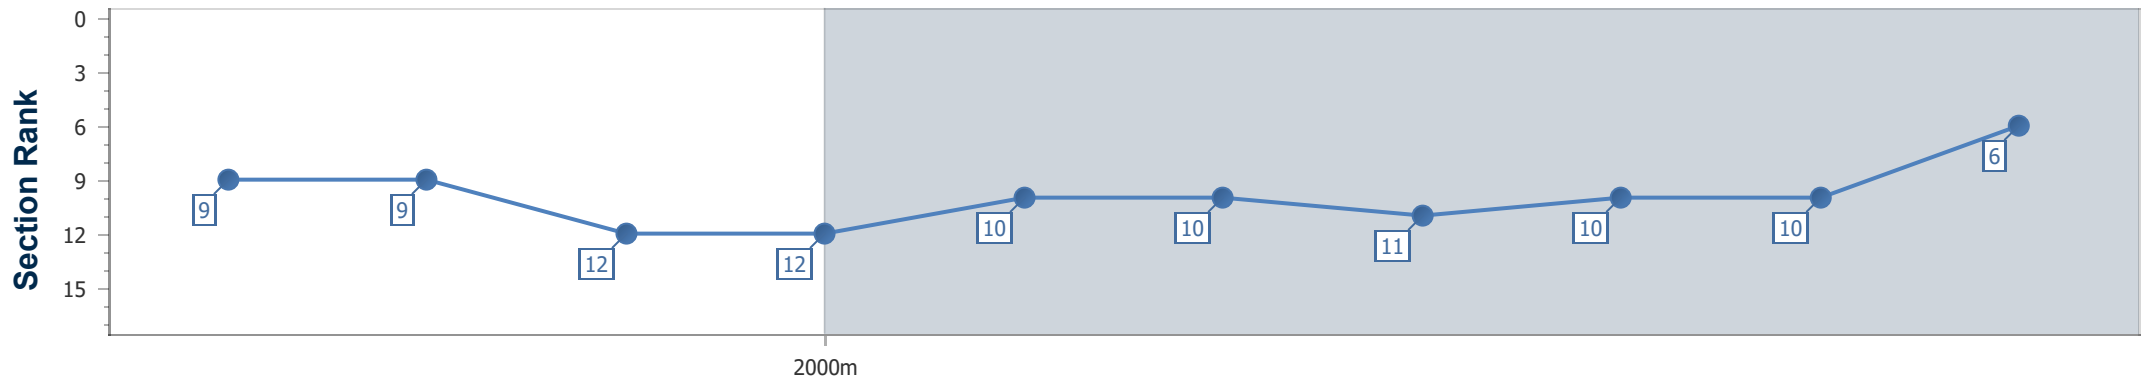

Royal Ascot Day
Race 6: Wolferton Stakes - 1M 1F 212Y
18 June 2019 - 17:36

Track Rating: Firm, Weather: Showery, Rail Position: +11 yards

Distance To Go	1fur	2fur	3fur	4fur	5fur	6fur	7fur	8fur	9fur	Finish
Section Times	0:13.56 [9] (0:13.56)	0:25.49 [9] (0:11.93)	0:38.80 [12] (0:13.31)	0:52.00 [12] (0:13.20)	1:04.95 [10] (0:12.95)	1:17.41 [10] (0:12.46)	1:30.30 [11] (0:12.89)	1:42.49 [10] (0:12.19)	1:55.14 [10] (0:12.65)	2:08.11 [6] (0:12.97)
Average Speed [mi/h]	22.2	40.1	36.7	34.4	34.9	35.4	35.7	35.9	36.5	34.8
Top Speed [mi/h]	38.8	41.1	38.8	34.8	35.4	36.4	36.4	37.1	37.2	35.4