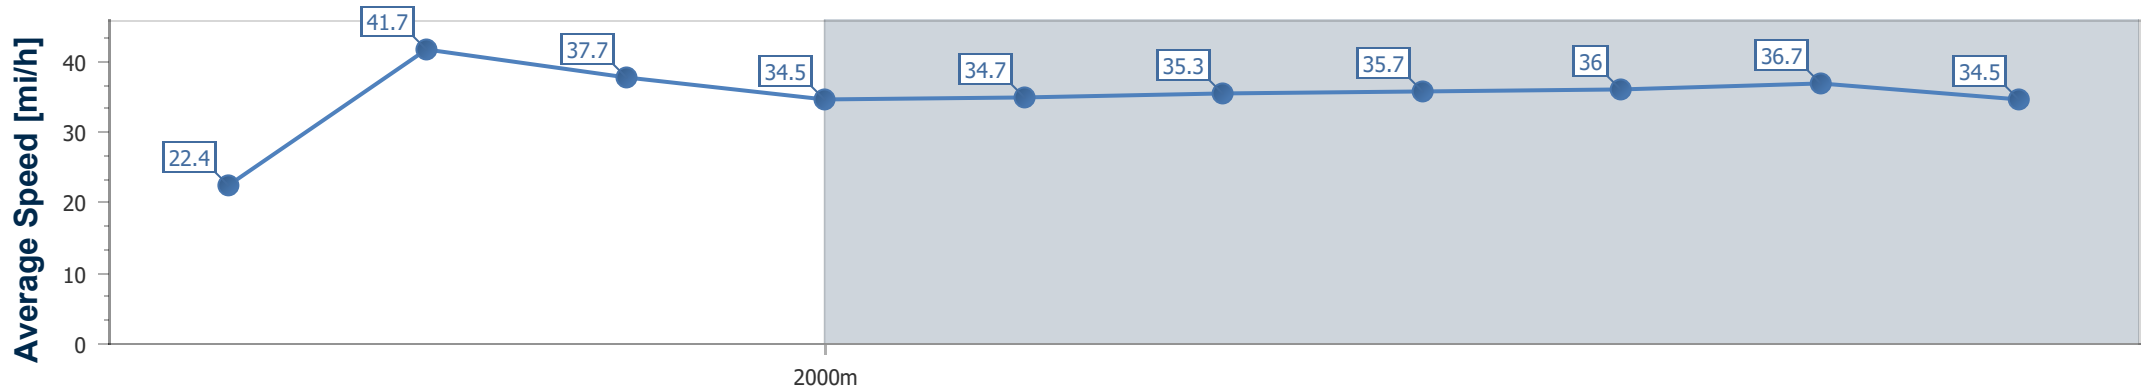

Royal Ascot Day
Race 6: Wolferton Stakes - 1M 1F 212Y
18 June 2019 - 17:36

Track Rating: Firm, Weather: Showery, Rail Position: +11 yards

Distance To Go	1fur	2fur	3fur	4fur	5fur	6fur	7fur	8fur	9fur	Finish
Section Times	0:13.03 [2] (0:13.03)	0:24.56 [2] (0:11.53)	0:37.65 [2] (0:13.09)	0:50.94 [2] (0:13.29)	1:03.82 [2] (0:12.88)	1:16.44 [2] (0:12.62)	1:29.36 [2] (0:12.92)	1:41.53 [2] (0:12.17)	1:54.15 [2] (0:12.62)	2:07.37 [2] (0:13.22)
Average Speed [mi/h]	22.4	41.7	37.7	34.5	34.7	35.3	35.7	36.0	36.7	34.5
Top Speed [mi/h]	40.0	42.4	40.7	35.3	34.9	35.6	36.0	37.3	37.4	35.6