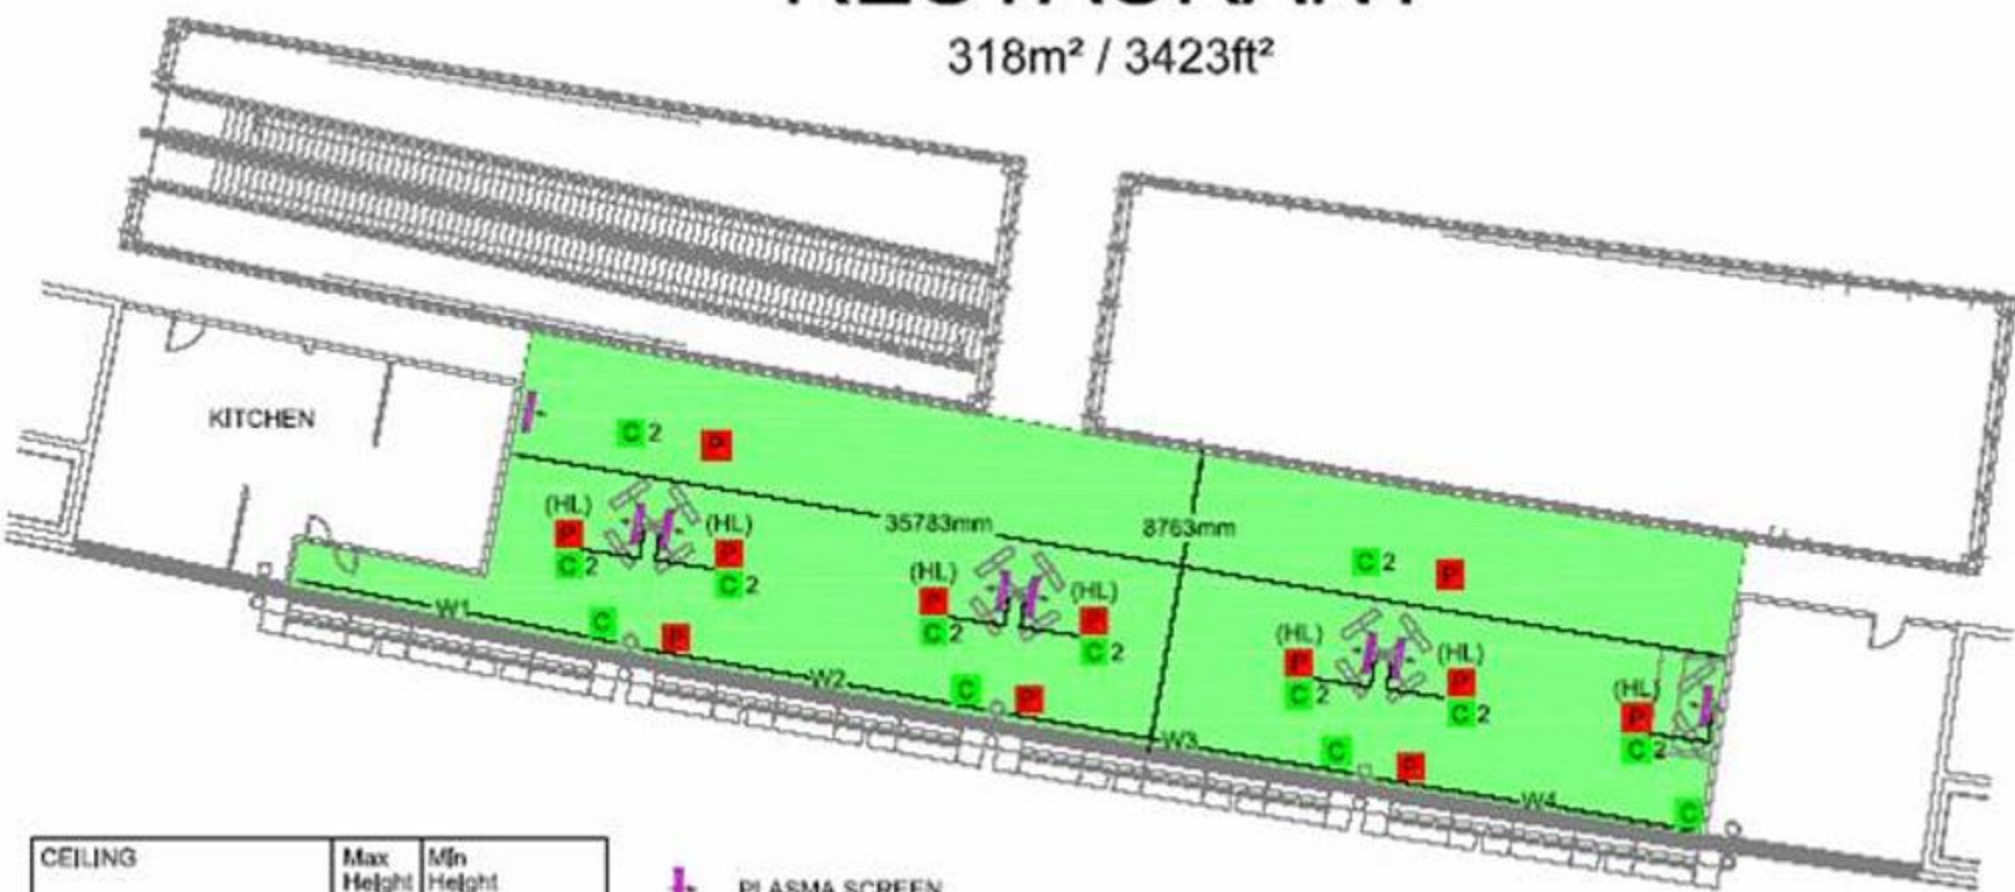

HORSEWALK RESTAURANT

318m² / 3423ft²

CEILING	Max Height (mm)	Mfn Height (mm)
HORSEWALK	8000	8000 - Approx.

WINDOWS	BLACKOUT BLINDS	SIZE (mm)	
		Width	Height
W1	No	9900	8000 - Approx.
W2	No	10700	8000 - Approx.
W3	No	10700	8000 - Approx.
W4	No	9900	8000 - Approx.

-  PLASMA SCREEN
-  POWER OUTLET
-  COMMS OUTLET - VOICE OR DATA
-  (HL) OUTLET AT HIGH LEVEL (WHERE NOT INDICATED OUTLET AT LOW LEVEL)

NOTE:
THIS IS A OPEN PLAN AREA AND NOT SUITABLE FOR CONFERENCE USE.