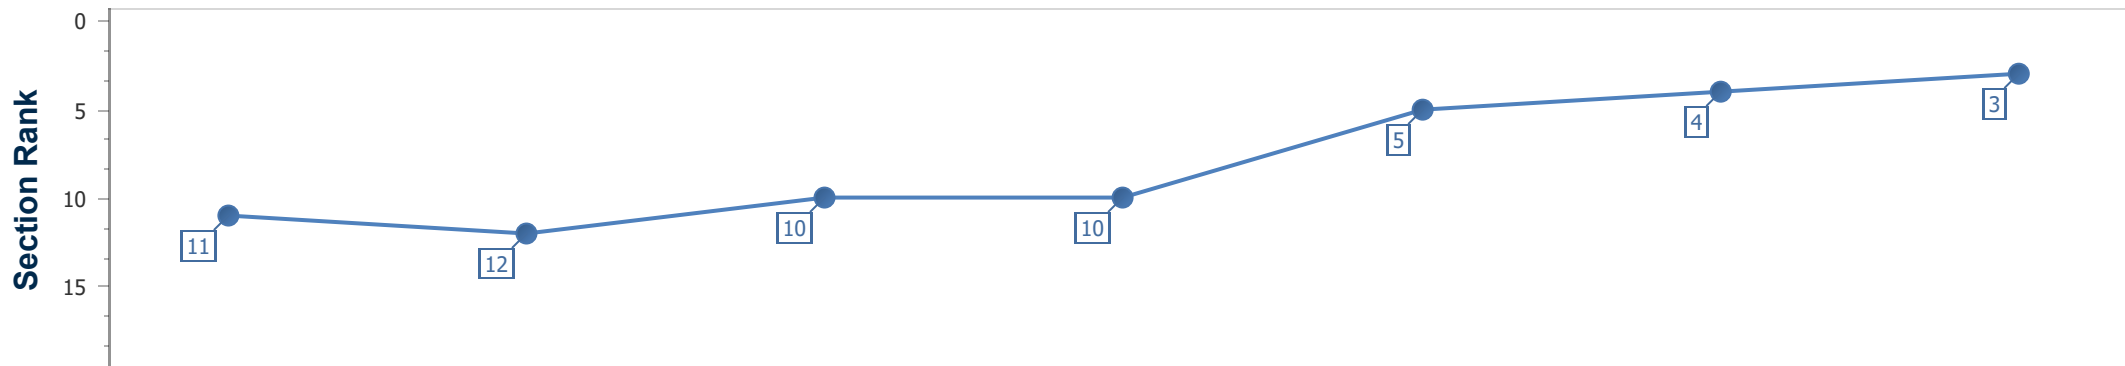

Horse Name	Angel's Hideaway
Finish Rank	3
Fastest Section Time (Section)	0:11.18 (4fur)
Top Speed [mi/h] (Section)	40.5 (4fur)
Race State	Finished

Royal Ascot Day
Race 2: Jersey Stakes - 6F 220Y
22 June 2019 - 15:08
Track Rating: Firm, Weather: Fine, Rail Position: True

Distance To Go	1fur	2fur	3fur	4fur	5fur	6fur	Finish						
Section Times	0:15.03 [11] (0:15.03)	0:26.60 [12] (0:11.57)	0:37.87 [10] (0:11.27)	0:49.05 [10] (0:11.18)	1:00.32 [5] (0:11.27)	1:12.48 [4] (0:12.16)	1:24.92 [3] (0:12.44)						
Average Speed [mi/h]	25.1	39.9	40.1	40.3	40.1	37.4	36.0						
Top Speed [mi/h]	40.2	40.4	40.4	40.5	40.3	39.6	36.4						

- [ ] Ranking at each section and finish
- -.-.- No data available at this section
- NA No data available