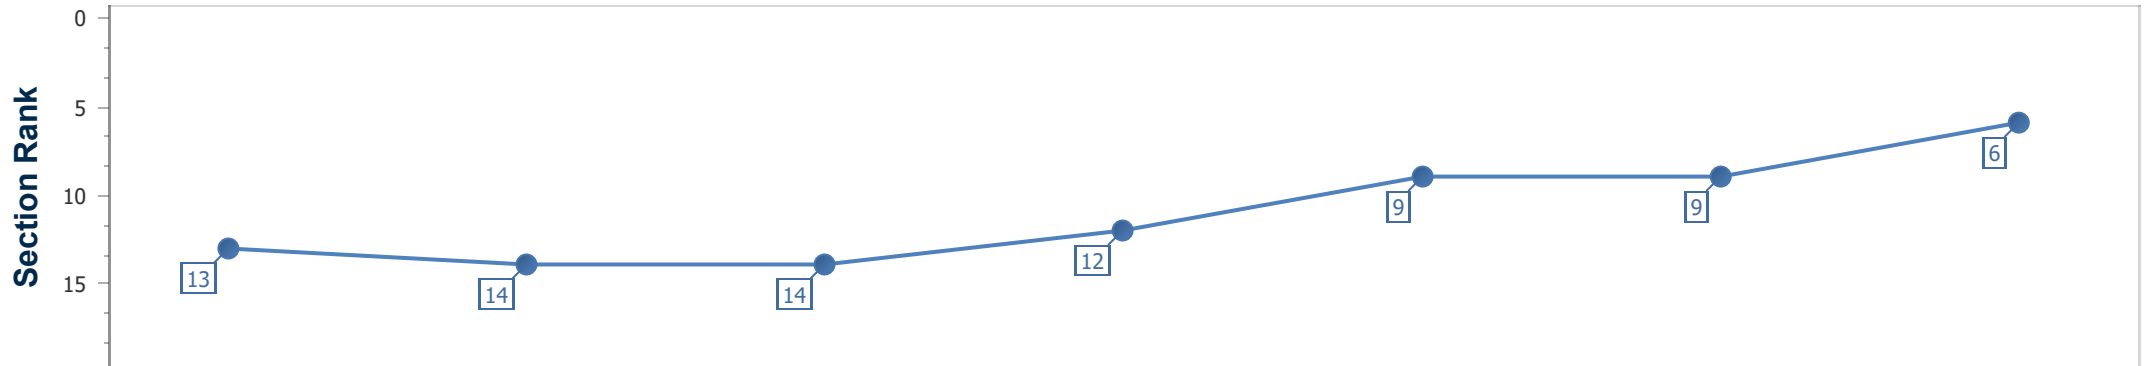

Horse Name	Momkin
Finish Rank	6
Fastest Section Time (Section)	0:11.11 (4fur)
Top Speed [mi/h] (Section)	41.0 (5fur)
Race State	Finished

Royal Ascot Day
Race 2: Jersey Stakes - 6F 220Y
22 June 2019 - 15:08
Track Rating: Firm, Weather: Fine, Rail Position: True

Distance To Go	1fur	2fur	3fur	4fur	5fur	6fur	Finish
Section Times	0:15.13 [13] (0:15.13)	0:26.68 [14] (0:11.55)	0:38.01 [14] (0:11.33)	0:49.12 [12] (0:11.11)	1:00.43 [9] (0:11.31)	1:12.59 [9] (0:12.16)	1:25.30 [6] (0:12.71)
Average Speed [mi/h]	25.1	39.5	39.9	40.4	40.3	37.5	35.1
Top Speed [mi/h]	38.9	40.1	40.2	40.9	41.0	38.9	35.9

- [ ] Ranking at each section and finish
- -.-.- No data available at this section
- NA No data available