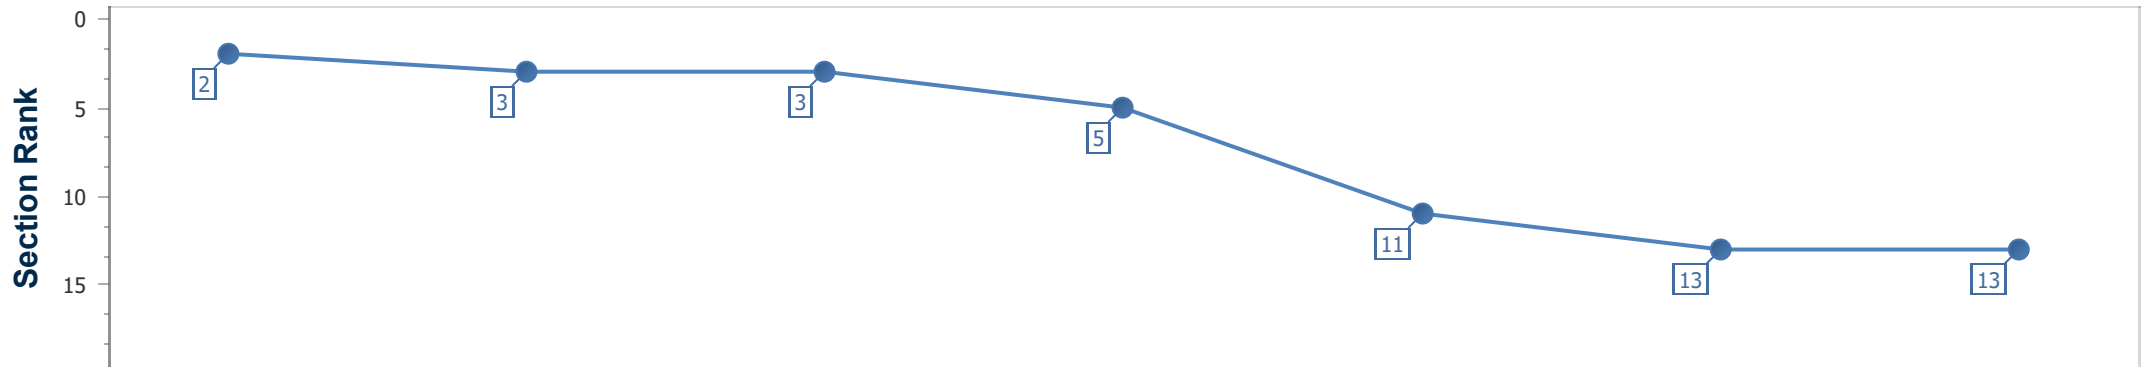

Horse Name	Bye Bye Hong Kong
Finish Rank	13
Fastest Section Time (Section)	0:11.28 (3fur)
Top Speed [mi/h] (Section)	40.4 (3fur)
Race State	Finished

Royal Ascot Day
Race 2: Jersey Stakes - 6F 220Y
22 June 2019 - 15:08
Track Rating: Firm, Weather: Fine, Rail Position: True

Distance To Go	1fur	2fur	3fur	4fur	5fur	6fur	Finish
Section Times	0:14.74 [2] (0:14.74)	0:26.31 [3] (0:11.57)	0:37.59 [3] (0:11.28)	0:48.87 [5] (0:11.28)	1:00.49 [11] (0:11.62)	1:13.21 [13] (0:12.72)	1:26.52 [13] (0:13.31)
Average Speed [mi/h]	25.5	39.7	40.1	40.0	39.4	35.8	33.8
Top Speed [mi/h]	39.6	39.9	40.4	40.4	39.9	38.0	34.4

- [ ] Ranking at each section and finish
- -.-.- No data available at this section
- NA No data available