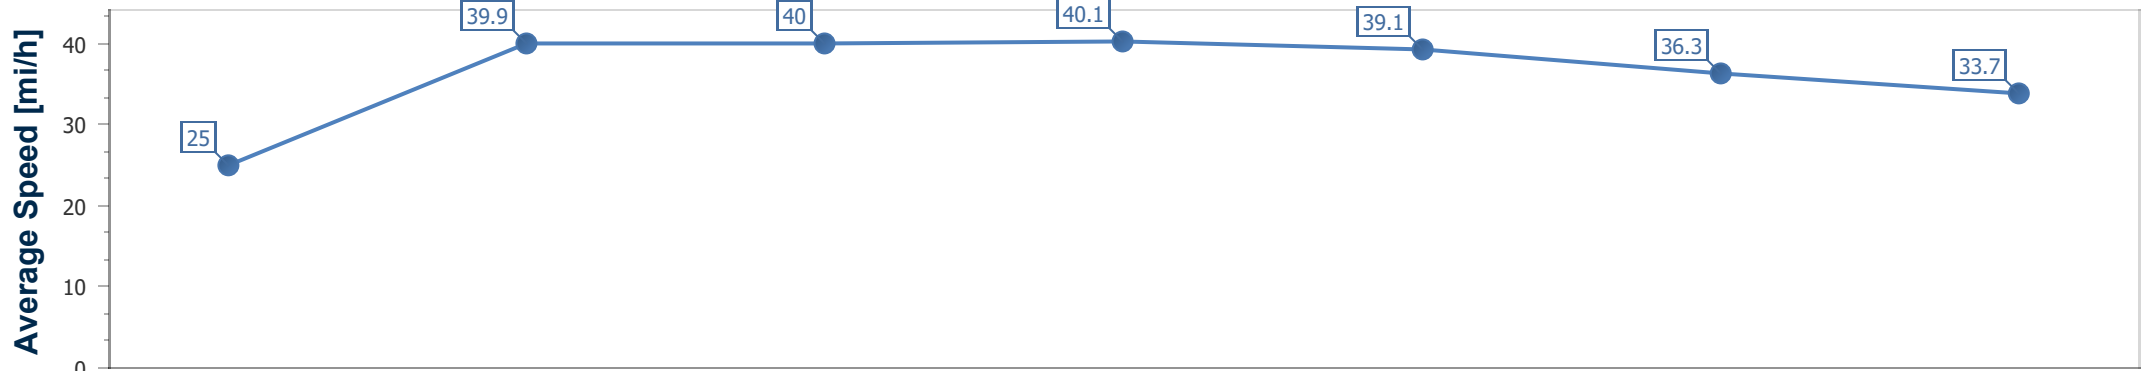

Horse Name	No Nonsense
Finish Rank	14
Fastest Section Time (Section)	0:11.25 (4fur)
Top Speed [mi/h] (Section)	40.5 (4fur)
Race State	Finished

Royal Ascot Day
Race 2: Jersey Stakes - 6F 220Y
22 June 2019 - 15:08
Track Rating: Firm, Weather: Fine, Rail Position: True

Distance To Go	1fur	2fur	3fur	4fur	5fur	6fur	Finish
Section Times	0:15.06 [12] (0:15.06)	0:26.58 [11] (0:11.52)	0:37.89 [12] (0:11.31)	0:49.14 [13] (0:11.25)	1:00.86 [16] (0:11.72)	1:13.38 [14] (0:12.52)	1:26.81 [14] (0:13.43)
Average Speed [mi/h]	25.0	39.9	40.0	40.1	39.1	36.3	33.7
Top Speed [mi/h]	39.0	40.5	40.4	40.5	40.3	37.5	34.7

- [ ] Ranking at each section and finish
- -.-.- No data available at this section
- NA No data available