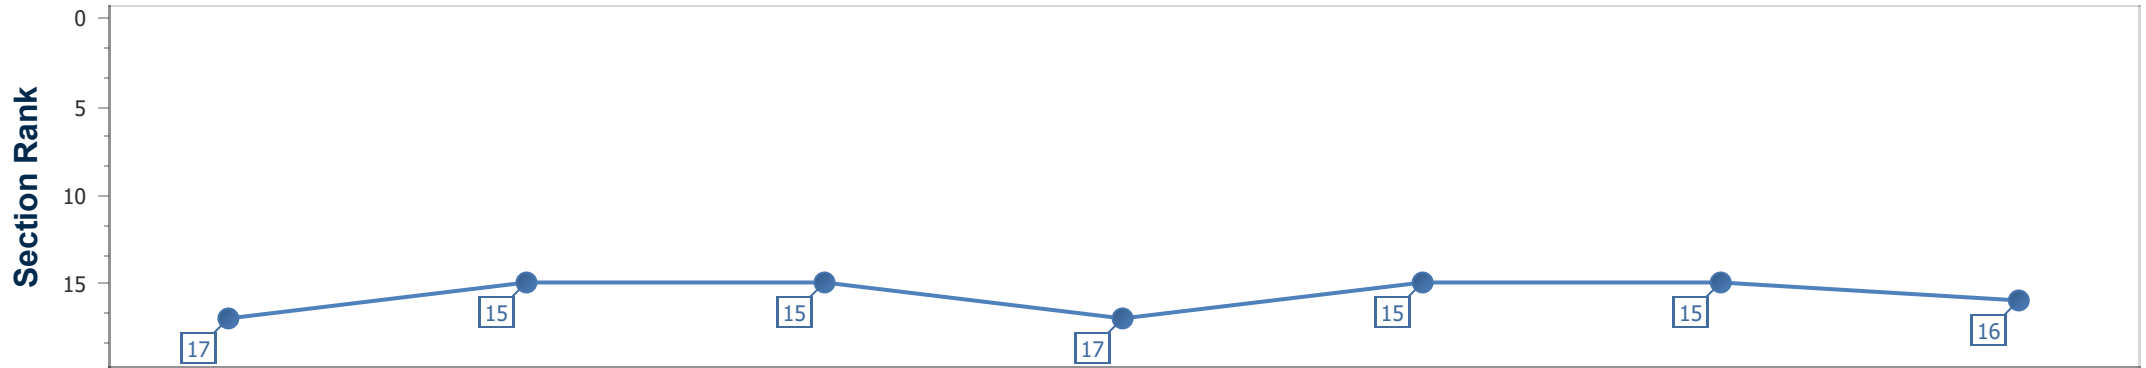

Horse Name	Fire Fly
Finish Rank	16
Fastest Section Time (Section)	0:11.25 (4fur)
Top Speed [mi/h] (Section)	40.9 (3fur)
Race State	Finished

Royal Ascot Day
Race 2: Jersey Stakes - 6F 220Y
22 June 2019 - 15:08
Track Rating: Firm, Weather: Fine, Rail Position: True

Distance To Go	1fur	2fur	3fur	4fur	5fur	6fur	Finish
Section Times	0:15.30 [17] (0:15.30)	0:26.80 [15] (0:11.50)	0:38.10 [15] (0:11.30)	0:49.35 [17] (0:11.25)	1:00.86 [15] (0:11.51)	1:13.45 [15] (0:12.59)	1:27.34 [16] (0:13.89)
Average Speed [mi/h]	24.7	39.8	40.0	40.2	39.7	36.3	33.0
Top Speed [mi/h]	38.8	40.4	40.9	40.9	40.4	38.3	34.5

- [ ] Ranking at each section and finish
- -.-.- No data available at this section
- NA No data available