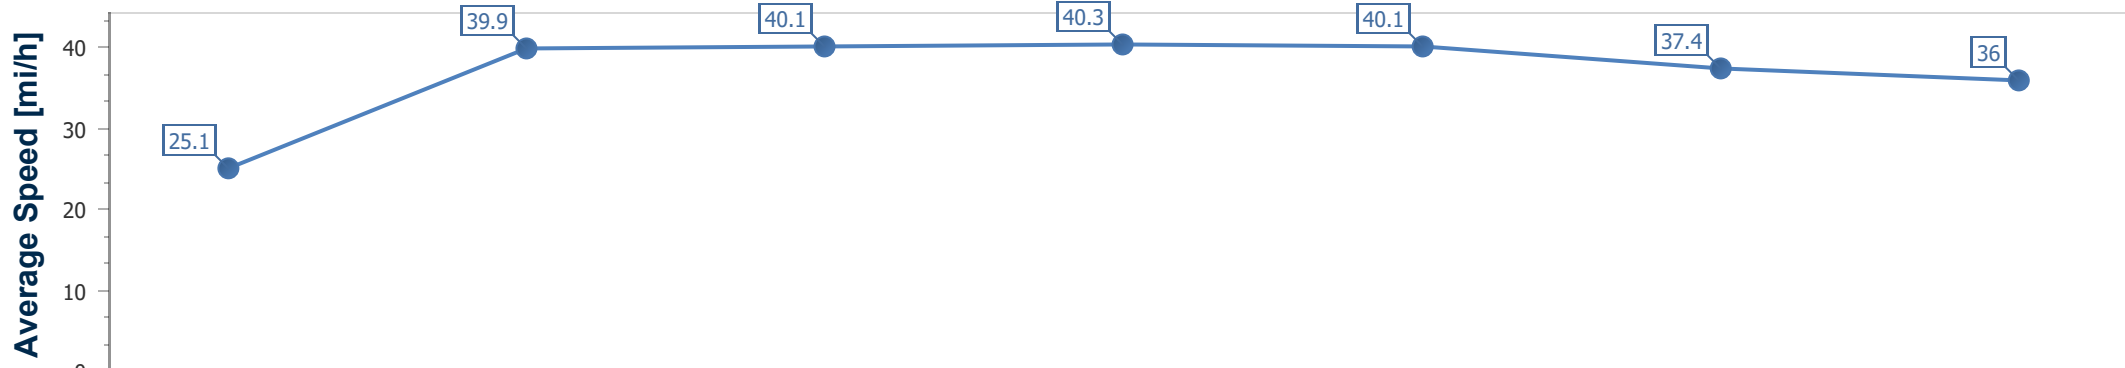

Horse Name	Angel's Hideaway
Finish Rank	3
Fastest Section Time (Section)	0:11.18 (4fur)
Top Speed [mi/h] (Section)	40.5 (4fur)
Race State	Finished

Royal Ascot Day
Race 2: Jersey Stakes - 6F 220Y
22 June 2019 - 15:08
Track Rating: Firm, Weather: Fine, Rail Position: True

Distance To Go	1fur	2fur	3fur	4fur	5fur	6fur	Finish						
Section Times	0:15.03 [11] (0:15.03)	0:26.60 [12] (0:11.57)	0:37.87 [10] (0:11.27)	0:49.05 [10] (0:11.18)	1:00.32 [5] (0:11.27)	1:12.48 [4] (0:12.16)	1:24.92 [3] (0:12.44)						
Average Speed [mi/h]	25.1	39.9	40.1	40.3	40.1	37.4	36.0						
Top Speed [mi/h]	40.2	40.4	40.4	40.5	40.3	39.6	36.4						

- [ ] Ranking at each section and finish
- -.-.- No data available at this section
- NA No data available