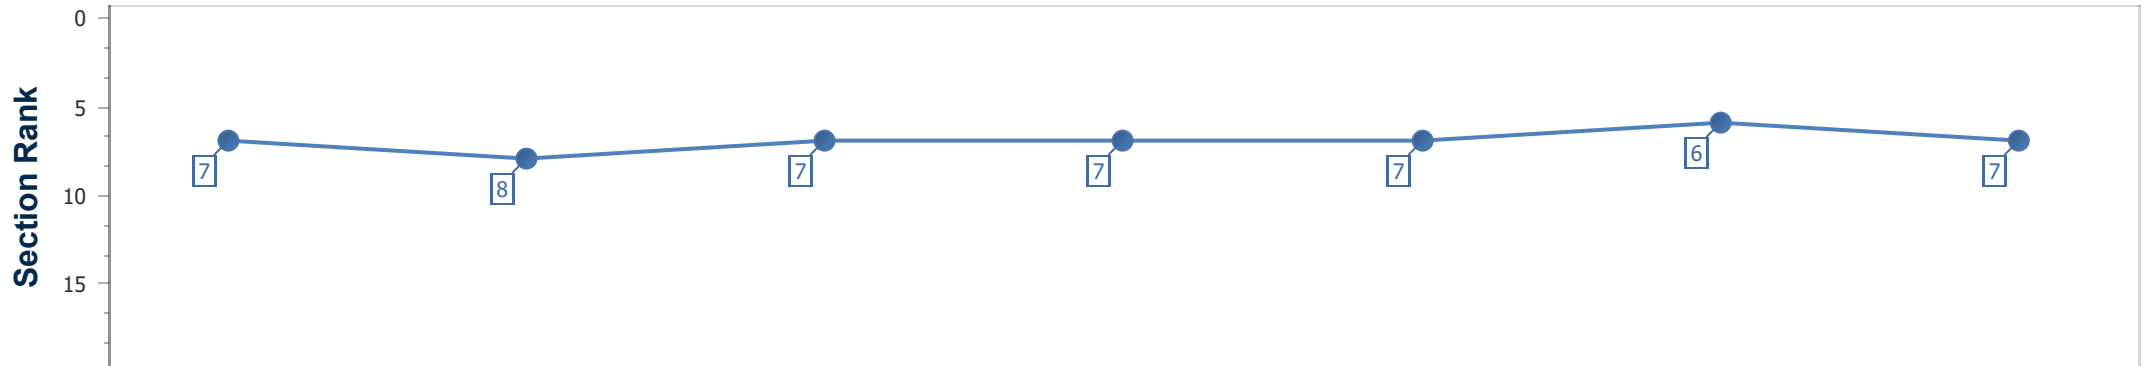

Horse Name	Happy Power
Finish Rank	7
Fastest Section Time (Section)	0:11.22 (4fur)
Top Speed [mi/h] (Section)	41.0 (2fur)
Race State	Finished

Royal Ascot Day
Race 2: Jersey Stakes - 6F 220Y
22 June 2019 - 15:08
Track Rating: Firm, Weather: Fine, Rail Position: True

Distance To Go	1fur	2fur	3fur	4fur	5fur	6fur	Finish
Section Times	0:14.95 [7] (0:14.95)	0:26.43 [8] (0:11.48)	0:37.71 [7] (0:11.28)	0:48.93 [7] (0:11.22)	1:00.35 [7] (0:11.42)	1:12.49 [6] (0:12.14)	1:25.45 [7] (0:12.96)
Average Speed [mi/h]	25.2	40.4	40.1	40.1	39.7	37.4	34.9
Top Speed [mi/h]	41.0	41.0	40.5	40.5	40.4	38.5	36.3

- [ ] Ranking at each section and finish
- -.-.- No data available at this section
- NA No data available