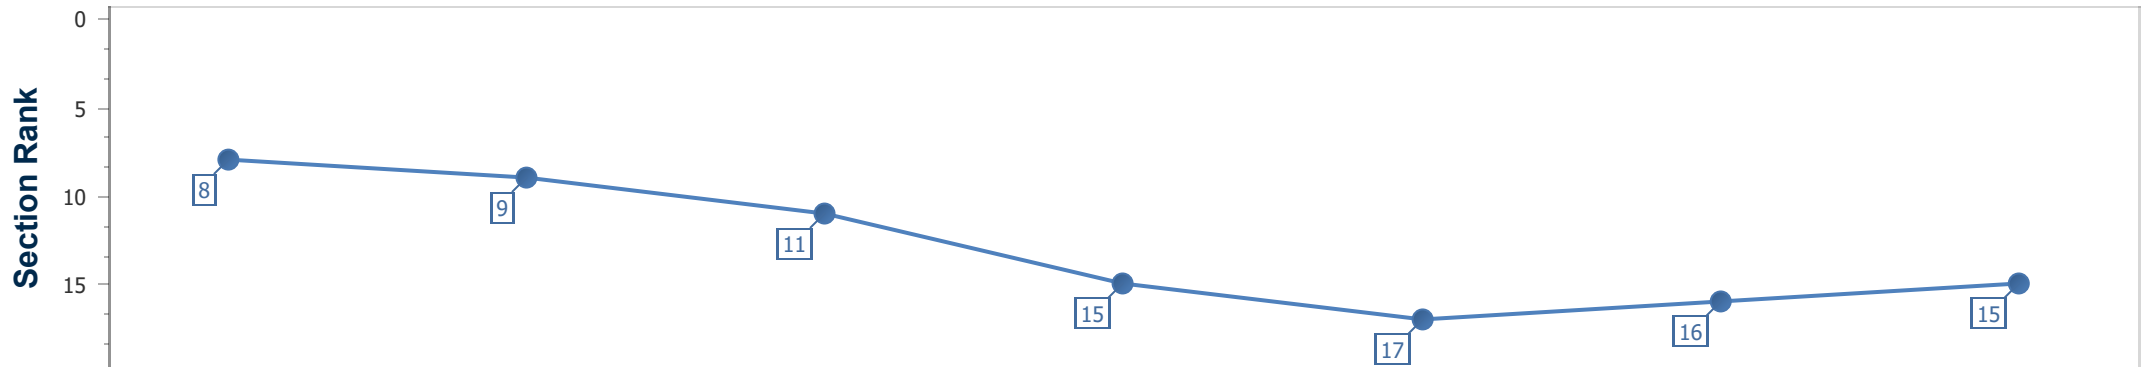

Horse Name	On A Session
Finish Rank	15
Fastest Section Time (Section)	0:11.39 (3fur)
Top Speed [mi/h] (Section)	40.2 (3fur)
Race State	Finished

Royal Ascot Day
Race 2: Jersey Stakes - 6F 220Y
22 June 2019 - 15:08
Track Rating: Firm, Weather: Fine, Rail Position: True

Distance To Go	1fur	2fur	3fur	4fur	5fur	6fur	Finish
Section Times	0:14.95 [8] (0:14.95)	0:26.49 [9] (0:11.54)	0:37.88 [11] (0:11.39)	0:49.29 [15] (0:11.41)	1:00.93 [17] (0:11.64)	1:13.54 [16] (0:12.61)	1:27.06 [15] (0:13.52)
Average Speed [mi/h]	25.2	39.8	39.8	39.7	38.9	36.3	33.5
Top Speed [mi/h]	39.1	40.1	40.2	40.2	39.4	37.9	34.4

- [ ] Ranking at each section and finish
- -.-.- No data available at this section
- NA No data available