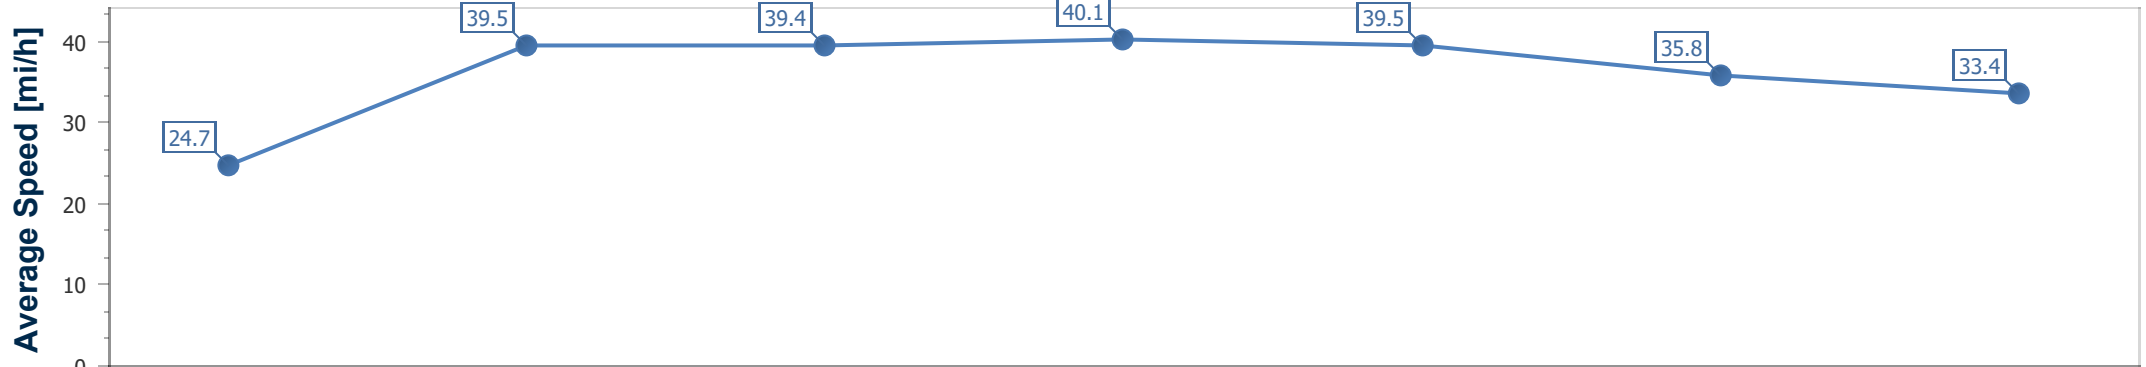

Horse Name	Air Hair Lair
Finish Rank	17
Fastest Section Time (Section)	0:11.20 (4fur)
Top Speed [mi/h] (Section)	40.4 (5fur)
Race State	Finished

Royal Ascot Day
Race 2: Jersey Stakes - 6F 220Y
22 June 2019 - 15:08
Track Rating: Firm, Weather: Fine, Rail Position: True

Distance To Go	1fur	2fur	3fur	4fur	5fur	6fur	Finish
Section Times	0:15.29 [15] (0:15.29)	0:26.96 [18] (0:11.67)	0:38.44 [18] (0:11.48)	0:49.64 [18] (0:11.20)	1:01.22 [18] (0:11.58)	1:13.92 [18] (0:12.70)	1:27.45 [17] (0:13.53)
Average Speed [mi/h]	24.7	39.5	39.4	40.1	39.5	35.8	33.4
Top Speed [mi/h]	39.6	40.1	39.6	40.3	40.4	37.5	34.5

- [ ] Ranking at each section and finish
- -.-.- No data available at this section
- NA No data available