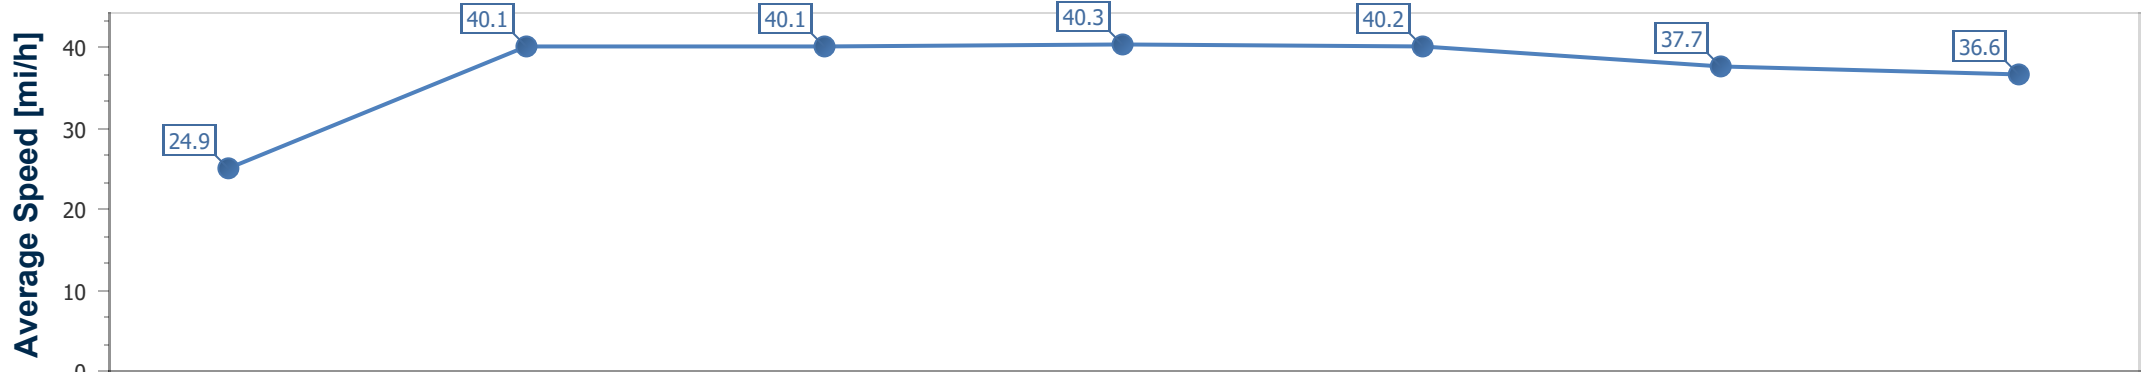

Horse Name	Space Blues
Finish Rank	2
Fastest Section Time (Section)	0:11.18 (4fur)
Top Speed [mi/h] (Section)	40.5 (4fur)
Race State	Finished

Royal Ascot Day
Race 2: Jersey Stakes - 6F 220Y
22 June 2019 - 15:08
Track Rating: Firm, Weather: Fine, Rail Position: True

Distance To Go	1fur	2fur	3fur	4fur	5fur	6fur	Finish
Section Times	0:15.19 [14] (0:15.19)	0:26.66 [13] (0:11.47)	0:37.93 [13] (0:11.27)	0:49.11 [11] (0:11.18)	1:00.44 [10] (0:11.33)	1:12.40 [3] (0:11.96)	1:24.66 [2] (0:12.26)
Average Speed [mi/h]	24.9	40.1	40.1	40.3	40.2	37.7	36.6
Top Speed [mi/h]	39.6	40.4	40.4	40.5	40.5	39.2	37.1

- [ ] Ranking at each section and finish
- -.-.- No data available at this section
- NA No data available