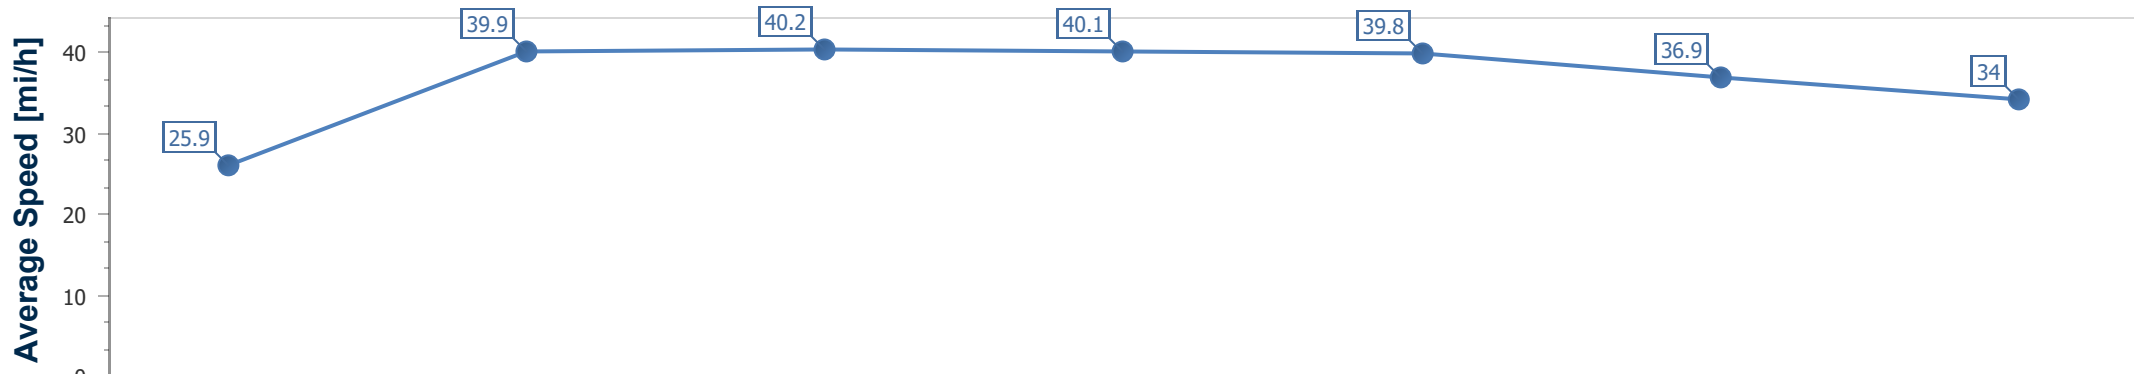

Horse Name	Marie's Diamond
Finish Rank	8
Fastest Section Time (Section)	0:11.24 (3fur)
Top Speed [mi/h] (Section)	40.6 (4fur)
Race State	Finished

Royal Ascot Day
Race 2: Jersey Stakes - 6F 220Y
22 June 2019 - 15:08
Track Rating: Firm, Weather: Fine, Rail Position: True

Distance To Go	1fur	2fur	3fur	4fur	5fur	6fur	Finish
Section Times	0:14.67 [1] (0:14.67)	0:26.16 [1] (0:11.49)	0:37.40 [1] (0:11.24)	0:48.68 [1] (0:11.28)	1:00.07 [1] (0:11.39)	1:12.49 [5] (0:12.42)	1:25.73 [8] (0:13.24)
Average Speed [mi/h]	25.9	39.9	40.2	40.1	39.8	36.9	34.0
Top Speed [mi/h]	41.1	40.2	40.6	40.6	40.1	38.8	35.2

- [ ] Ranking at each section and finish
- -.-.- No data available at this section
- NA No data available