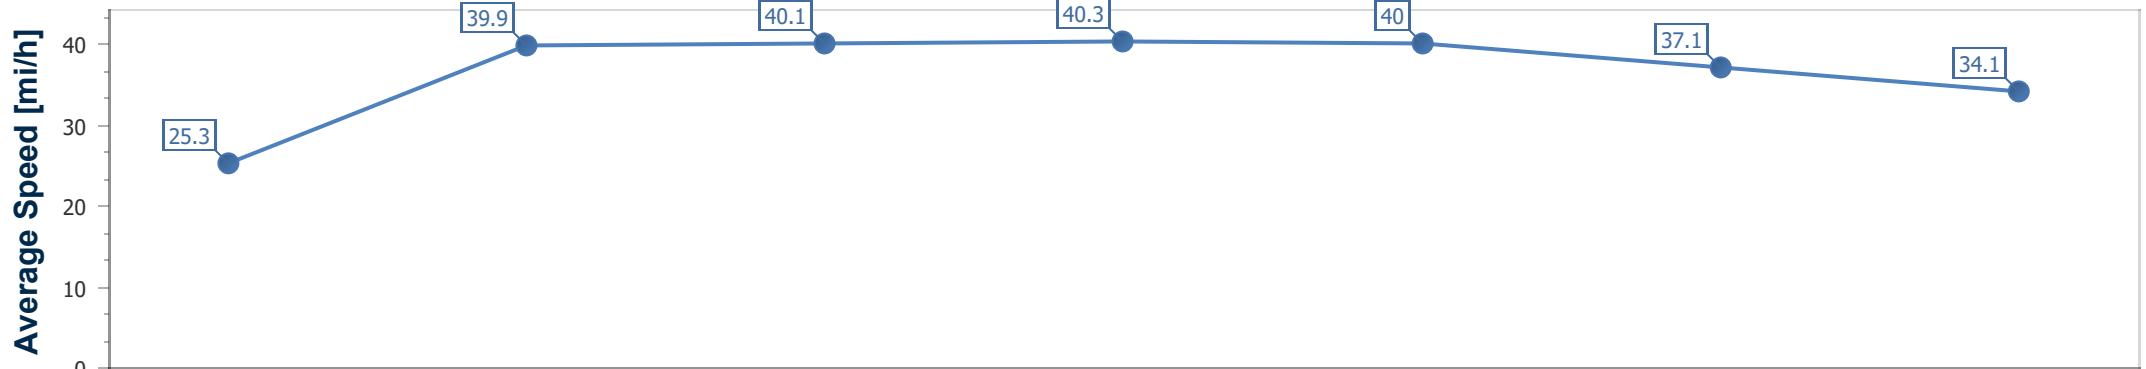

Horse Name	So Perfect
Finish Rank	9
Fastest Section Time (Section)	0:11.20 (4fur)
Top Speed [mi/h] (Section)	40.4 (5fur)
Race State	Finished

Royal Ascot Day
Race 2: Jersey Stakes - 6F 220Y
22 June 2019 - 15:08
Track Rating: Firm, Weather: Fine, Rail Position: True

Distance To Go	1fur	2fur	3fur	4fur	5fur	6fur	Finish
Section Times	0:14.93 [6] (0:14.93)	0:26.43 [7] (0:11.50)	0:37.72 [8] (0:11.29)	0:48.92 [6] (0:11.20)	1:00.26 [4] (0:11.34)	1:12.58 [7] (0:12.32)	1:25.78 [9] (0:13.20)
Average Speed [mi/h]	25.3	39.9	40.1	40.3	40.0	37.1	34.1
Top Speed [mi/h]	39.5	40.2	40.3	40.3	40.4	39.0	35.7

- [ ] Ranking at each section and finish
- -.-.- No data available at this section
- NA No data available