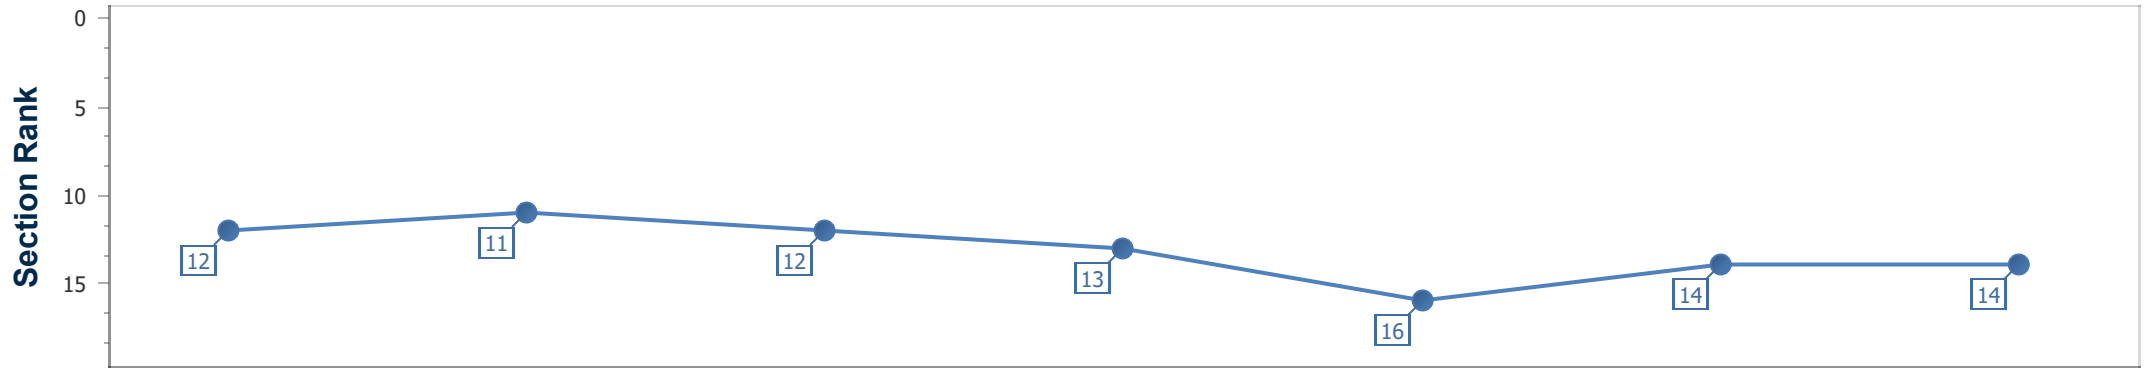

Horse Name	No Nonsense
Finish Rank	14
Fastest Section Time (Section)	0:11.25 (4fur)
Top Speed [mi/h] (Section)	40.5 (4fur)
Race State	Finished

Royal Ascot Day
Race 2: Jersey Stakes - 6F 220Y
22 June 2019 - 15:08
Track Rating: Firm, Weather: Fine, Rail Position: True

Distance To Go	1fur	2fur	3fur	4fur	5fur	6fur	Finish
Section Times	0:15.06 [12] (0:15.06)	0:26.58 [11] (0:11.52)	0:37.89 [12] (0:11.31)	0:49.14 [13] (0:11.25)	1:00.86 [16] (0:11.72)	1:13.38 [14] (0:12.52)	1:26.81 [14] (0:13.43)
Average Speed [mi/h]	25.0	39.9	40.0	40.1	39.1	36.3	33.7
Top Speed [mi/h]	39.0	40.5	40.4	40.5	40.3	37.5	34.7

- [ ] Ranking at each section and finish
- -.-.- No data available at this section
- NA No data available