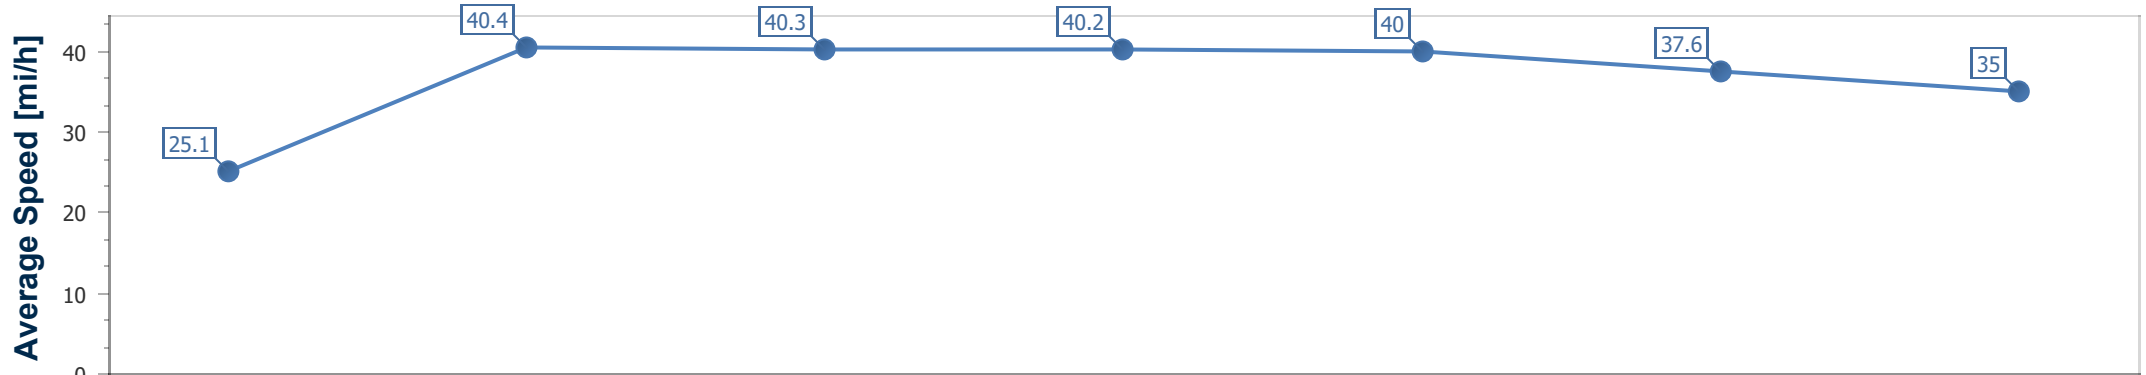

Horse Name	Duke Of Hazzard
Finish Rank	5
Fastest Section Time (Section)	0:11.21 (3fur)
Top Speed [mi/h] (Section)	41.0 (3fur)
Race State	Finished

Royal Ascot Day
Race 2: Jersey Stakes - 6F 220Y
22 June 2019 - 15:08
Track Rating: Firm, Weather: Fine, Rail Position: True

Distance To Go	1fur	2fur	3fur	4fur	5fur	6fur	Finish
Section Times	0:14.98 [9] (0:14.98)	0:26.39 [6] (0:11.41)	0:37.60 [5] (0:11.21)	0:48.86 [3] (0:11.26)	1:00.16 [2] (0:11.30)	1:12.28 [1] (0:12.12)	1:25.19 [5] (0:12.91)
Average Speed [mi/h]	25.1	40.4	40.3	40.2	40.0	37.6	35.0
Top Speed [mi/h]	39.5	40.8	41.0	41.0	40.4	39.2	36.1

- [ ] Ranking at each section and finish
- -.-.- No data available at this section
- NA No data available