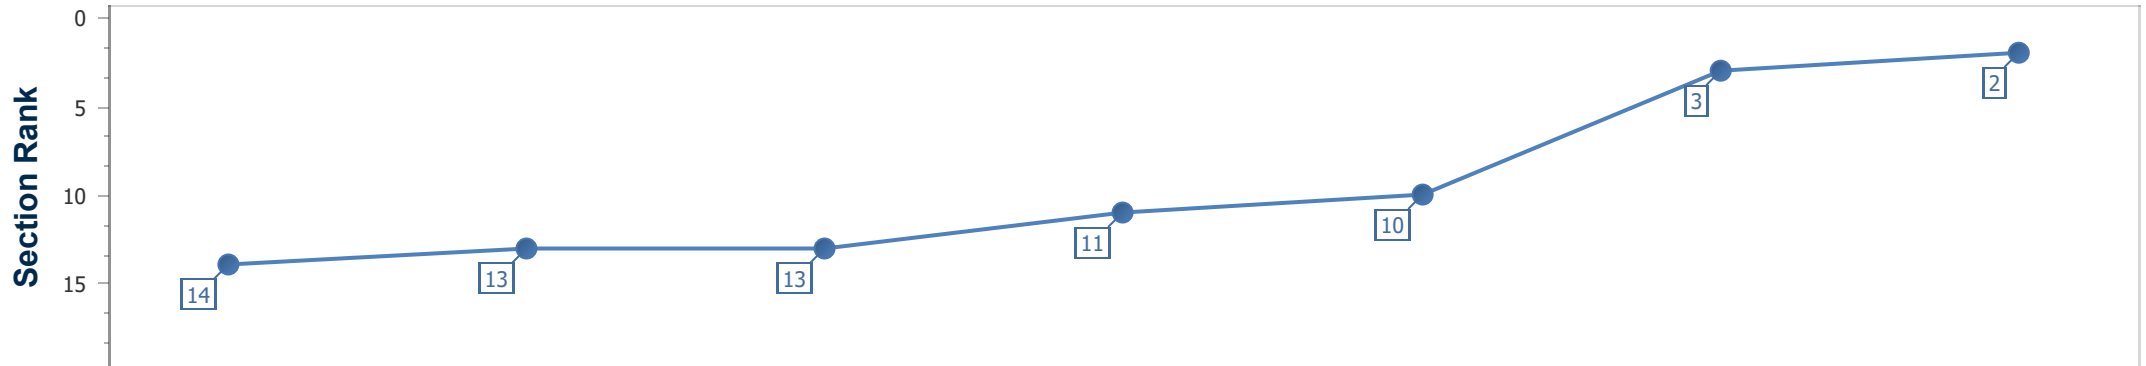

Horse Name	Space Blues
Finish Rank	2
Fastest Section Time (Section)	0:11.18 (4fur)
Top Speed [mi/h] (Section)	40.5 (4fur)
Race State	Finished

Royal Ascot Day
Race 2: Jersey Stakes - 6F 220Y
22 June 2019 - 15:08
Track Rating: Firm, Weather: Fine, Rail Position: True

Distance To Go	1fur	2fur	3fur	4fur	5fur	6fur	Finish
Section Times	0:15.19 [14] (0:15.19)	0:26.66 [13] (0:11.47)	0:37.93 [13] (0:11.27)	0:49.11 [11] (0:11.18)	1:00.44 [10] (0:11.33)	1:12.40 [3] (0:11.96)	1:24.66 [2] (0:12.26)
Average Speed [mi/h]	24.9	40.1	40.1	40.3	40.2	37.7	36.6
Top Speed [mi/h]	39.6	40.4	40.4	40.5	40.5	39.2	37.1

- [ ] Ranking at each section and finish
- -.-.- No data available at this section
- NA No data available