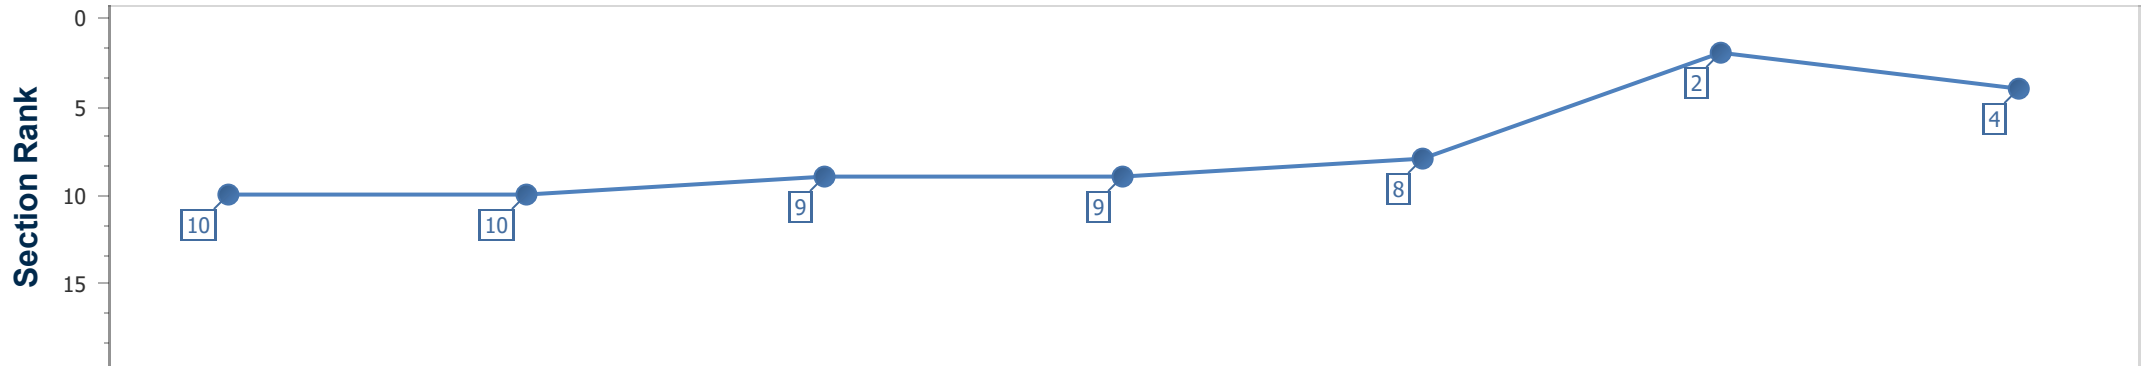

Horse Name	Urban Icon
Finish Rank	4
Fastest Section Time (Section)	0:11.26 (3fur)
Top Speed [mi/h] (Section)	40.5 (4fur)
Race State	Finished

Royal Ascot Day
Race 2: Jersey Stakes - 6F 220Y
22 June 2019 - 15:08
Track Rating: Firm, Weather: Fine, Rail Position: True

Distance To Go	1fur	2fur	3fur	4fur	5fur	6fur	Finish
Section Times	0:14.99 [10] (0:14.99)	0:26.50 [10] (0:11.51)	0:37.76 [9] (0:11.26)	0:49.04 [9] (0:11.28)	1:00.39 [8] (0:11.35)	1:12.39 [2] (0:12.00)	1:25.02 [4] (0:12.63)
Average Speed [mi/h]	25.2	39.8	40.1	40.0	40.0	37.9	35.6
Top Speed [mi/h]	39.5	40.2	40.5	40.5	40.2	39.4	36.4

- [ ] Ranking at each section and finish
- -.-.- No data available at this section
- NA No data available