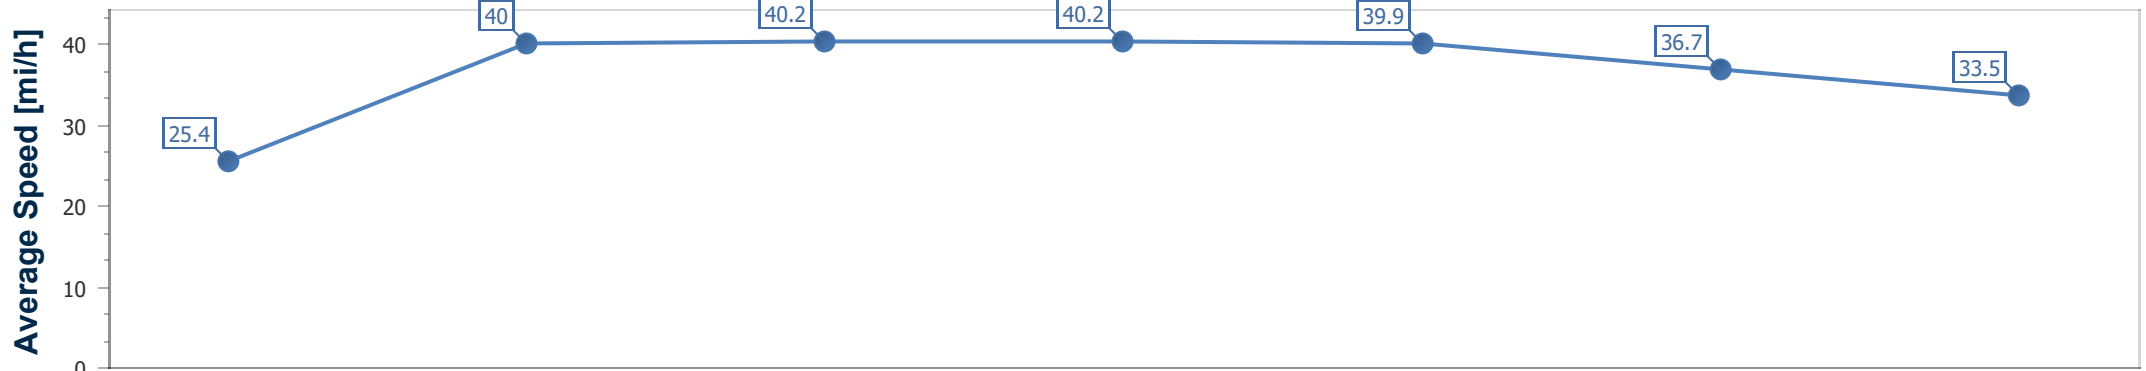

Horse Name	I Am Superman
Finish Rank	12
Fastest Section Time (Section)	0:11.23 (3fur)
Top Speed [mi/h] (Section)	40.8 (4fur)
Race State	Finished

Royal Ascot Day
Race 2: Jersey Stakes - 6F 220Y
22 June 2019 - 15:08
Track Rating: Firm, Weather: Fine, Rail Position: True

Distance To Go	1fur	2fur	3fur	4fur	5fur	6fur	Finish
Section Times	0:14.83 [4] (0:14.83)	0:26.30 [2] (0:11.47)	0:37.53 [2] (0:11.23)	0:48.79 [2] (0:11.26)	1:00.17 [3] (0:11.38)	1:12.66 [10] (0:12.49)	1:26.14 [12] (0:13.48)
Average Speed [mi/h]	25.4	40.0	40.2	40.2	39.9	36.7	33.5
Top Speed [mi/h]	39.8	40.3	40.8	40.8	40.3	38.7	35.0

- [ ] Ranking at each section and finish
- -.-.- No data available at this section
- NA No data available