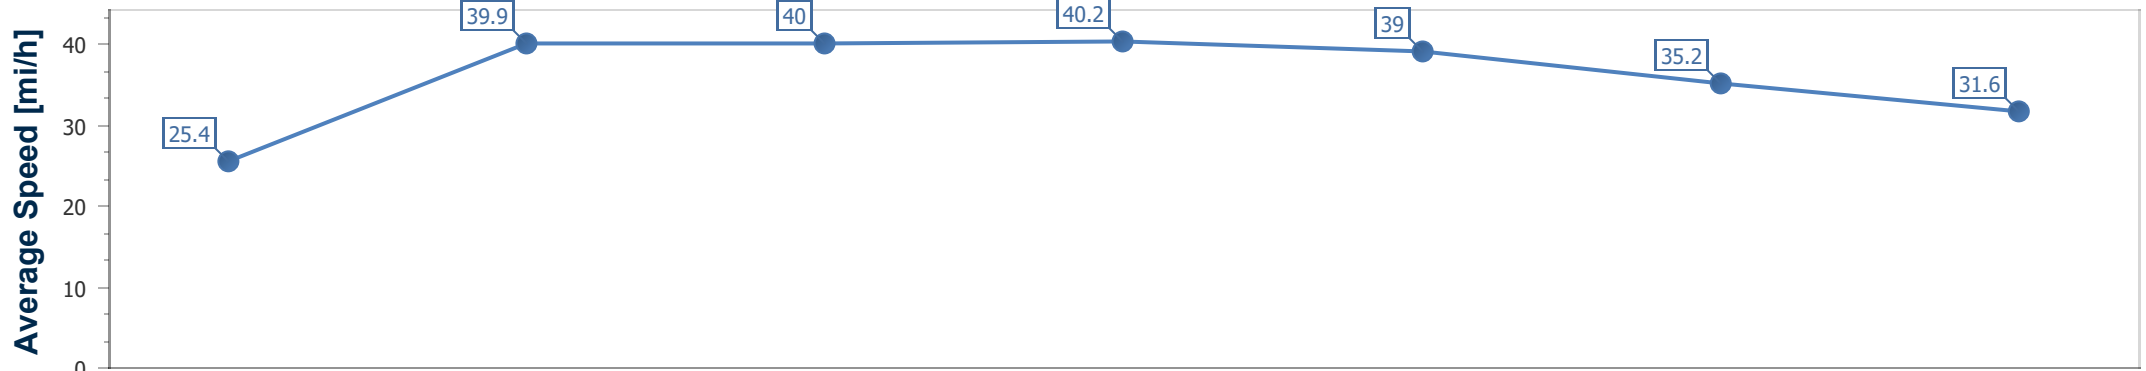

Horse Name	Western Frontier
Finish Rank	18
Fastest Section Time (Section)	0:11.24 (4fur)
Top Speed [mi/h] (Section)	40.4 (4fur)
Race State	Finished

Royal Ascot Day
Race 2: Jersey Stakes - 6F 220Y
22 June 2019 - 15:08
Track Rating: Firm, Weather: Fine, Rail Position: True

Distance To Go	1fur	2fur	3fur	4fur	5fur	6fur	Finish
Section Times	0:14.87 [5] (0:14.87)	0:26.38 [5] (0:11.51)	0:37.69 [6] (0:11.31)	0:48.93 [8] (0:11.24)	1:00.72 [14] (0:11.79)	1:13.58 [17] (0:12.86)	1:28.09 [18] (0:14.51)
Average Speed [mi/h]	25.4	39.9	40.0	40.2	39.0	35.2	31.6
Top Speed [mi/h]	39.6	40.3	40.2	40.4	40.1	37.1	34.3

- [ ] Ranking at each section and finish
- -.-.- No data available at this section
- NA No data available