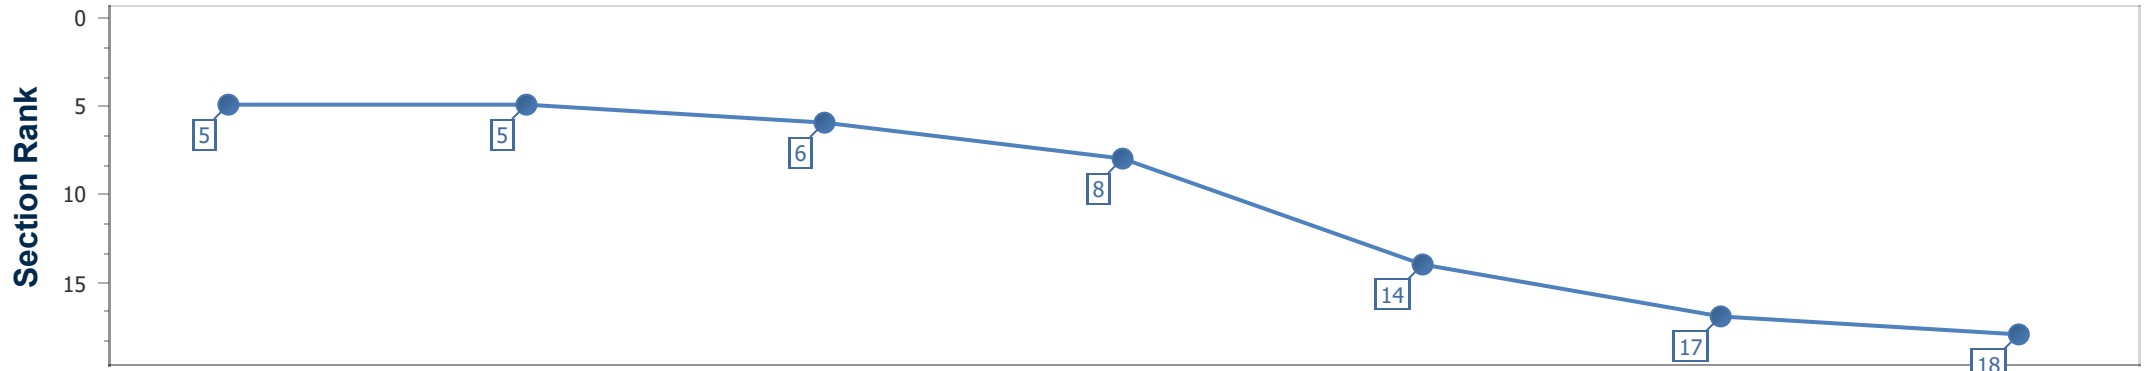

Horse Name	Western Frontier
Finish Rank	18
Fastest Section Time (Section)	0:11.24 (4fur)
Top Speed [mi/h] (Section)	40.4 (4fur)
Race State	Finished

Royal Ascot Day
Race 2: Jersey Stakes - 6F 220Y
22 June 2019 - 15:08
Track Rating: Firm, Weather: Fine, Rail Position: True

Distance To Go	1fur	2fur	3fur	4fur	5fur	6fur	Finish
Section Times	0:14.87 [5] (0:14.87)	0:26.38 [5] (0:11.51)	0:37.69 [6] (0:11.31)	0:48.93 [8] (0:11.24)	1:00.72 [14] (0:11.79)	1:13.58 [17] (0:12.86)	1:28.09 [18] (0:14.51)
Average Speed [mi/h]	25.4	39.9	40.0	40.2	39.0	35.2	31.6
Top Speed [mi/h]	39.6	40.3	40.2	40.4	40.1	37.1	34.3

- [ ] Ranking at each section and finish
- -.-.- No data available at this section
- NA No data available