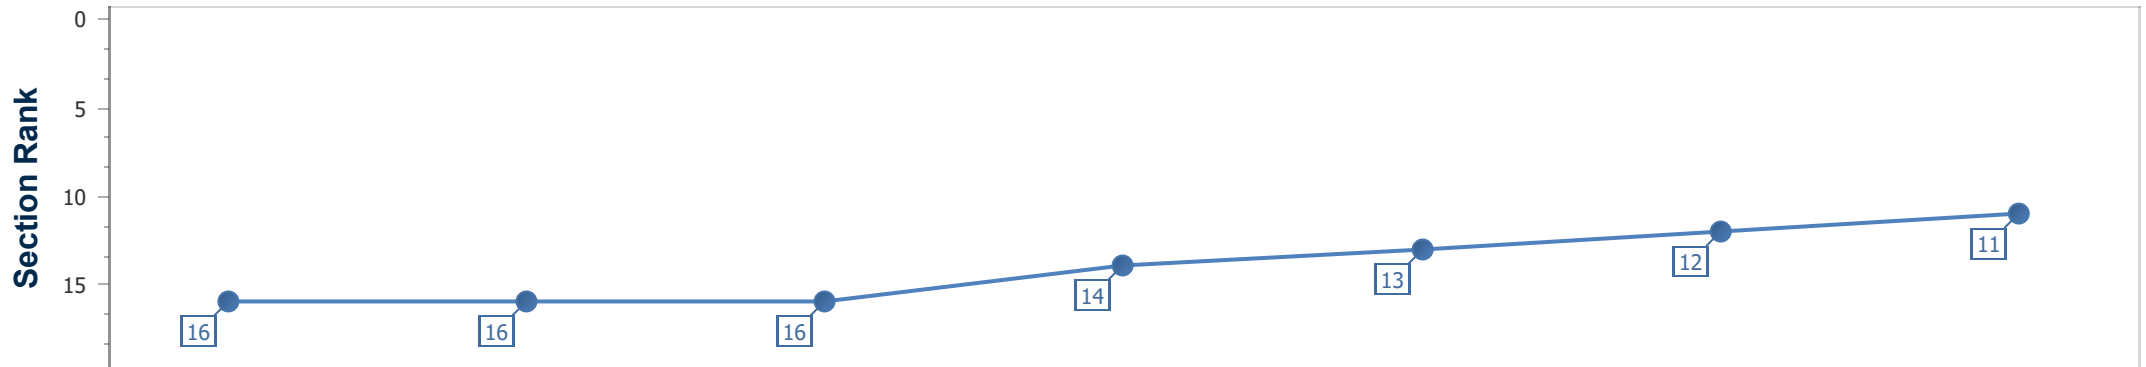

Horse Name	Dubai Dominion
Finish Rank	11
Fastest Section Time (Section)	0:11.15 (4fur)
Top Speed [mi/h] (Section)	41.3 (2fur)
Race State	Finished

Royal Ascot Day
Race 2: Jersey Stakes - 6F 220Y
22 June 2019 - 15:08
Track Rating: Firm, Weather: Fine, Rail Position: True

Distance To Go	1fur	2fur	3fur	4fur	5fur	6fur	Finish
Section Times	0:15.30 [16] (0:15.30)	0:26.83 [16] (0:11.53)	0:38.11 [16] (0:11.28)	0:49.26 [14] (0:11.15)	1:00.71 [13] (0:11.45)	1:13.00 [12] (0:12.29)	1:26.06 [11] (0:13.06)
Average Speed [mi/h]	24.5	40.3	39.8	40.4	39.8	37.1	34.4
Top Speed [mi/h]	40.7	41.3	40.6	40.8	40.8	38.6	35.5

- [ ] Ranking at each section and finish
- -.-.- No data available at this section
- NA No data available