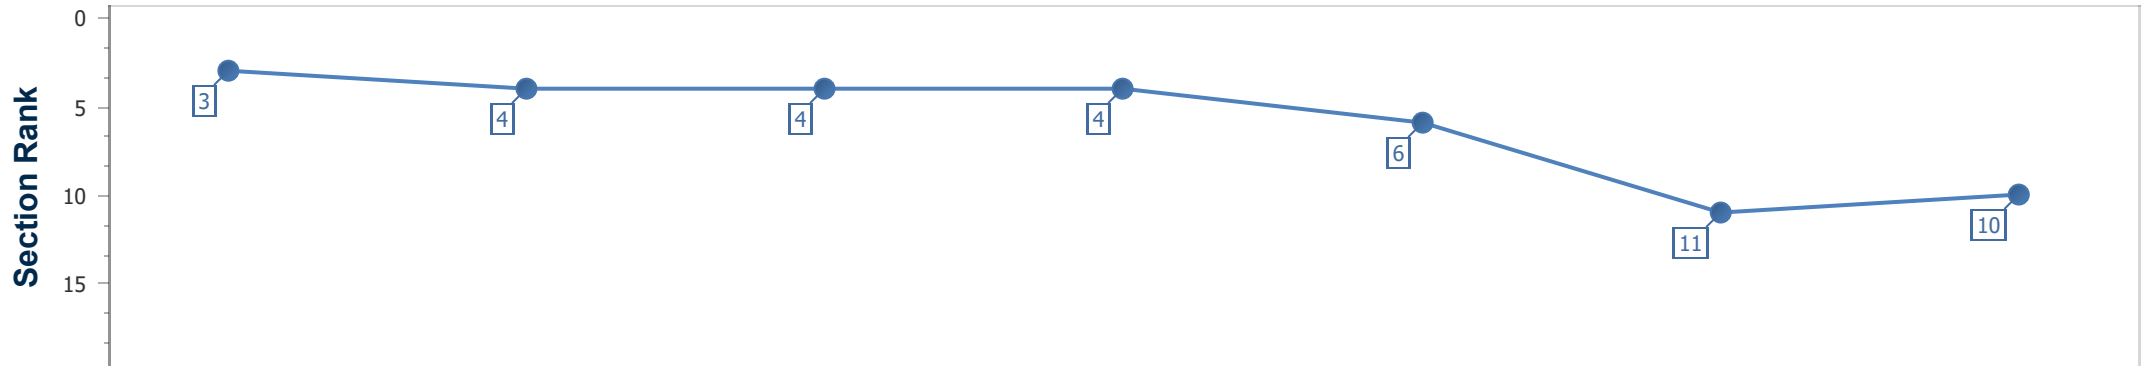

Horse Name	Masaru
Finish Rank	10
Fastest Section Time (Section)	0:11.26 (3fur)
Top Speed [mi/h] (Section)	40.6 (3fur)
Race State	Finished

Royal Ascot Day
Race 2: Jersey Stakes - 6F 220Y
22 June 2019 - 15:08
Track Rating: Firm, Weather: Fine, Rail Position: True

Distance To Go	1fur	2fur	3fur	4fur	5fur	6fur	Finish
Section Times	0:14.80 [3] (0:14.80)	0:26.33 [4] (0:11.53)	0:37.59 [4] (0:11.26)	0:48.87 [4] (0:11.28)	1:00.35 [6] (0:11.48)	1:12.81 [11] (0:12.46)	1:26.02 [10] (0:13.21)
Average Speed [mi/h]	25.4	39.9	40.2	40.0	39.6	36.8	34.0
Top Speed [mi/h]	39.6	40.4	40.6	40.4	40.0	38.9	35.1

- [ ] Ranking at each section and finish
- -.-.- No data available at this section
- NA No data available