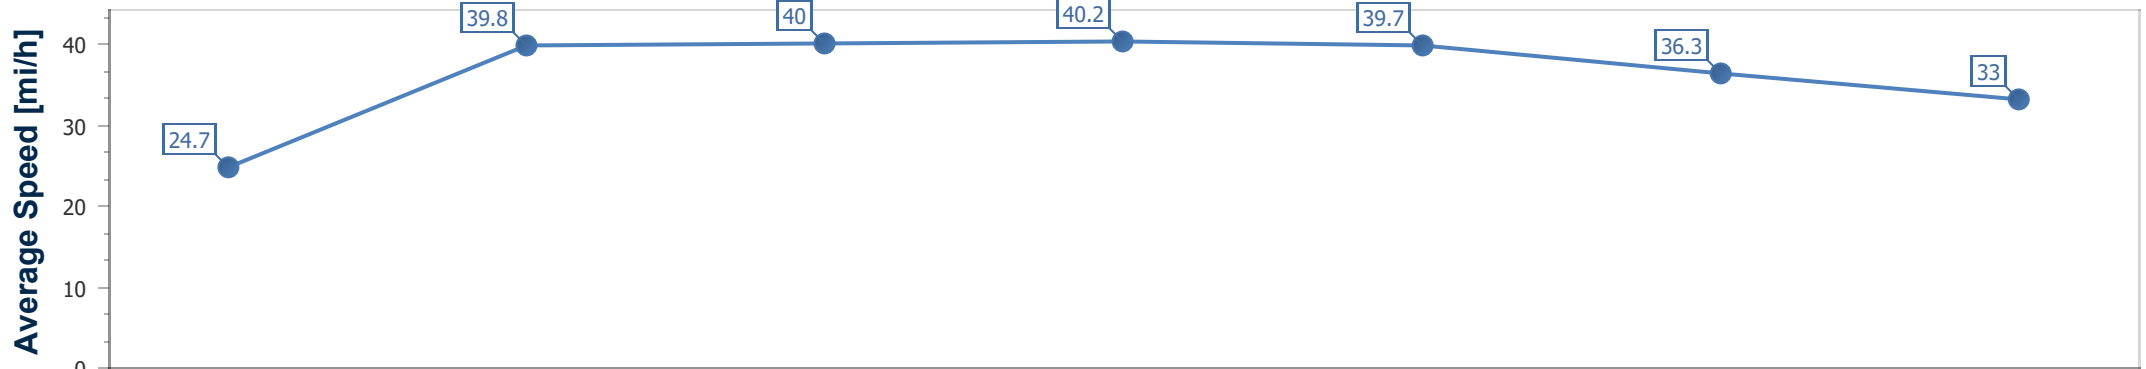

Horse Name	Fire Fly
Finish Rank	16
Fastest Section Time (Section)	0:11.25 (4fur)
Top Speed [mi/h] (Section)	40.9 (3fur)
Race State	Finished

Royal Ascot Day
Race 2: Jersey Stakes - 6F 220Y
22 June 2019 - 15:08
Track Rating: Firm, Weather: Fine, Rail Position: True

Distance To Go	1fur	2fur	3fur	4fur	5fur	6fur	Finish
Section Times	0:15.30 [17] (0:15.30)	0:26.80 [15] (0:11.50)	0:38.10 [15] (0:11.30)	0:49.35 [17] (0:11.25)	1:00.86 [15] (0:11.51)	1:13.45 [15] (0:12.59)	1:27.34 [16] (0:13.89)
Average Speed [mi/h]	24.7	39.8	40.0	40.2	39.7	36.3	33.0
Top Speed [mi/h]	38.8	40.4	40.9	40.9	40.4	38.3	34.5

- [ ] Ranking at each section and finish
- -.-.- No data available at this section
- NA No data available