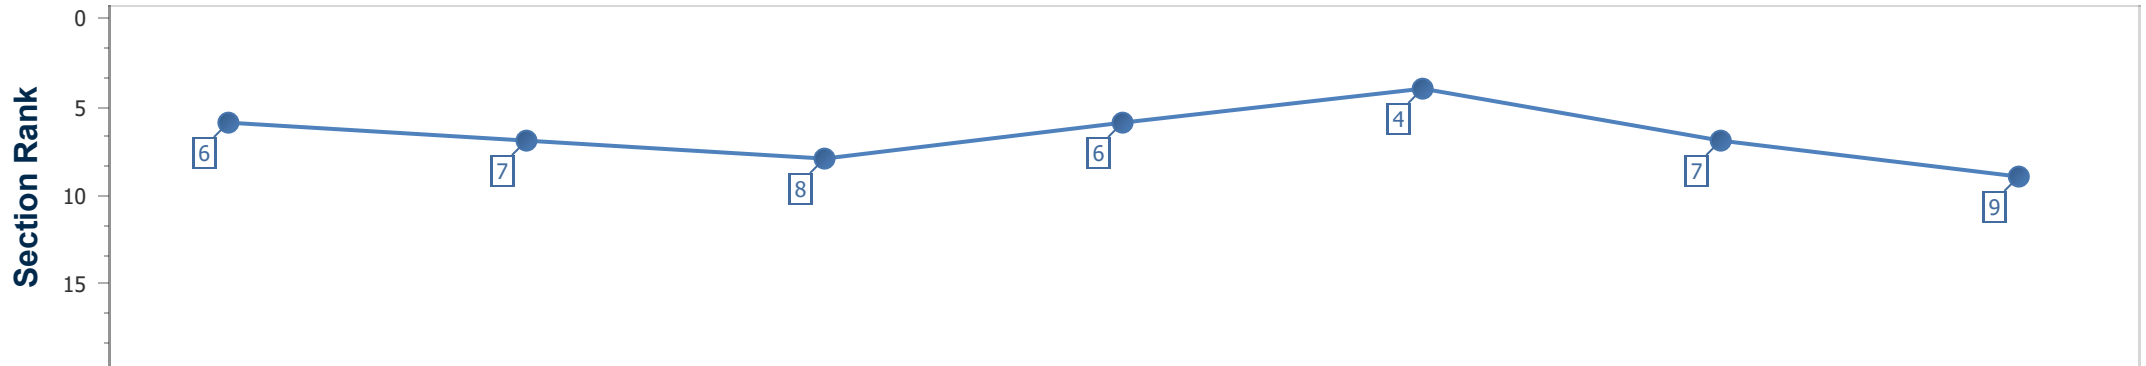

Horse Name	So Perfect
Finish Rank	9
Fastest Section Time (Section)	0:11.20 (4fur)
Top Speed [mi/h] (Section)	40.4 (5fur)
Race State	Finished

Royal Ascot Day
Race 2: Jersey Stakes - 6F 220Y
22 June 2019 - 15:08
Track Rating: Firm, Weather: Fine, Rail Position: True

Distance To Go	1fur	2fur	3fur	4fur	5fur	6fur	Finish
Section Times	0:14.93 [6] (0:14.93)	0:26.43 [7] (0:11.50)	0:37.72 [8] (0:11.29)	0:48.92 [6] (0:11.20)	1:00.26 [4] (0:11.34)	1:12.58 [7] (0:12.32)	1:25.78 [9] (0:13.20)
Average Speed [mi/h]	25.3	39.9	40.1	40.3	40.0	37.1	34.1
Top Speed [mi/h]	39.5	40.2	40.3	40.3	40.4	39.0	35.7

- [ ] Ranking at each section and finish
- -.-.- No data available at this section
- NA No data available