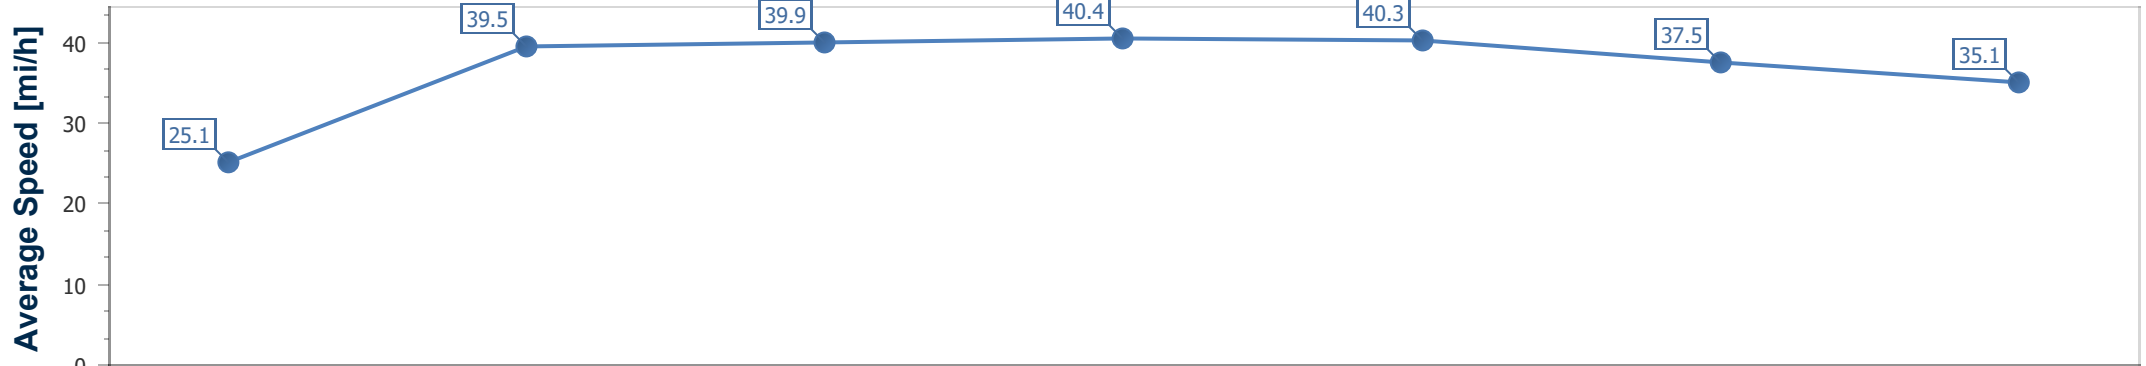

Horse Name	Momkin
Finish Rank	6
Fastest Section Time (Section)	0:11.11 (4fur)
Top Speed [mi/h] (Section)	41.0 (5fur)
Race State	Finished

Royal Ascot Day
Race 2: Jersey Stakes - 6F 220Y
22 June 2019 - 15:08
Track Rating: Firm, Weather: Fine, Rail Position: True

Distance To Go	1fur	2fur	3fur	4fur	5fur	6fur	Finish
Section Times	0:15.13 [13] (0:15.13)	0:26.68 [14] (0:11.55)	0:38.01 [14] (0:11.33)	0:49.12 [12] (0:11.11)	1:00.43 [9] (0:11.31)	1:12.59 [9] (0:12.16)	1:25.30 [6] (0:12.71)
Average Speed [mi/h]	25.1	39.5	39.9	40.4	40.3	37.5	35.1
Top Speed [mi/h]	38.9	40.1	40.2	40.9	41.0	38.9	35.9

- [ ] Ranking at each section and finish
- -.-.- No data available at this section
- NA No data available