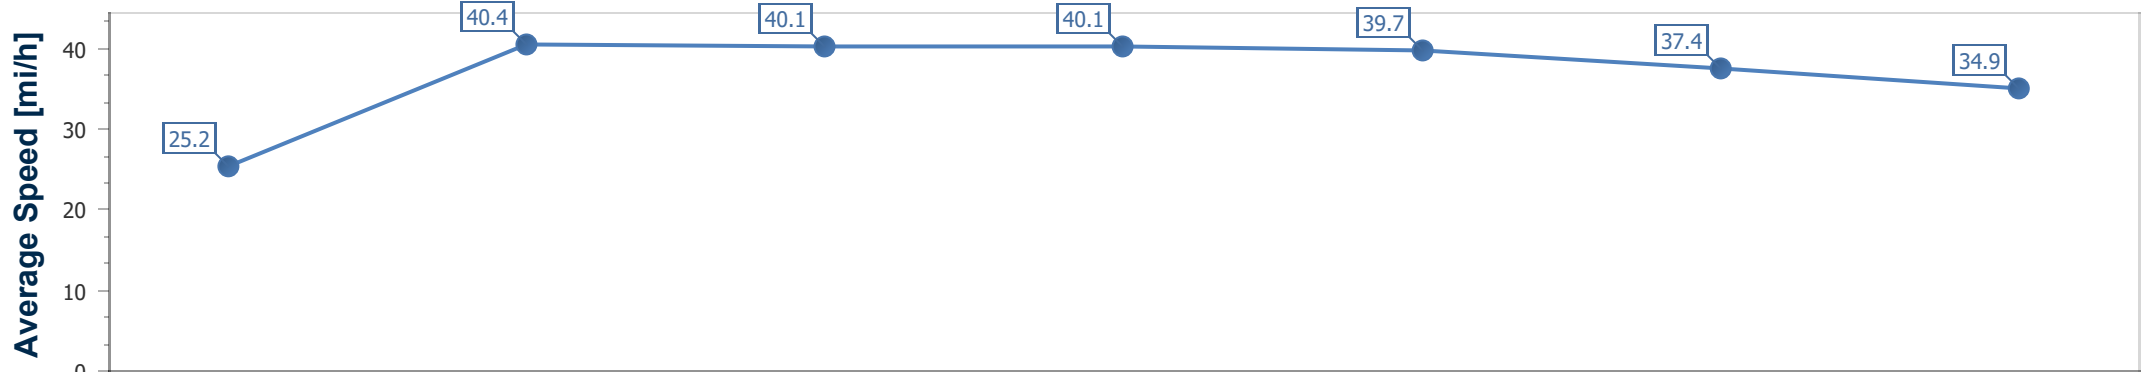

Horse Name	Happy Power
Finish Rank	7
Fastest Section Time (Section)	0:11.22 (4fur)
Top Speed [mi/h] (Section)	41.0 (2fur)
Race State	Finished

Royal Ascot Day
Race 2: Jersey Stakes - 6F 220Y
22 June 2019 - 15:08
Track Rating: Firm, Weather: Fine, Rail Position: True

Distance To Go	1fur	2fur	3fur	4fur	5fur	6fur	Finish
Section Times	0:14.95 [7] (0:14.95)	0:26.43 [8] (0:11.48)	0:37.71 [7] (0:11.28)	0:48.93 [7] (0:11.22)	1:00.35 [7] (0:11.42)	1:12.49 [6] (0:12.14)	1:25.45 [7] (0:12.96)
Average Speed [mi/h]	25.2	40.4	40.1	40.1	39.7	37.4	34.9
Top Speed [mi/h]	41.0	41.0	40.5	40.5	40.4	38.5	36.3

- [ ] Ranking at each section and finish
- -.-.- No data available at this section
- NA No data available