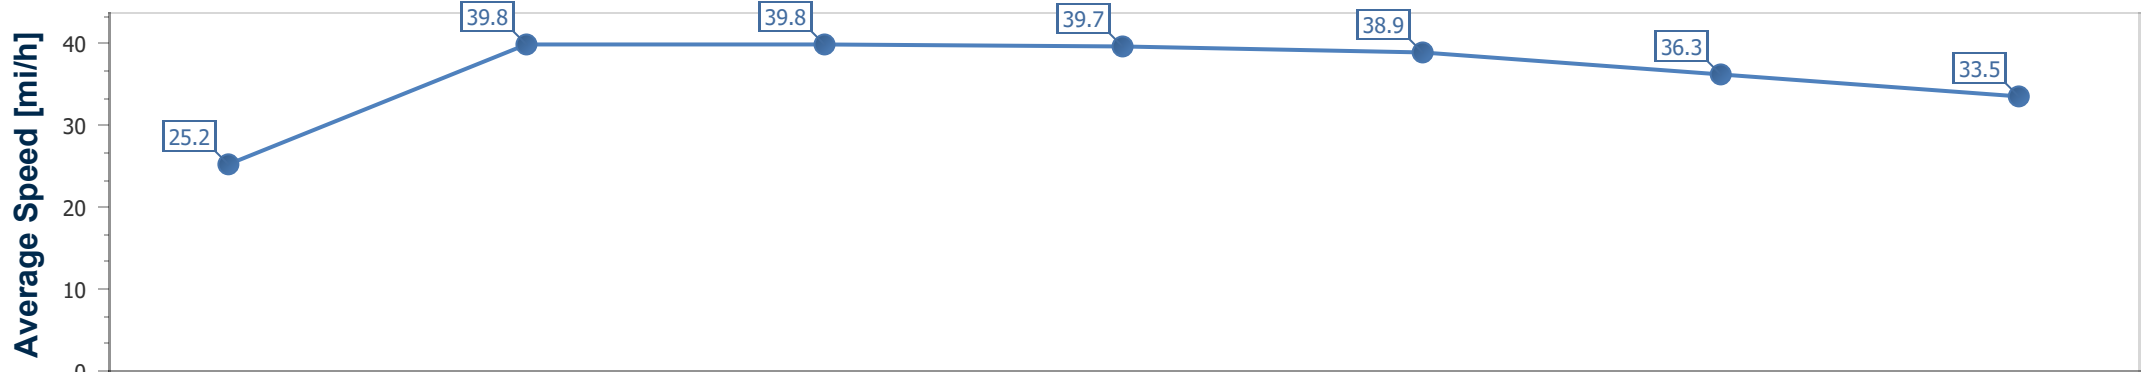

Horse Name	On A Session
Finish Rank	15
Fastest Section Time (Section)	0:11.39 (3fur)
Top Speed [mi/h] (Section)	40.2 (3fur)
Race State	Finished

Royal Ascot Day
Race 2: Jersey Stakes - 6F 220Y
22 June 2019 - 15:08
Track Rating: Firm, Weather: Fine, Rail Position: True

Distance To Go	1fur	2fur	3fur	4fur	5fur	6fur	Finish
Section Times	0:14.95 [8] (0:14.95)	0:26.49 [9] (0:11.54)	0:37.88 [11] (0:11.39)	0:49.29 [15] (0:11.41)	1:00.93 [17] (0:11.64)	1:13.54 [16] (0:12.61)	1:27.06 [15] (0:13.52)
Average Speed [mi/h]	25.2	39.8	39.8	39.7	38.9	36.3	33.5
Top Speed [mi/h]	39.1	40.1	40.2	40.2	39.4	37.9	34.4

- [ ] Ranking at each section and finish
- -.-.- No data available at this section
- NA No data available