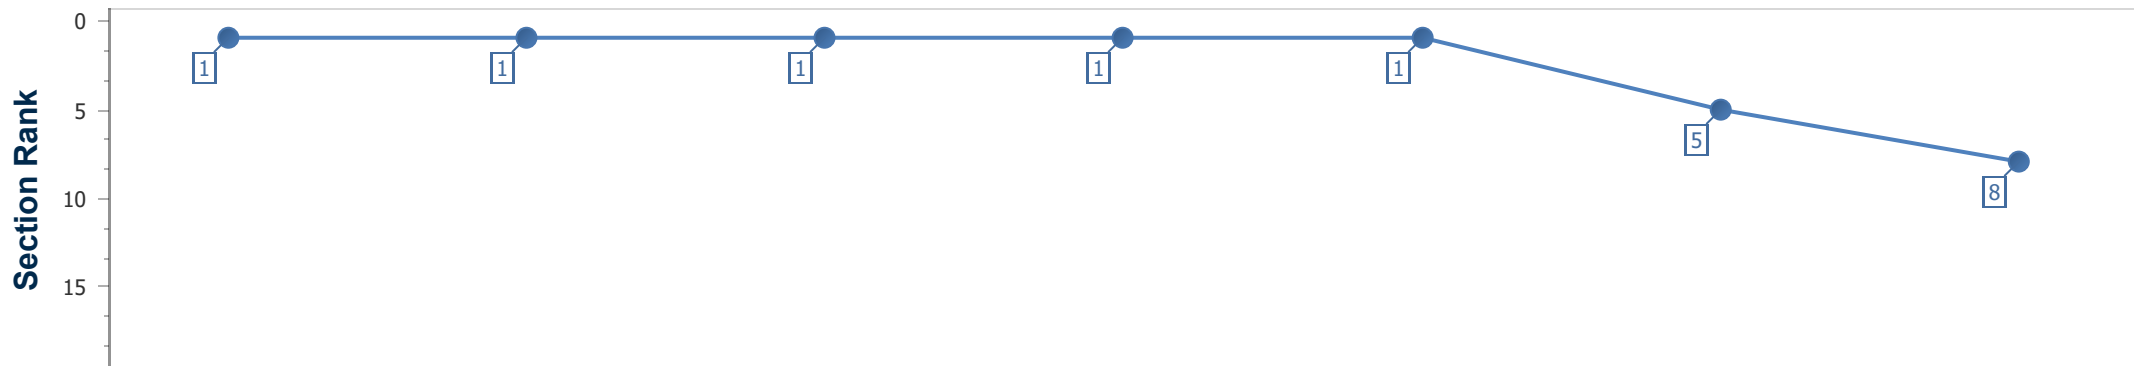

Horse Name	Marie's Diamond
Finish Rank	8
Fastest Section Time (Section)	0:11.24 (3fur)
Top Speed [mi/h] (Section)	40.6 (4fur)
Race State	Finished

Royal Ascot Day
Race 2: Jersey Stakes - 6F 220Y
22 June 2019 - 15:08
Track Rating: Firm, Weather: Fine, Rail Position: True

Distance To Go	1fur	2fur	3fur	4fur	5fur	6fur	Finish
Section Times	0:14.67 [1] (0:14.67)	0:26.16 [1] (0:11.49)	0:37.40 [1] (0:11.24)	0:48.68 [1] (0:11.28)	1:00.07 [1] (0:11.39)	1:12.49 [5] (0:12.42)	1:25.73 [8] (0:13.24)
Average Speed [mi/h]	25.9	39.9	40.2	40.1	39.8	36.9	34.0
Top Speed [mi/h]	41.1	40.2	40.6	40.6	40.1	38.8	35.2

- [ ] Ranking at each section and finish
- -.-.- No data available at this section
- NA No data available