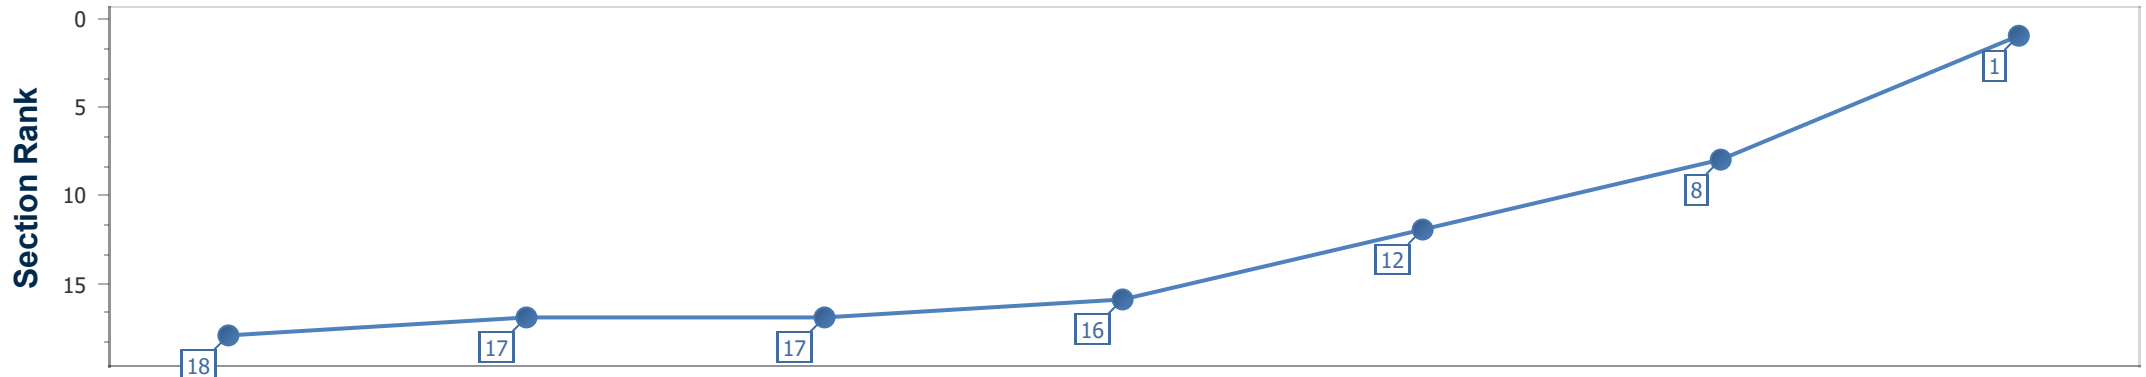

Horse Name	Space Traveller
Finish Rank	1
Fastest Section Time (Section)	0:11.15 (4fur)
Top Speed [mi/h] (Section)	40.6 (4fur)
Race State	Finished

Royal Ascot Day
Race 2: Jersey Stakes - 6F 220Y
22 June 2019 - 15:08
Track Rating: Firm, Weather: Fine, Rail Position: True

Distance To Go	1fur	2fur	3fur	4fur	5fur	6fur	Finish
Section Times	0:15.39 [18] (0:15.39)	0:26.85 [17] (0:11.46)	0:38.15 [17] (0:11.30)	0:49.30 [16] (0:11.15)	1:00.65 [12] (0:11.35)	1:12.58 [8] (0:11.93)	1:24.60 [1] (0:12.02)
Average Speed [mi/h]	24.5	40.1	40.0	40.4	39.9	37.9	37.1
Top Speed [mi/h]	39.9	40.6	40.3	40.6	40.5	39.3	37.4

- [ ] Ranking at each section and finish
- -.-.- No data available at this section
- NA No data available