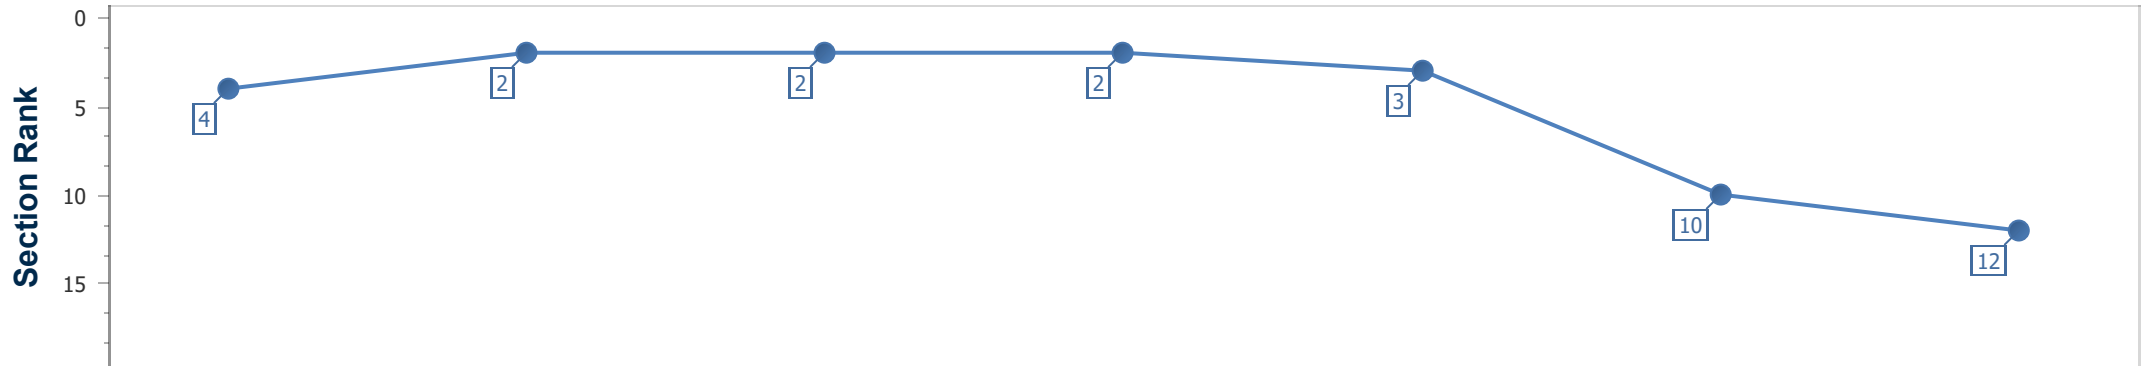

Horse Name	I Am Superman
Finish Rank	12
Fastest Section Time (Section)	0:11.23 (3fur)
Top Speed [mi/h] (Section)	40.8 (4fur)
Race State	Finished

Royal Ascot Day
Race 2: Jersey Stakes - 6F 220Y
22 June 2019 - 15:08
Track Rating: Firm, Weather: Fine, Rail Position: True

Distance To Go	1fur	2fur	3fur	4fur	5fur	6fur	Finish
Section Times	0:14.83 [4] (0:14.83)	0:26.30 [2] (0:11.47)	0:37.53 [2] (0:11.23)	0:48.79 [2] (0:11.26)	1:00.17 [3] (0:11.38)	1:12.66 [10] (0:12.49)	1:26.14 [12] (0:13.48)
Average Speed [mi/h]	25.4	40.0	40.2	40.2	39.9	36.7	33.5
Top Speed [mi/h]	39.8	40.3	40.8	40.8	40.3	38.7	35.0

- [ ] Ranking at each section and finish
- -.-.- No data available at this section
- NA No data available