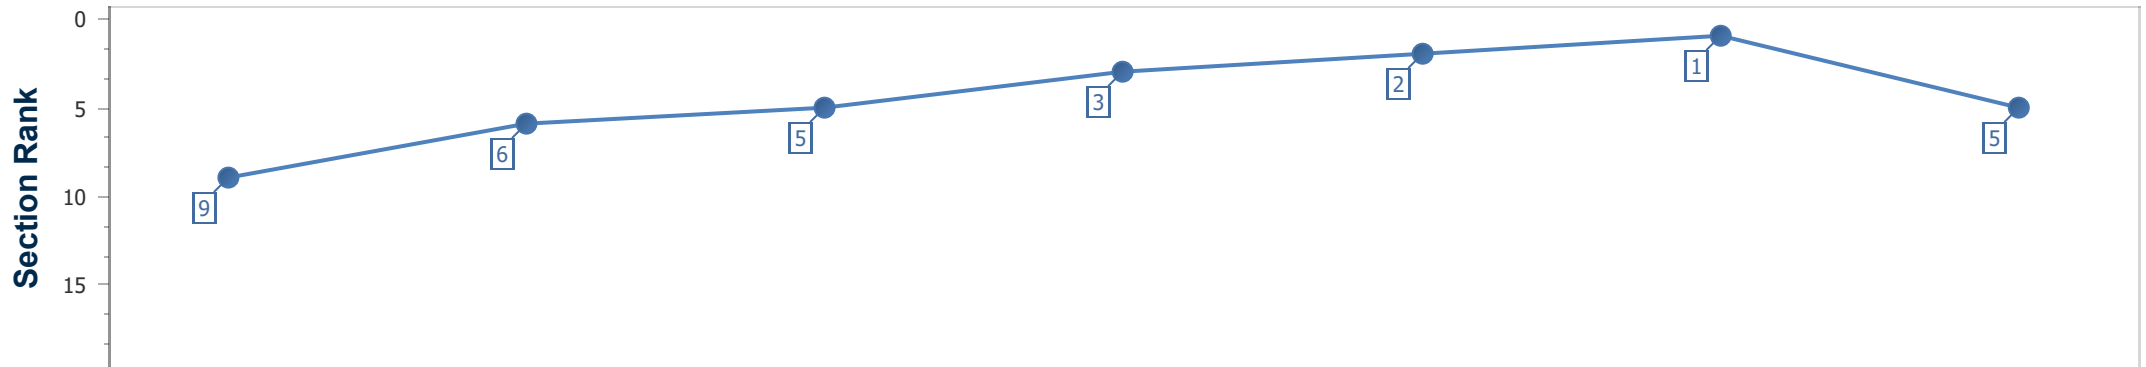

Horse Name	Duke Of Hazzard
Finish Rank	5
Fastest Section Time (Section)	0:11.21 (3fur)
Top Speed [mi/h] (Section)	41.0 (3fur)
Race State	Finished

Royal Ascot Day
Race 2: Jersey Stakes - 6F 220Y
22 June 2019 - 15:08
Track Rating: Firm, Weather: Fine, Rail Position: True

Distance To Go	1fur	2fur	3fur	4fur	5fur	6fur	Finish
Section Times	0:14.98 [9] (0:14.98)	0:26.39 [6] (0:11.41)	0:37.60 [5] (0:11.21)	0:48.86 [3] (0:11.26)	1:00.16 [2] (0:11.30)	1:12.28 [1] (0:12.12)	1:25.19 [5] (0:12.91)
Average Speed [mi/h]	25.1	40.4	40.3	40.2	40.0	37.6	35.0
Top Speed [mi/h]	39.5	40.8	41.0	41.0	40.4	39.2	36.1

- [ ] Ranking at each section and finish
- -.-.- No data available at this section
- NA No data available